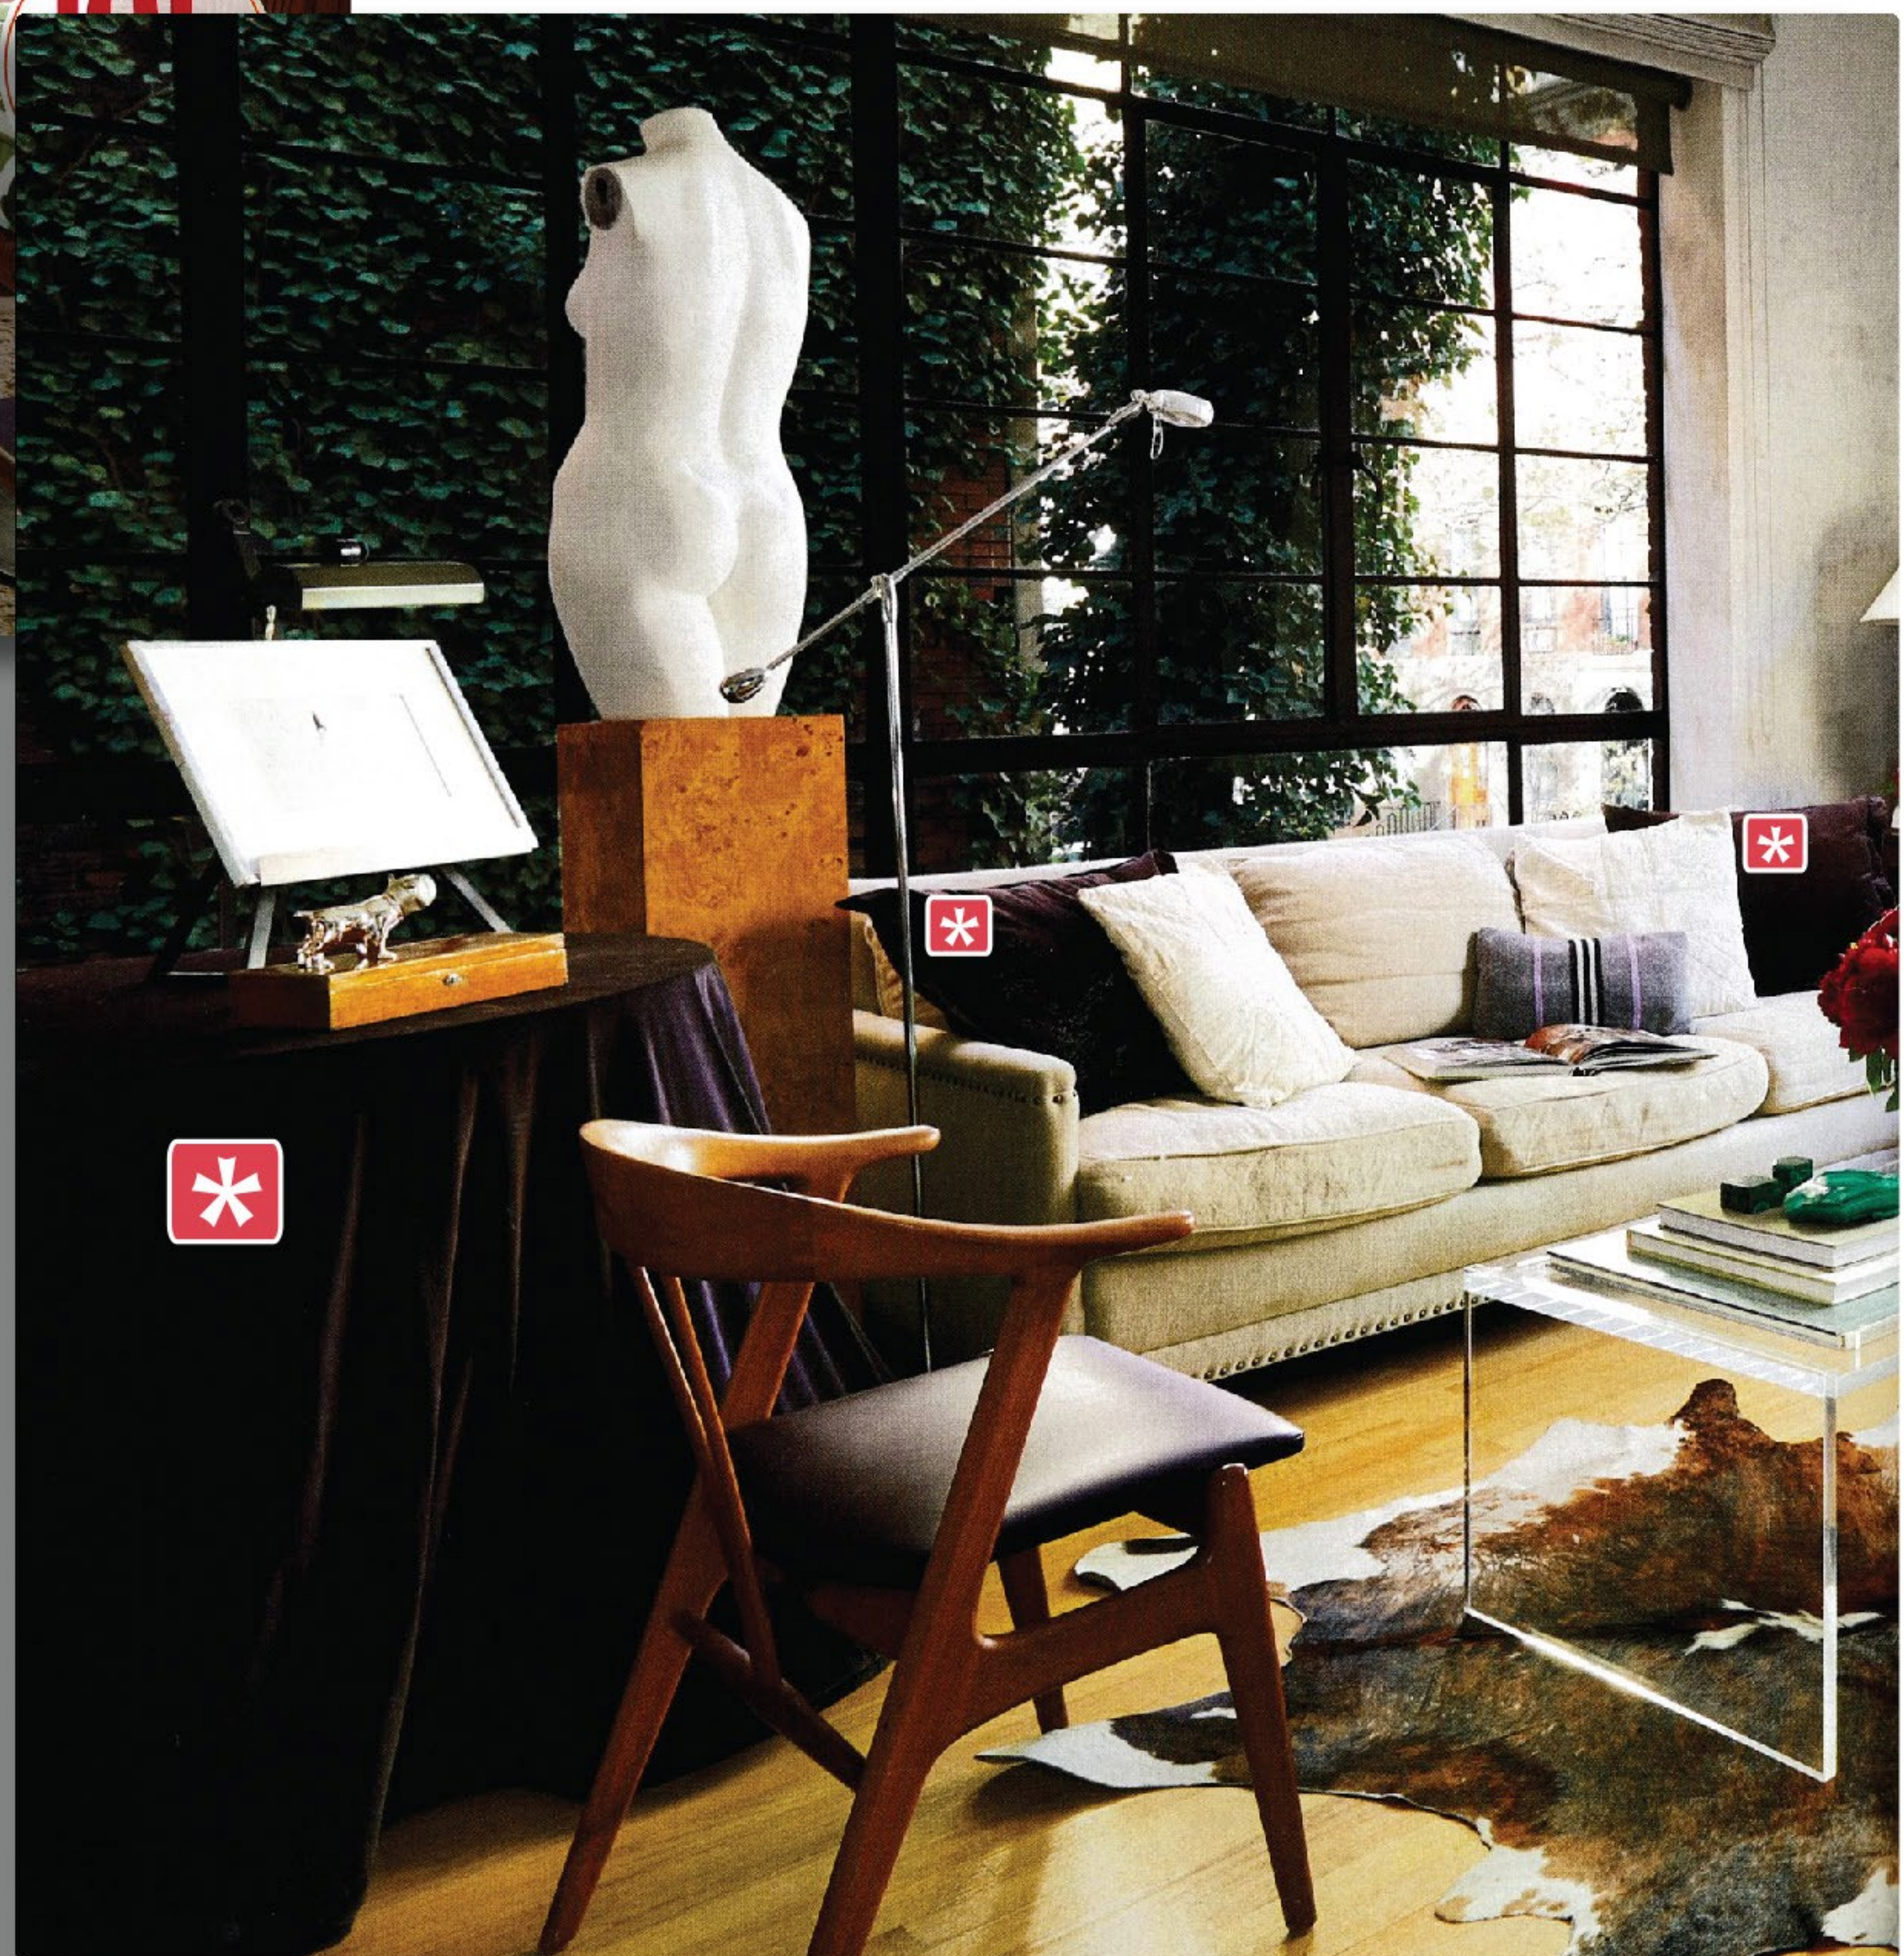

House Beautiful
July/August 2014
Page 80

Fabric Library:

Duralee
Pattern # 36120-191
Violet
Logan Solid Velvets