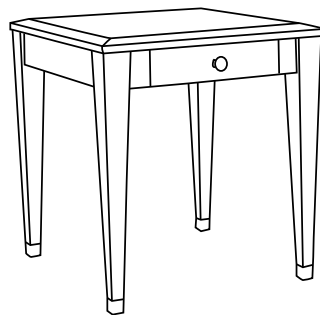

Duralee Fine Furniture®, Inc.

S O H O

Console with sabots. Standard sizes only.

ITEM	W	D	H
80-580-C	60	18	32
80-582-C	72	20	32

SOHO

Round end table with sabots
80-530-RET 24 x 23

Rounded coffee table with sabots
80-540-RCT 36 x 18
80-542-RCT 42 x 18

End table with sabots
80-550-ET 24 x 24 x 23

Coffee table with sabots
80-560-CT 42 x 24 x 20
80-562-CT 50 x 30 x 20

Night stand with drawer and sabots
80-565-NS 24 x 18 x 28
80-567-NS 28 x 20 x 28

End table with drawer and sabots
80-570-ET 24 x 24 x 26
80-572-ET 30 x 30 x 26

Dining table with sabots
80-575-DT 72 x 42 x 30
80-577-DT 84 x 42 x 30

Game table with sabots
80-585-GT 36 x 36 x 29
80-587-GT 42 x 42 x 29