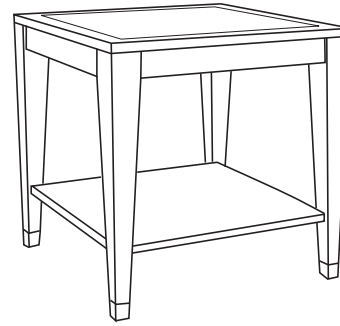

Duralee Fine Furniture®, Inc.

S O H O

Console with sabots. Standard sizes only.

ITEM	W	D	H
80-580-C	60	18	32
80-582-C	72	20	32

SOHO

Round end table with sabots
80-530-RET 24 x 23

Rounded coffee table with sabots
80-540-RCT 36 x 18
80-542-RCT 42 x 18

End table with sabots
80-550-ET 24 x 24 x 23

Coffee table with sabots
80-560-CT 42 x 24 x 20
80-562-CT 50 x 30 x 20

Night stand with drawer and sabots
80-565-NS 24 x 18 x 28
80-567-NS 28 x 20 x 28

End table with drawer and sabots
80-570-ET 24 x 24 x 26
80-572-ET 30 x 30 x 26

Dining table with sabots
80-575-DT 72 x 42 x 30
80-577-DT 84 x 42 x 30

Game table with sabots
80-585-GT 36 x 36 x 29
80-587-GT 42 x 42 x 29