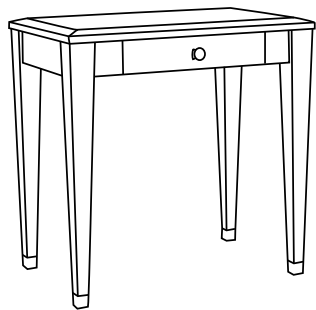

Duralee Fine Furniture®, Inc.

S O H O

Console with sabots. Standard sizes only.

ITEM	W	D	H
80-580-C	60	18	32
80-582-C	72	20	32

SOHO

Round end table with sabots
80-530-RET 24 x 23

Rounded coffee table with sabots
80-540-RCT 36 x 18
80-542-RCT 42 x 18

End table with sabots
80-550-ET 24 x 24 x 23

Coffee table with sabots
80-560-CT 42 x 24 x 20
80-562-CT 50 x 30 x 20

Night stand with drawer and sabots
80-565-NS 24 x 18 x 28
80-567-NS 28 x 20 x 28

End table with drawer and sabots
80-570-ET 24 x 24 x 26
80-572-ET 30 x 30 x 26

Dining table with sabots
80-575-DT 72 x 42 x 30
80-577-DT 84 x 42 x 30

Game table with sabots
80-585-GT 36 x 36 x 29
80-587-GT 42 x 42 x 29