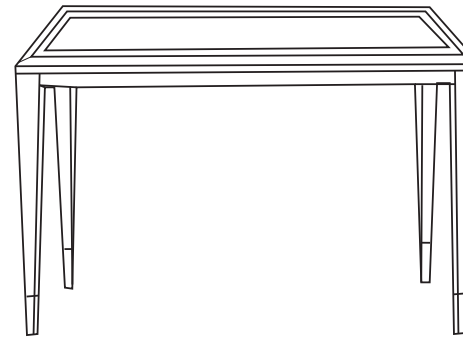

Duralee Fine Furniture®, Inc.

S O H O

Console with sabots. Standard sizes only.

ITEM	W	D	H
80-580-C	60	18	32
80-582-C	72	20	32

SOHO

Round end table with sabots
80-530-RET 24 x 23

Rounded coffee table with sabots
80-540-RCT 36 x 18
80-542-RCT 42 x 18

End table with sabots
80-550-ET 24 x 24 x 23

Coffee table with sabots
80-560-CT 42 x 24 x 20
80-562-CT 50 x 30 x 20

Night stand with drawer and sabots
80-565-NS 24 x 18 x 28
80-567-NS 28 x 20 x 28

End table with drawer and sabots
80-570-ET 24 x 24 x 26
80-572-ET 30 x 30 x 26

Dining table with sabots
80-575-DT 72 x 42 x 30
80-577-DT 84 x 42 x 30

Game table with sabots
80-585-GT 36 x 36 x 29
80-587-GT 42 x 42 x 29