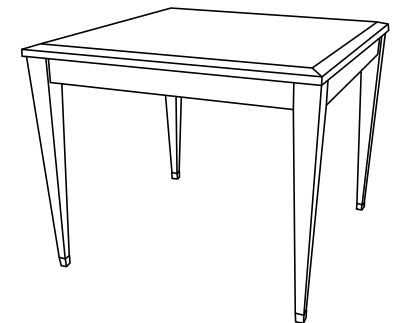

Duralee Fine Furniture®, Inc.

S O H O

Console with sabots. Standard sizes only.

ITEM	W	D	H
80-580-C	60	18	32
80-582-C	72	20	32

SOHO

Round end table with sabots
80-530-RET 24 x 23

Rounded coffee table with sabots
80-540-RCT 36 x 18
80-542-RCT 42 x 18

End table with sabots
80-550-ET 24 x 24 x 23

Coffee table with sabots
80-560-CT 42 x 24 x 20
80-562-CT 50 x 30 x 20

Night stand with drawer and sabots
80-565-NS 24 x 18 x 28
80-567-NS 28 x 20 x 28

End table with drawer and sabots
80-570-ET 24 x 24 x 26
80-572-ET 30 x 30 x 26

Dining table with sabots
80-575-DT 72 x 42 x 30
80-577-DT 84 x 42 x 30

Game table with sabots
80-585-GT 36 x 36 x 29
80-587-GT 42 x 42 x 29