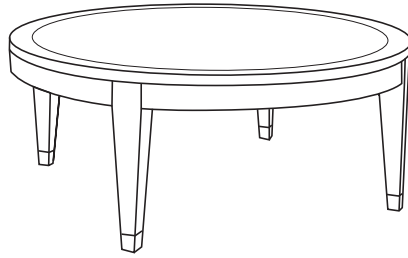

Duralee Fine Furniture®, Inc.

S O H O

Console with sabots. Standard sizes only.

ITEM	W	D	H
80-580-C	60	18	32
80-582-C	72	20	32

SOHO

Round end table with sabots
80-530-RET 24 x 23

Rounded coffee table with sabots
80-540-RCT 36 x 18
80-542-RCT 42 x 18

End table with sabots
80-550-ET 24 x 24 x 23

Coffee table with sabots
80-560-CT 42 x 24 x 20
80-562-CT 50 x 30 x 20

Night stand with drawer and sabots
80-565-NS 24 x 18 x 28
80-567-NS 28 x 20 x 28

End table with drawer and sabots
80-570-ET 24 x 24 x 26
80-572-ET 30 x 30 x 26

Dining table with sabots
80-575-DT 72 x 42 x 30
80-577-DT 84 x 42 x 30

Game table with sabots
80-585-GT 36 x 36 x 29
80-587-GT 42 x 42 x 29