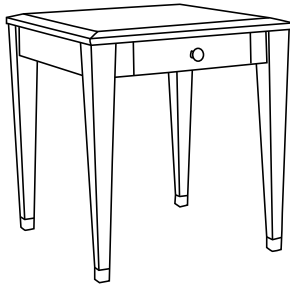

Durable Fine Furniture®, Inc.

---

S O H O

*End table with sabots. Standard sizes only.*

ITEM	W	D	H
80-550-ET	24	24	23

*Round end table with sabots*  
80-530-RET 24 x 23

*Rounded coffee table with sabots*  
80-540-RCT 36 x 18  
80-542-RCT 42 x 18

*Coffee table with sabots*  
80-560-CT 42 x 24 x 20  
80-562-CT 50 x 30 x 20

*Night stand with drawer and sabots*  
80-565-NS 24 x 18 x 28  
80-567-NS 28 x 20 x 28

*End table with drawer and sabots*  
80-570-ET 24 x 24 x 26  
80-572-ET 30 x 30 x 26

*Dining table with sabots*  
80-575-DT 72 x 42 x 30  
80-577-DT 84 x 42 x 30

*Console with sabots*  
80-580-C 60 x 18 x 32  
80-582-C 72 x 20 x 32

*Game table with sabots*  
80-585-GT 36 x 36 x 29  
80-587-GT 42 x 42 x 29