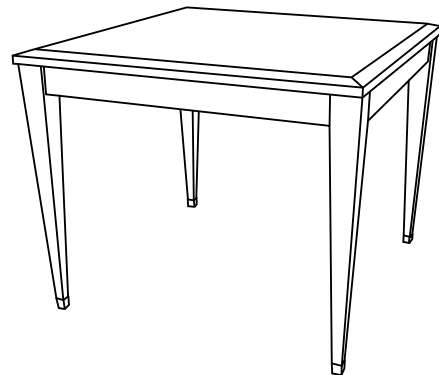

Durable Fine Furniture®, Inc.

---

S O H O

*End table with sabots. Standard sizes only.*

ITEM	W	D	H
80-550-ET	24	24	23

*Round end table with sabots*  
80-530-RET 24 x 23

*Rounded coffee table with sabots*  
80-540-RCT 36 x 18  
80-542-RCT 42 x 18

*Coffee table with sabots*  
80-560-CT 42 x 24 x 20  
80-562-CT 50 x 30 x 20

*Night stand with drawer and sabots*  
80-565-NS 24 x 18 x 28  
80-567-NS 28 x 20 x 28

*End table with drawer and sabots*  
80-570-ET 24 x 24 x 26  
80-572-ET 30 x 30 x 26

*Dining table with sabots*  
80-575-DT 72 x 42 x 30  
80-577-DT 84 x 42 x 30

*Console with sabots*  
80-580-C 60 x 18 x 32  
80-582-C 72 x 20 x 32

*Game table with sabots*  
80-585-GT 36 x 36 x 29  
80-587-GT 42 x 42 x 29