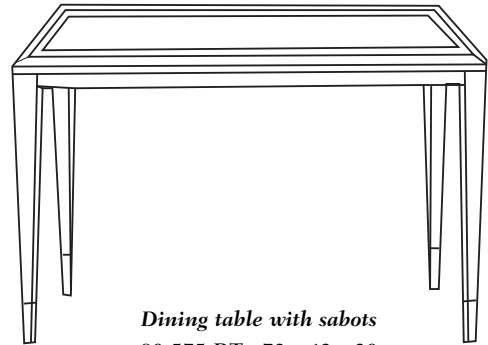

Durable Fine Furniture®, Inc.

---

S O H O

*End table with sabots. Standard sizes only.*

ITEM	W	D	H
80-550-ET	24	24	23

*Round end table with sabots*  
80-530-RET 24 x 23

*Rounded coffee table with sabots*  
80-540-RCT 36 x 18  
80-542-RCT 42 x 18

*Coffee table with sabots*  
80-560-CT 42 x 24 x 20  
80-562-CT 50 x 30 x 20

*Night stand with drawer and sabots*  
80-565-NS 24 x 18 x 28  
80-567-NS 28 x 20 x 28

*End table with drawer and sabots*  
80-570-ET 24 x 24 x 26  
80-572-ET 30 x 30 x 26

*Dining table with sabots*  
80-575-DT 72 x 42 x 30  
80-577-DT 84 x 42 x 30

*Console with sabots*  
80-580-C 60 x 18 x 32  
80-582-C 72 x 20 x 32

*Game table with sabots*  
80-585-GT 36 x 36 x 29  
80-587-GT 42 x 42 x 29