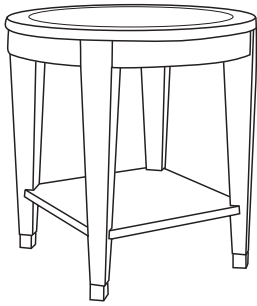

Durable Fine Furniture®, Inc.

---

S O H O

*End table with sabots. Standard sizes only.*

ITEM	W	D	H
80-550-ET	24	24	23

*Round end table with sabots*  
80-530-RET 24 x 23

*Rounded coffee table with sabots*  
80-540-RCT 36 x 18  
80-542-RCT 42 x 18

*Coffee table with sabots*  
80-560-CT 42 x 24 x 20  
80-562-CT 50 x 30 x 20

*Night stand with drawer and sabots*  
80-565-NS 24 x 18 x 28  
80-567-NS 28 x 20 x 28

*End table with drawer and sabots*  
80-570-ET 24 x 24 x 26  
80-572-ET 30 x 30 x 26

*Dining table with sabots*  
80-575-DT 72 x 42 x 30  
80-577-DT 84 x 42 x 30

*Console with sabots*  
80-580-C 60 x 18 x 32  
80-582-C 72 x 20 x 32

*Game table with sabots*  
80-585-GT 36 x 36 x 29  
80-587-GT 42 x 42 x 29