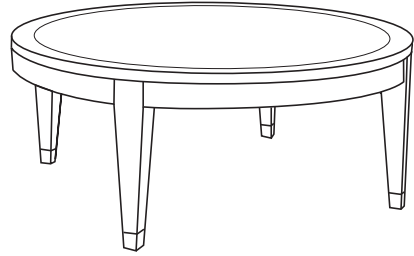

Durable Fine Furniture®, Inc.

---

S O H O

*End table with sabots. Standard sizes only.*

ITEM	W	D	H
80-550-ET	24	24	23

*Round end table with sabots*  
80-530-RET 24 x 23

*Rounded coffee table with sabots*  
80-540-RCT 36 x 18  
80-542-RCT 42 x 18

*Coffee table with sabots*  
80-560-CT 42 x 24 x 20  
80-562-CT 50 x 30 x 20

*Night stand with drawer and sabots*  
80-565-NS 24 x 18 x 28  
80-567-NS 28 x 20 x 28

*End table with drawer and sabots*  
80-570-ET 24 x 24 x 26  
80-572-ET 30 x 30 x 26

*Dining table with sabots*  
80-575-DT 72 x 42 x 30  
80-577-DT 84 x 42 x 30

*Console with sabots*  
80-580-C 60 x 18 x 32  
80-582-C 72 x 20 x 32

*Game table with sabots*  
80-585-GT 36 x 36 x 29  
80-587-GT 42 x 42 x 29