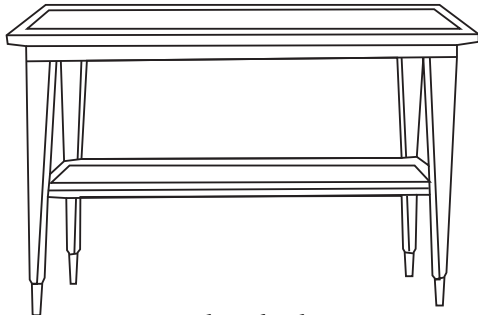

Durable Fine Furniture®, Inc.

---

S O H O

*End table with sabots. Standard sizes only.*

ITEM	W	D	H
80-550-ET	24	24	23

*Round end table with sabots*  
80-530-RET 24 x 23

*Rounded coffee table with sabots*  
80-540-RCT 36 x 18  
80-542-RCT 42 x 18

*Coffee table with sabots*  
80-560-CT 42 x 24 x 20  
80-562-CT 50 x 30 x 20

*Night stand with drawer and sabots*  
80-565-NS 24 x 18 x 28  
80-567-NS 28 x 20 x 28

*End table with drawer and sabots*  
80-570-ET 24 x 24 x 26  
80-572-ET 30 x 30 x 26

*Dining table with sabots*  
80-575-DT 72 x 42 x 30  
80-577-DT 84 x 42 x 30

*Console with sabots*  
80-580-C 60 x 18 x 32  
80-582-C 72 x 20 x 32

*Game table with sabots*  
80-585-GT 36 x 36 x 29  
80-587-GT 42 x 42 x 29