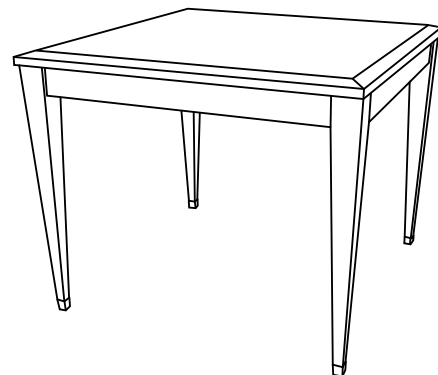

Duralee Fine Furniture®, Inc.

S O H O

Round end table with sabots. Standard sizes only.

ITEM	DIA	H
80-530-RET	24	23

Round coffee table with sabots
 80-540-RCT 36 x 18
 80-542-RCT 42 x 18

End table with sabots
 80-550-ET 24 x 24 x 23

Coffee table with sabots
 80-560-CT 42 x 24 x 20
 80-562-CT 50 x 30 x 20

Night stand with drawer and sabots
 80-565-NS 24 x 18 x 28
 80-567-NS 28 x 20 x 28

End table with drawer and sabots
 80-570-ET 24 x 24 x 26
 80-572-ET 30 x 30 x 26

Dining table with sabots
 80-575-DT 72 x 42 x 30
 80-577-DT 84 x 42 x 30

Console with sabots
 80-580-C 60 x 18 x 32
 80-582-C 72 x 20 x 32

Game table with sabots
 80-585-GT 36 x 36 x 29
 80-587-GT 42 x 42 x 29