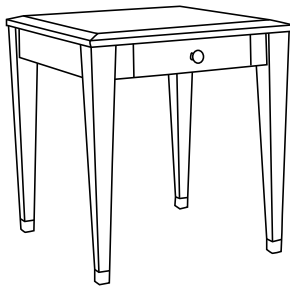

Duralee Fine Furniture®, Inc.

S O H O

Round end table with sabots. Standard sizes only.

ITEM	DIA	H
80-530-RET	24	23

Round coffee table with sabots
 80-540-RCT 36 x 18
 80-542-RCT 42 x 18

End table with sabots
 80-550-ET 24 x 24 x 23

Coffee table with sabots
 80-560-CT 42 x 24 x 20
 80-562-CT 50 x 30 x 20

Night stand with drawer and sabots
 80-565-NS 24 x 18 x 28
 80-567-NS 28 x 20 x 28

End table with drawer and sabots
 80-570-ET 24 x 24 x 26
 80-572-ET 30 x 30 x 26

Dining table with sabots
 80-575-DT 72 x 42 x 30
 80-577-DT 84 x 42 x 30

Console with sabots
 80-580-C 60 x 18 x 32
 80-582-C 72 x 20 x 32

Game table with sabots
 80-585-GT 36 x 36 x 29
 80-587-GT 42 x 42 x 29