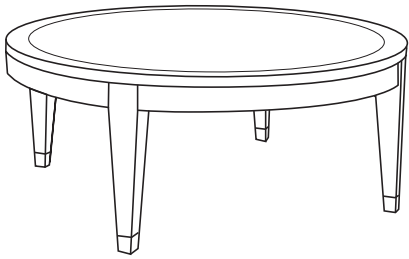

Duralee Fine Furniture®, Inc.

S O H O

Round end table with sabots. Standard sizes only.

ITEM	DIA	H
80-530-RET	24	23

Round coffee table with sabots
 80-540-RCT 36 x 18
 80-542-RCT 42 x 18

End table with sabots
 80-550-ET 24 x 24 x 23

Coffee table with sabots
 80-560-CT 42 x 24 x 20
 80-562-CT 50 x 30 x 20

Night stand with drawer and sabots
 80-565-NS 24 x 18 x 28
 80-567-NS 28 x 20 x 28

End table with drawer and sabots
 80-570-ET 24 x 24 x 26
 80-572-ET 30 x 30 x 26

Dining table with sabots
 80-575-DT 72 x 42 x 30
 80-577-DT 84 x 42 x 30

Console with sabots
 80-580-C 60 x 18 x 32
 80-582-C 72 x 20 x 32

Game table with sabots
 80-585-GT 36 x 36 x 29
 80-587-GT 42 x 42 x 29