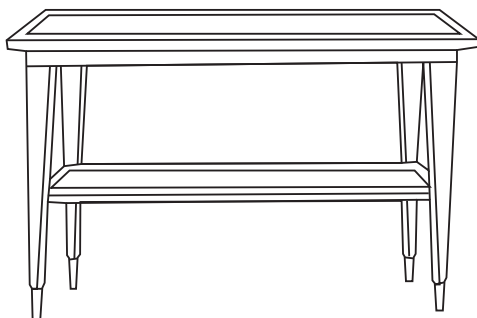

Duralee Fine Furniture®, Inc.

S O H O

Round end table with sabots. Standard sizes only.

ITEM	DIA	H
80-530-RET	24	23

Round coffee table with sabots
 80-540-RCT 36 x 18
 80-542-RCT 42 x 18

End table with sabots
 80-550-ET 24 x 24 x 23

Coffee table with sabots
 80-560-CT 42 x 24 x 20
 80-562-CT 50 x 30 x 20

Night stand with drawer and sabots
 80-565-NS 24 x 18 x 28
 80-567-NS 28 x 20 x 28

End table with drawer and sabots
 80-570-ET 24 x 24 x 26
 80-572-ET 30 x 30 x 26

Dining table with sabots
 80-575-DT 72 x 42 x 30
 80-577-DT 84 x 42 x 30

Console with sabots
 80-580-C 60 x 18 x 32
 80-582-C 72 x 20 x 32

Game table with sabots
 80-585-GT 36 x 36 x 29
 80-587-GT 42 x 42 x 29