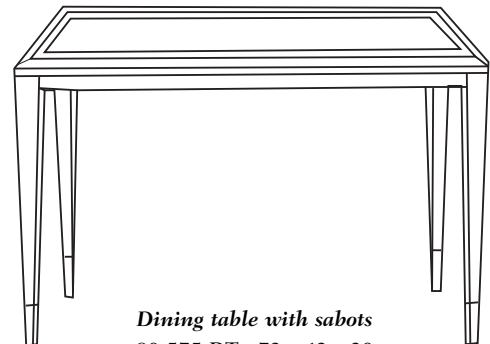

Duralee Fine Furniture®, Inc.

S O H O

Round end table with sabots. Standard sizes only.

ITEM	DIA	H
80-530-RET	24	23

Round coffee table with sabots
 80-540-RCT 36 x 18
 80-542-RCT 42 x 18

End table with sabots
 80-550-ET 24 x 24 x 23

Coffee table with sabots
 80-560-CT 42 x 24 x 20
 80-562-CT 50 x 30 x 20

Night stand with drawer and sabots
 80-565-NS 24 x 18 x 28
 80-567-NS 28 x 20 x 28

End table with drawer and sabots
 80-570-ET 24 x 24 x 26
 80-572-ET 30 x 30 x 26