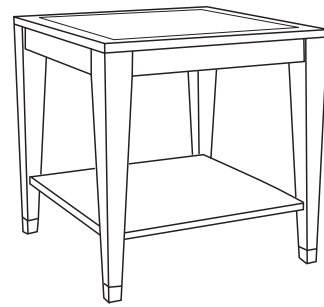

Duralee Fine Furniture®, Inc.

S O H O

Round end table with sabots. Standard sizes only.

ITEM	DIA	H
80-530-RET	24	23

Round coffee table with sabots
 80-540-RCT 36 x 18
 80-542-RCT 42 x 18

End table with sabots
 80-550-ET 24 x 24 x 23

Coffee table with sabots
 80-560-CT 42 x 24 x 20
 80-562-CT 50 x 30 x 20

Night stand with drawer and sabots
 80-565-NS 24 x 18 x 28
 80-567-NS 28 x 20 x 28

End table with drawer and sabots
 80-570-ET 24 x 24 x 26
 80-572-ET 30 x 30 x 26

Dining table with sabots
 80-575-DT 72 x 42 x 30
 80-577-DT 84 x 42 x 30

Console with sabots
 80-580-C 60 x 18 x 32
 80-582-C 72 x 20 x 32

Game table with sabots
 80-585-GT 36 x 36 x 29
 80-587-GT 42 x 42 x 29