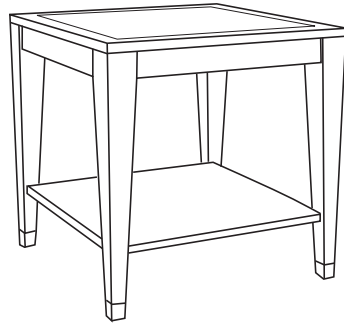

Duralee Fine Furniture®, Inc.

S O H O

Round coffee table with sabots. Standard sizes only.

ITEM	DIA	H
80-540-RCT	36	18
80-542-RCT	42	18

SOHO

Round end table with sabots
80-530-RET 24 x 23

End table with sabots
80-550-ET 24 x 24 x 23

Coffee table with sabots
80-560-CT 42 x 24 x 20
80-562-CT 50 x 30 x 20

Night stand with drawer and sabots
80-565-NS 24 x 18 x 28
80-567-NS 28 x 20 x 28

End table with drawer and sabots
80-570-ET 24 x 24 x 26
80-572-ET 30 x 30 x 26

Dining table with sabots
80-575-DT 72 x 42 x 30
80-577-DT 84 x 42 x 30

Console with sabots
80-580-C 60 x 18 x 32
80-582-C 72 x 20 x 32

Game table with sabots
80-585-GT 36 x 36 x 29
80-587-GT 42 x 42 x 29