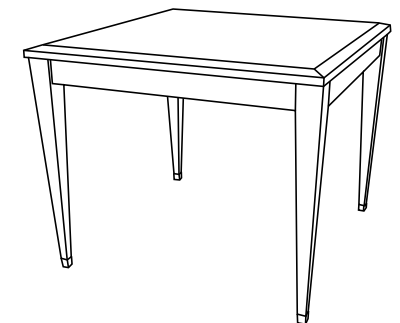

Duralee Fine Furniture®, Inc.

S O H O

Round coffee table with sabots. Standard sizes only.

ITEM	DIA	H
80-540-RCT	36	18
80-542-RCT	42	18

SOHO

Round end table with sabots
80-530-RET 24 x 23

End table with sabots
80-550-ET 24 x 24 x 23

Coffee table with sabots
80-560-CT 42 x 24 x 20
80-562-CT 50 x 30 x 20

Night stand with drawer and sabots
80-565-NS 24 x 18 x 28
80-567-NS 28 x 20 x 28

End table with drawer and sabots
80-570-ET 24 x 24 x 26
80-572-ET 30 x 30 x 26

Dining table with sabots
80-575-DT 72 x 42 x 30
80-577-DT 84 x 42 x 30

Console with sabots
80-580-C 60 x 18 x 32
80-582-C 72 x 20 x 32

Game table with sabots
80-585-GT 36 x 36 x 29
80-587-GT 42 x 42 x 29