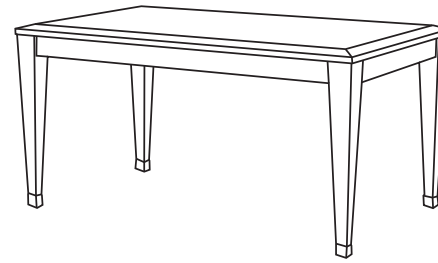

Duralee Fine Furniture®, Inc.

S O H O

Round coffee table with sabots. Standard sizes only.

ITEM	DIA	H
80-540-RCT	36	18
80-542-RCT	42	18

SOHO

Round end table with sabots
80-530-RET 24 x 23

End table with sabots
80-550-ET 24 x 24 x 23

Coffee table with sabots
80-560-CT 42 x 24 x 20
80-562-CT 50 x 30 x 20

Night stand with drawer and sabots
80-565-NS 24 x 18 x 28
80-567-NS 28 x 20 x 28

End table with drawer and sabots
80-570-ET 24 x 24 x 26
80-572-ET 30 x 30 x 26

Dining table with sabots
80-575-DT 72 x 42 x 30
80-577-DT 84 x 42 x 30

Console with sabots
80-580-C 60 x 18 x 32
80-582-C 72 x 20 x 32

Game table with sabots
80-585-GT 36 x 36 x 29
80-587-GT 42 x 42 x 29