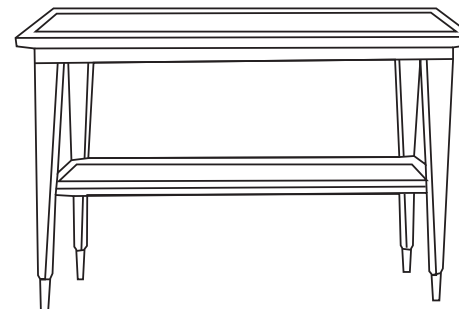

Duralee Fine Furniture®, Inc.

S O H O

Round coffee table with sabots. Standard sizes only.

ITEM	DIA	H
80-540-RCT	36	18
80-542-RCT	42	18

SOHO

Round end table with sabots
80-530-RET 24 x 23

End table with sabots
80-550-ET 24 x 24 x 23

Coffee table with sabots
80-560-CT 42 x 24 x 20
80-562-CT 50 x 30 x 20

Night stand with drawer and sabots
80-565-NS 24 x 18 x 28
80-567-NS 28 x 20 x 28

End table with drawer and sabots
80-570-ET 24 x 24 x 26
80-572-ET 30 x 30 x 26

Dining table with sabots
80-575-DT 72 x 42 x 30
80-577-DT 84 x 42 x 30

Console with sabots
80-580-C 60 x 18 x 32
80-582-C 72 x 20 x 32

Game table with sabots
80-585-GT 36 x 36 x 29
80-587-GT 42 x 42 x 29