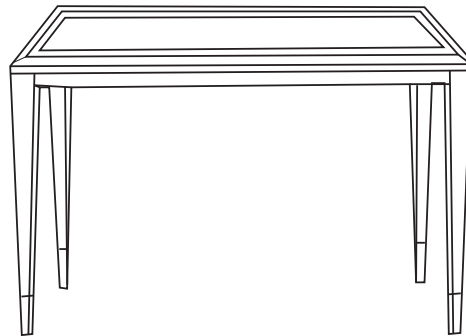

Duralee Fine Furniture®, Inc.

S O H O

Round coffee table with sabots. Standard sizes only.

ITEM	DIA	H
80-540-RCT	36	18
80-542-RCT	42	18

SOHO

Round end table with sabots
80-530-RET 24 x 23

End table with sabots
80-550-ET 24 x 24 x 23

Coffee table with sabots
80-560-CT 42 x 24 x 20
80-562-CT 50 x 30 x 20

Night stand with drawer and sabots
80-565-NS 24 x 18 x 28
80-567-NS 28 x 20 x 28

End table with drawer and sabots
80-570-ET 24 x 24 x 26
80-572-ET 30 x 30 x 26

Dining table with sabots
80-575-DT 72 x 42 x 30
80-577-DT 84 x 42 x 30

Console with sabots
80-580-C 60 x 18 x 32
80-582-C 72 x 20 x 32

Game table with sabots
80-585-GT 36 x 36 x 29
80-587-GT 42 x 42 x 29