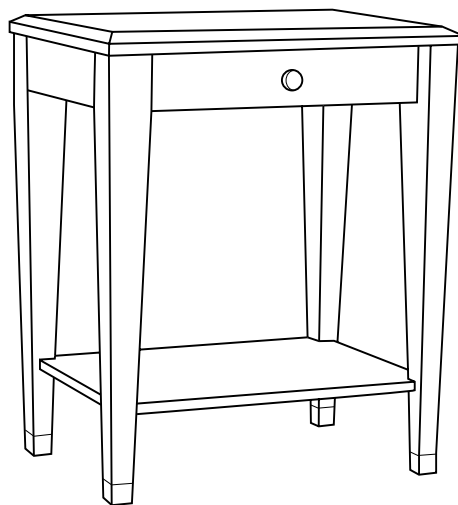

---

**SOHO**

*Nightstand with Shelf*

ITEM	W	D	H
80-568-NS	24	18	28

---

SOHO

*Nightstand*

NIGHTSTAND

*With Shelf*

80-568-NS      W: 24 x D: 18 x H: 28