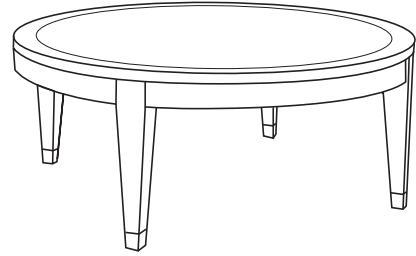

Durable Fine Furniture®, Inc.

S O H O

Night stand with drawer and sabots. Standard sizes only.

ITEM	W	D	H
80-565-NS	24	18	28
80-567-NS	28	20	28

Round end table with sabots
80-530-RET 24 x 23

Rounded coffee table with sabots
80-540-RCT 36 x 18
80-542-RCT 42 x 18

End table with sabots
80-550-ET 24 x 24 x 23

Coffee table with sabots
80-560-CT 42 x 24 x 20
80-562-CT 50 x 30 x 20

End table with drawer and sabots
80-570-ET 24 x 24 x 26
80-572-ET 30 x 30 x 26

Dining table with sabots
80-575-DT 72 x 42 x 30
80-577-DT 84 x 42 x 30

Console with sabots
80-580-C 60 x 18 x 32
80-582-C 72 x 20 x 32

Game table with sabots
80-585-GT 36 x 36 x 29
80-587-GT 42 x 42 x 29