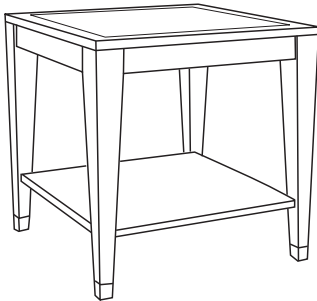

Durable Fine Furniture®, Inc.

S O H O

Night stand with drawer and sabots. Standard sizes only.

ITEM	W	D	H
80-565-NS	24	18	28
80-567-NS	28	20	28

Round end table with sabots
80-530-RET 24 x 23

Rounded coffee table with sabots
80-540-RCT 36 x 18
80-542-RCT 42 x 18

End table with sabots
80-550-ET 24 x 24 x 23

Coffee table with sabots
80-560-CT 42 x 24 x 20
80-562-CT 50 x 30 x 20

End table with drawer and sabots
80-570-ET 24 x 24 x 26
80-572-ET 30 x 30 x 26

Dining table with sabots
80-575-DT 72 x 42 x 30
80-577-DT 84 x 42 x 30

Console with sabots
80-580-C 60 x 18 x 32
80-582-C 72 x 20 x 32

Game table with sabots
80-585-GT 36 x 36 x 29
80-587-GT 42 x 42 x 29