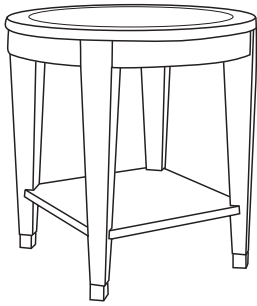

Durable Fine Furniture®, Inc.

S O H O

Night stand with drawer and sabots. Standard sizes only.

ITEM	W	D	H
80-565-NS	24	18	28
80-567-NS	28	20	28

Round end table with sabots
80-530-RET 24 x 23

Rounded coffee table with sabots
80-540-RCT 36 x 18
80-542-RCT 42 x 18

End table with sabots
80-550-ET 24 x 24 x 23

Coffee table with sabots
80-560-CT 42 x 24 x 20
80-562-CT 50 x 30 x 20

End table with drawer and sabots
80-570-ET 24 x 24 x 26
80-572-ET 30 x 30 x 26

Dining table with sabots
80-575-DT 72 x 42 x 30
80-577-DT 84 x 42 x 30

Console with sabots
80-580-C 60 x 18 x 32
80-582-C 72 x 20 x 32

Game table with sabots
80-585-GT 36 x 36 x 29
80-587-GT 42 x 42 x 29