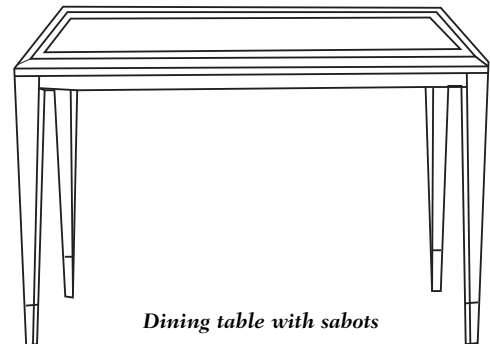

Durable Fine Furniture®, Inc.

S O H O

Night stand with drawer and sabots. Standard sizes only.

ITEM	W	D	H
80-565-NS	24	18	28
80-567-NS	28	20	28

Round end table with sabots
80-530-RET 24 x 23

Rounded coffee table with sabots
80-540-RCT 36 x 18
80-542-RCT 42 x 18

End table with sabots
80-550-ET 24 x 24 x 23

Coffee table with sabots
80-560-CT 42 x 24 x 20
80-562-CT 50 x 30 x 20

End table with drawer and sabots
80-570-ET 24 x 24 x 26
80-572-ET 30 x 30 x 26

Dining table with sabots
80-575-DT 72 x 42 x 30
80-577-DT 84 x 42 x 30