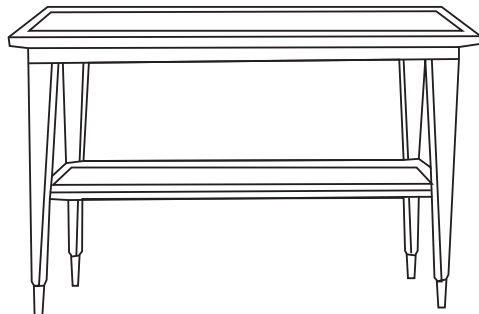

Durable Fine Furniture®, Inc.

S O H O

Night stand with drawer and sabots. Standard sizes only.

ITEM	W	D	H
80-565-NS	24	18	28
80-567-NS	28	20	28

Round end table with sabots
80-530-RET 24 x 23

Rounded coffee table with sabots
80-540-RCT 36 x 18
80-542-RCT 42 x 18

End table with sabots
80-550-ET 24 x 24 x 23

Coffee table with sabots
80-560-CT 42 x 24 x 20
80-562-CT 50 x 30 x 20

End table with drawer and sabots
80-570-ET 24 x 24 x 26
80-572-ET 30 x 30 x 26

Dining table with sabots
80-575-DT 72 x 42 x 30
80-577-DT 84 x 42 x 30

Console with sabots
80-580-C 60 x 18 x 32
80-582-C 72 x 20 x 32

Game table with sabots
80-585-GT 36 x 36 x 29
80-587-GT 42 x 42 x 29