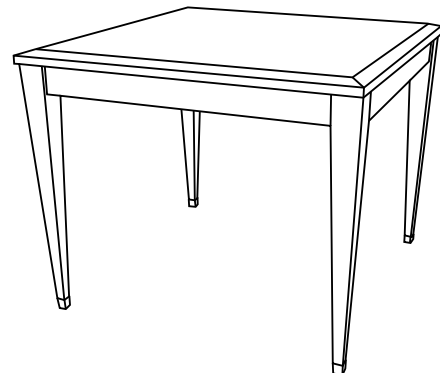

Durable Fine Furniture®, Inc.

S O H O

Night stand with drawer and sabots. Standard sizes only.

ITEM	W	D	H
80-565-NS	24	18	28
80-567-NS	28	20	28

Round end table with sabots
80-530-RET 24 x 23

Rounded coffee table with sabots
80-540-RCT 36 x 18
80-542-RCT 42 x 18

End table with sabots
80-550-ET 24 x 24 x 23

Coffee table with sabots
80-560-CT 42 x 24 x 20
80-562-CT 50 x 30 x 20

End table with drawer and sabots
80-570-ET 24 x 24 x 26
80-572-ET 30 x 30 x 26

Dining table with sabots
80-575-DT 72 x 42 x 30
80-577-DT 84 x 42 x 30

Console with sabots
80-580-C 60 x 18 x 32
80-582-C 72 x 20 x 32

Game table with sabots
80-585-GT 36 x 36 x 29
80-587-GT 42 x 42 x 29