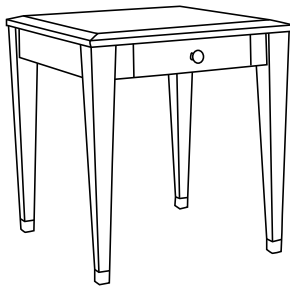

Durable Fine Furniture®, Inc.

S O H O

Night stand with drawer and sabots. Standard sizes only.

ITEM	W	D	H
80-565-NS	24	18	28
80-567-NS	28	20	28

Round end table with sabots
80-530-RET 24 x 23

Rounded coffee table with sabots
80-540-RCT 36 x 18
80-542-RCT 42 x 18

End table with sabots
80-550-ET 24 x 24 x 23

Coffee table with sabots
80-560-CT 42 x 24 x 20
80-562-CT 50 x 30 x 20

End table with drawer and sabots
80-570-ET 24 x 24 x 26
80-572-ET 30 x 30 x 26

Dining table with sabots
80-575-DT 72 x 42 x 30
80-577-DT 84 x 42 x 30

Console with sabots
80-580-C 60 x 18 x 32
80-582-C 72 x 20 x 32

Game table with sabots
80-585-GT 36 x 36 x 29
80-587-GT 42 x 42 x 29