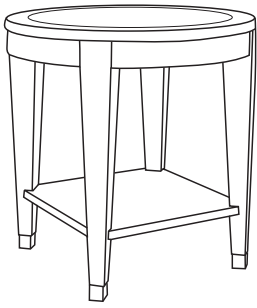

## S O H O

*Game table with sabots (with Chicago arm chair, 60-160)*

ITEM	W	D	H
80-585-GT	36	36	29
<i>Shown</i> 80-587-GT	42	42	29

*Round end table with sabots*  
80-530-RET 24 x 23

*Round coffee table with sabots*  
80-540-RCT 36 x 18  
80-542-RCT 42 x 18

*End table with sabots*  
80-550-ET 24 x 24 x 23

*Coffee table with sabots*  
80-560-CT 42 x 24 x 20  
80-562-CT 50 x 30 x 20

*Night stand with drawer and sabots*  
80-565-NS 24 x 18 x 28  
80-567-NS 28 x 20 x 28

*End table with drawer and sabots*  
80-570-ET 24 x 24 x 26  
80-572-ET 30 x 30 x 26

*Dining table with sabots*  
80-575-DT 72 x 42 x 30  
80-577-DT 84 x 42 x 30

*Console with sabots*  
80-580-C 60 x 18 x 32  
80-582-C 72 x 20 x 32