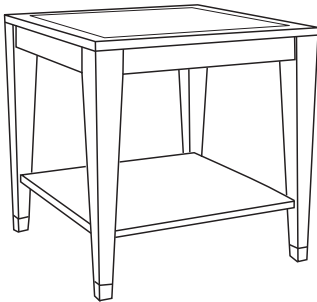

## S O H O

*Game table with sabots (with Chicago arm chair, 60-160)*

ITEM	W	D	H
80-585-GT	36	36	29
<i>Shown</i> 80-587-GT	42	42	29

*Round end table with sabots*  
80-530-RET 24 x 23

*Round coffee table with sabots*  
80-540-RCT 36 x 18  
80-542-RCT 42 x 18

*End table with sabots*  
80-550-ET 24 x 24 x 23

*Coffee table with sabots*  
80-560-CT 42 x 24 x 20  
80-562-CT 50 x 30 x 20

*Night stand with drawer and sabots*  
80-565-NS 24 x 18 x 28  
80-567-NS 28 x 20 x 28

*End table with drawer and sabots*  
80-570-ET 24 x 24 x 26  
80-572-ET 30 x 30 x 26

*Dining table with sabots*  
80-575-DT 72 x 42 x 30  
80-577-DT 84 x 42 x 30

*Console with sabots*  
80-580-C 60 x 18 x 32  
80-582-C 72 x 20 x 32