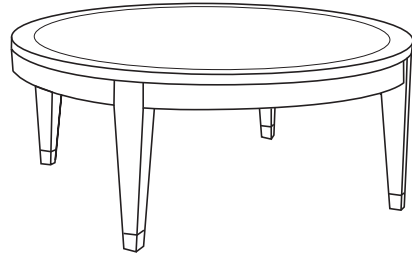

## S O H O

*Game table with sabots (with Chicago arm chair, 60-160)*

ITEM	W	D	H
80-585-GT	36	36	29
<i>Shown</i> 80-587-GT	42	42	29

*Round end table with sabots*  
80-530-RET 24 x 23

*Round coffee table with sabots*  
80-540-RCT 36 x 18  
80-542-RCT 42 x 18

*End table with sabots*  
80-550-ET 24 x 24 x 23

*Coffee table with sabots*  
80-560-CT 42 x 24 x 20  
80-562-CT 50 x 30 x 20

*Night stand with drawer and sabots*  
80-565-NS 24 x 18 x 28  
80-567-NS 28 x 20 x 28

*End table with drawer and sabots*  
80-570-ET 24 x 24 x 26  
80-572-ET 30 x 30 x 26

*Dining table with sabots*  
80-575-DT 72 x 42 x 30  
80-577-DT 84 x 42 x 30

*Console with sabots*  
80-580-C 60 x 18 x 32  
80-582-C 72 x 20 x 32