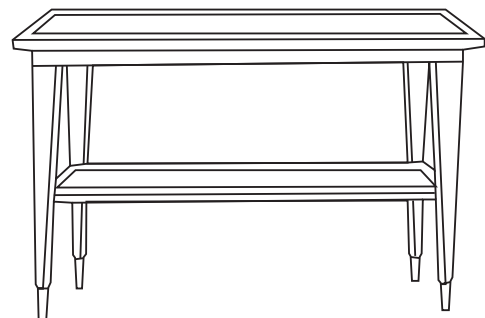

## S O H O

*Game table with sabots (with Chicago arm chair, 60-160)*

ITEM	W	D	H
80-585-GT	36	36	29
<i>Shown</i> 80-587-GT	42	42	29

*Round end table with sabots*  
80-530-RET 24 x 23

*Round coffee table with sabots*  
80-540-RCT 36 x 18  
80-542-RCT 42 x 18

*End table with sabots*  
80-550-ET 24 x 24 x 23

*Coffee table with sabots*  
80-560-CT 42 x 24 x 20  
80-562-CT 50 x 30 x 20

*Night stand with drawer and sabots*  
80-565-NS 24 x 18 x 28  
80-567-NS 28 x 20 x 28

*End table with drawer and sabots*  
80-570-ET 24 x 24 x 26  
80-572-ET 30 x 30 x 26

*Dining table with sabots*  
80-575-DT 72 x 42 x 30  
80-577-DT 84 x 42 x 30

*Console with sabots*  
80-580-C 60 x 18 x 32  
80-582-C 72 x 20 x 32