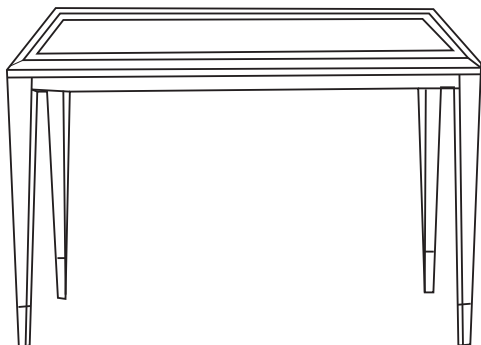

## S O H O

*Game table with sabots (with Chicago arm chair, 60-160)*

ITEM	W	D	H
80-585-GT	36	36	29
<i>Shown</i> 80-587-GT	42	42	29

*Round end table with sabots*  
80-530-RET 24 x 23

*Round coffee table with sabots*  
80-540-RCT 36 x 18  
80-542-RCT 42 x 18

*End table with sabots*  
80-550-ET 24 x 24 x 23

*Coffee table with sabots*  
80-560-CT 42 x 24 x 20  
80-562-CT 50 x 30 x 20

*Night stand with drawer and sabots*  
80-565-NS 24 x 18 x 28  
80-567-NS 28 x 20 x 28

*End table with drawer and sabots*  
80-570-ET 24 x 24 x 26  
80-572-ET 30 x 30 x 26

*Dining table with sabots*  
80-575-DT 72 x 42 x 30  
80-577-DT 84 x 42 x 30

*Console with sabots*  
80-580-C 60 x 18 x 32  
80-582-C 72 x 20 x 32