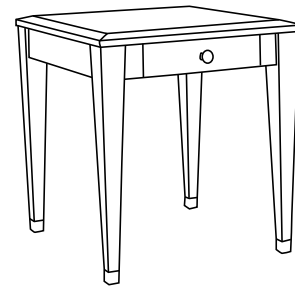

## S O H O

*Game table with sabots (with Chicago arm chair, 60-160)*

ITEM	W	D	H
80-585-GT	36	36	29
<i>Shown</i> 80-587-GT	42	42	29

*Round end table with sabots*  
80-530-RET 24 x 23

*Round coffee table with sabots*  
80-540-RCT 36 x 18  
80-542-RCT 42 x 18

*End table with sabots*  
80-550-ET 24 x 24 x 23

*Coffee table with sabots*  
80-560-CT 42 x 24 x 20  
80-562-CT 50 x 30 x 20

*Night stand with drawer and sabots*  
80-565-NS 24 x 18 x 28  
80-567-NS 28 x 20 x 28

*End table with drawer and sabots*  
80-570-ET 24 x 24 x 26  
80-572-ET 30 x 30 x 26

*Dining table with sabots*  
80-575-DT 72 x 42 x 30  
80-577-DT 84 x 42 x 30

*Console with sabots*  
80-580-C 60 x 18 x 32  
80-582-C 72 x 20 x 32