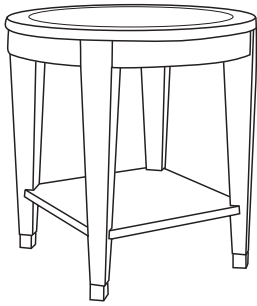

Duralee Fine Furniture®, Inc.

S O H O

End table with drawer and sabots. Standard sizes only.

ITEM	W	D	H
80-570-ET	24	24	26
80-572-ET	30	30	26

Round end table with sabots
80-530-RET 24 x 23

Rounded coffee table with sabots
80-540-RCT 36 x 18
80-542-RCT 42 x 18

End table with sabots
80-550-ET 24 x 24 x 23

Coffee table with sabots
80-560-CT 42 x 24 x 20
80-562-CT 50 x 30 x 20

Night stand with drawer and sabots
80-565-NS 24 x 18 x 28
80-567-NS 28 x 20 x 28

Dining table with sabots
80-575-DT 72 x 42 x 30
80-577-DT 84 x 42 x 30

Console with sabots
80-580-C 60 x 18 x 32
80-582-C 72 x 20 x 32

Game table with sabots
80-585-GT 36 x 36 x 29
80-587-GT 42 x 42 x 29