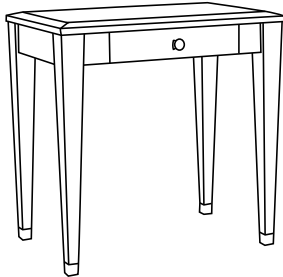

Duralee Fine Furniture®, Inc.

S O H O

End table with drawer and sabots. Standard sizes only.

ITEM	W	D	H
80-570-ET	24	24	26
80-572-ET	30	30	26

Round end table with sabots
80-530-RET 24 x 23

Rounded coffee table with sabots
80-540-RCT 36 x 18
80-542-RCT 42 x 18

End table with sabots
80-550-ET 24 x 24 x 23

Coffee table with sabots
80-560-CT 42 x 24 x 20
80-562-CT 50 x 30 x 20

Night stand with drawer and sabots
80-565-NS 24 x 18 x 28
80-567-NS 28 x 20 x 28

Dining table with sabots
80-575-DT 72 x 42 x 30
80-577-DT 84 x 42 x 30

Console with sabots
80-580-C 60 x 18 x 32
80-582-C 72 x 20 x 32

Game table with sabots
80-585-GT 36 x 36 x 29
80-587-GT 42 x 42 x 29