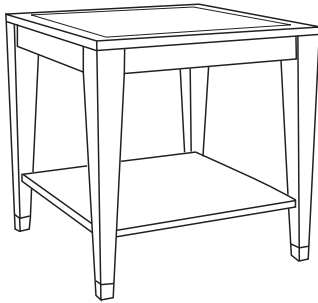

Duralee Fine Furniture®, Inc.

S O H O

End table with drawer and sabots. Standard sizes only.

ITEM	W	D	H
80-570-ET	24	24	26
80-572-ET	30	30	26

Round end table with sabots
80-530-RET 24 x 23

Rounded coffee table with sabots
80-540-RCT 36 x 18
80-542-RCT 42 x 18

End table with sabots
80-550-ET 24 x 24 x 23

Coffee table with sabots
80-560-CT 42 x 24 x 20
80-562-CT 50 x 30 x 20

Night stand with drawer and sabots
80-565-NS 24 x 18 x 28
80-567-NS 28 x 20 x 28

Dining table with sabots
80-575-DT 72 x 42 x 30
80-577-DT 84 x 42 x 30

Console with sabots
80-580-C 60 x 18 x 32
80-582-C 72 x 20 x 32

Game table with sabots
80-585-GT 36 x 36 x 29
80-587-GT 42 x 42 x 29