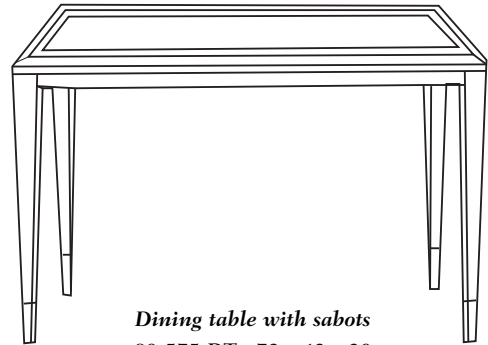

Duralee Fine Furniture®, Inc.

S O H O

End table with drawer and sabots. Standard sizes only.

ITEM	W	D	H
80-570-ET	24	24	26
80-572-ET	30	30	26

Round end table with sabots
80-530-RET 24 x 23

Rounded coffee table with sabots
80-540-RCT 36 x 18
80-542-RCT 42 x 18

End table with sabots
80-550-ET 24 x 24 x 23

Coffee table with sabots
80-560-CT 42 x 24 x 20
80-562-CT 50 x 30 x 20

Night stand with drawer and sabots
80-565-NS 24 x 18 x 28
80-567-NS 28 x 20 x 28

Dining table with sabots
80-575-DT 72 x 42 x 30
80-577-DT 84 x 42 x 30