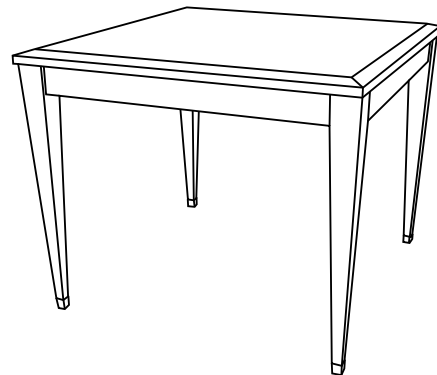

Duralee Fine Furniture®, Inc.

S O H O

End table with drawer and sabots. Standard sizes only.

ITEM	W	D	H
80-570-ET	24	24	26
80-572-ET	30	30	26

Round end table with sabots
80-530-RET 24 x 23

Rounded coffee table with sabots
80-540-RCT 36 x 18
80-542-RCT 42 x 18

End table with sabots
80-550-ET 24 x 24 x 23

Coffee table with sabots
80-560-CT 42 x 24 x 20
80-562-CT 50 x 30 x 20

Night stand with drawer and sabots
80-565-NS 24 x 18 x 28
80-567-NS 28 x 20 x 28

Dining table with sabots
80-575-DT 72 x 42 x 30
80-577-DT 84 x 42 x 30

Console with sabots
80-580-C 60 x 18 x 32
80-582-C 72 x 20 x 32

Game table with sabots
80-585-GT 36 x 36 x 29
80-587-GT 42 x 42 x 29