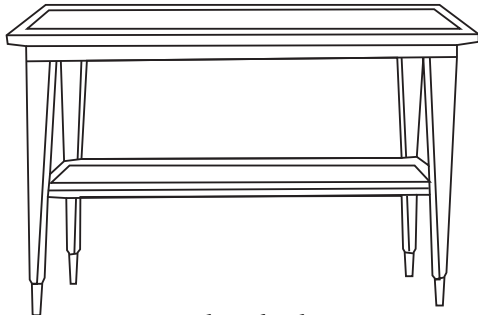

Duralee Fine Furniture®, Inc.

S O H O

End table with drawer and sabots. Standard sizes only.

ITEM	W	D	H
80-570-ET	24	24	26
80-572-ET	30	30	26

Round end table with sabots
80-530-RET 24 x 23

Rounded coffee table with sabots
80-540-RCT 36 x 18
80-542-RCT 42 x 18

End table with sabots
80-550-ET 24 x 24 x 23

Coffee table with sabots
80-560-CT 42 x 24 x 20
80-562-CT 50 x 30 x 20

Night stand with drawer and sabots
80-565-NS 24 x 18 x 28
80-567-NS 28 x 20 x 28

Dining table with sabots
80-575-DT 72 x 42 x 30
80-577-DT 84 x 42 x 30

Console with sabots
80-580-C 60 x 18 x 32
80-582-C 72 x 20 x 32

Game table with sabots
80-585-GT 36 x 36 x 29
80-587-GT 42 x 42 x 29