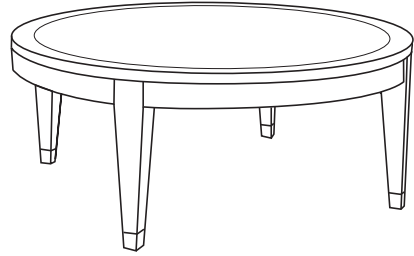

Duralee Fine Furniture®, Inc.

S O H O

End table with drawer and sabots. Standard sizes only.

ITEM	W	D	H
80-570-ET	24	24	26
80-572-ET	30	30	26

Round end table with sabots
80-530-RET 24 x 23

Rounded coffee table with sabots
80-540-RCT 36 x 18
80-542-RCT 42 x 18

End table with sabots
80-550-ET 24 x 24 x 23

Coffee table with sabots
80-560-CT 42 x 24 x 20
80-562-CT 50 x 30 x 20

Night stand with drawer and sabots
80-565-NS 24 x 18 x 28
80-567-NS 28 x 20 x 28

Dining table with sabots
80-575-DT 72 x 42 x 30
80-577-DT 84 x 42 x 30

Console with sabots
80-580-C 60 x 18 x 32
80-582-C 72 x 20 x 32

Game table with sabots
80-585-GT 36 x 36 x 29
80-587-GT 42 x 42 x 29