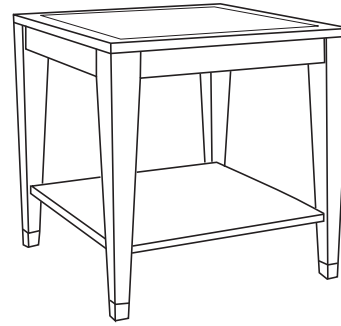

Duralee Fine Furniture®, Inc.

S O H O

Dining table with sabots. Standard sizes only.

ITEM	W	D	H
80-575-DT	72	42	30
80-577-DT	84	42	30

SOHO

Round end table with sabots
80-530-RET 24 x 23

Rounded coffee table with sabots
80-540-RCT 36 x 18
80-542-RCT 42 x 18

End table with sabots
80-550-ET 24 x 24 x 23

Coffee table with sabots
80-560-CT 42 x 24 x 20
80-562-CT 50 x 30 x 20

Night stand with drawer and sabots
80-565-NS 24 x 18 x 28
80-567-NS 28 x 20 x 28

End table with drawer and sabots
80-570-ET 24 x 24 x 26
80-572-ET 30 x 30 x 26

Console with sabots
80-580-C 60 x 18 x 32
80-582-C 72 x 20 x 32

Game table with sabots
80-585-GT 36 x 36 x 29
80-587-GT 42 x 42 x 29