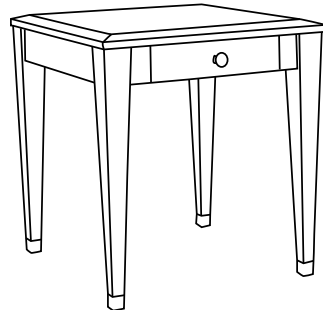

Duralee Fine Furniture®, Inc.

S O H O

Dining table with sabots. Standard sizes only.

ITEM	W	D	H
80-575-DT	72	42	30
80-577-DT	84	42	30

SOHO

Round end table with sabots
80-530-RET 24 x 23

Rounded coffee table with sabots
80-540-RCT 36 x 18
80-542-RCT 42 x 18

End table with sabots
80-550-ET 24 x 24 x 23

Coffee table with sabots
80-560-CT 42 x 24 x 20
80-562-CT 50 x 30 x 20

Night stand with drawer and sabots
80-565-NS 24 x 18 x 28
80-567-NS 28 x 20 x 28

End table with drawer and sabots
80-570-ET 24 x 24 x 26
80-572-ET 30 x 30 x 26

Console with sabots
80-580-C 60 x 18 x 32
80-582-C 72 x 20 x 32

Game table with sabots
80-585-GT 36 x 36 x 29
80-587-GT 42 x 42 x 29