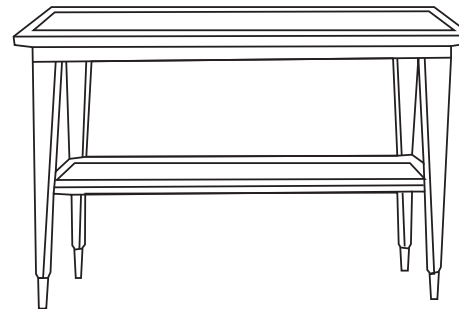

Duralee Fine Furniture®, Inc.

S O H O

Dining table with sabots. Standard sizes only.

ITEM	W	D	H
80-575-DT	72	42	30
80-577-DT	84	42	30

SOHO

Round end table with sabots
80-530-RET 24 x 23

Rounded coffee table with sabots
80-540-RCT 36 x 18
80-542-RCT 42 x 18

End table with sabots
80-550-ET 24 x 24 x 23

Coffee table with sabots
80-560-CT 42 x 24 x 20
80-562-CT 50 x 30 x 20

Night stand with drawer and sabots
80-565-NS 24 x 18 x 28
80-567-NS 28 x 20 x 28

End table with drawer and sabots
80-570-ET 24 x 24 x 26
80-572-ET 30 x 30 x 26

Console with sabots
80-580-C 60 x 18 x 32
80-582-C 72 x 20 x 32

Game table with sabots
80-585-GT 36 x 36 x 29
80-587-GT 42 x 42 x 29