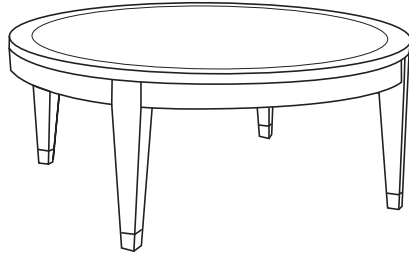

Duralee Fine Furniture®, Inc.

S O H O

Dining table with sabots. Standard sizes only.

ITEM	W	D	H
80-575-DT	72	42	30
80-577-DT	84	42	30

SOHO

Round end table with sabots
80-530-RET 24 x 23

Rounded coffee table with sabots
80-540-RCT 36 x 18
80-542-RCT 42 x 18

End table with sabots
80-550-ET 24 x 24 x 23

Coffee table with sabots
80-560-CT 42 x 24 x 20
80-562-CT 50 x 30 x 20

Night stand with drawer and sabots
80-565-NS 24 x 18 x 28
80-567-NS 28 x 20 x 28

End table with drawer and sabots
80-570-ET 24 x 24 x 26
80-572-ET 30 x 30 x 26

Console with sabots
80-580-C 60 x 18 x 32
80-582-C 72 x 20 x 32

Game table with sabots
80-585-GT 36 x 36 x 29
80-587-GT 42 x 42 x 29