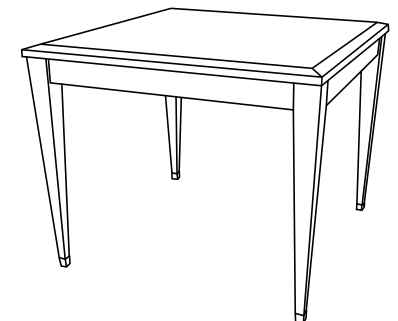

Duralee Fine Furniture®, Inc.

S O H O

Dining table with sabots. Standard sizes only.

ITEM	W	D	H
80-575-DT	72	42	30
80-577-DT	84	42	30

SOHO

Round end table with sabots
80-530-RET 24 x 23

Rounded coffee table with sabots
80-540-RCT 36 x 18
80-542-RCT 42 x 18

End table with sabots
80-550-ET 24 x 24 x 23

Coffee table with sabots
80-560-CT 42 x 24 x 20
80-562-CT 50 x 30 x 20

Night stand with drawer and sabots
80-565-NS 24 x 18 x 28
80-567-NS 28 x 20 x 28

End table with drawer and sabots
80-570-ET 24 x 24 x 26
80-572-ET 30 x 30 x 26

Console with sabots
80-580-C 60 x 18 x 32
80-582-C 72 x 20 x 32

Game table with sabots
80-585-GT 36 x 36 x 29
80-587-GT 42 x 42 x 29