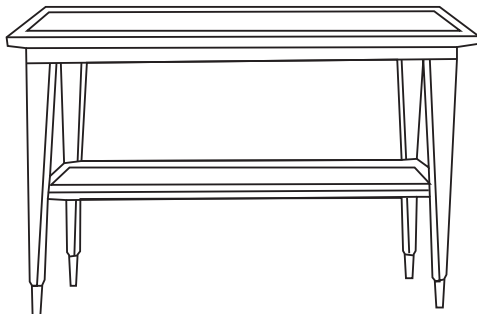

Duralee Fine Furniture®, Inc.

S O H O

Coffee table with sabots. Standard sizes only.

ITEM	W	D	H
80-560-CT	42	24	20
80-562-CT	50	30	20

Round end table with sabots
80-530-RET 24 x 23

Rounded coffee table with sabots
80-540-RCT 36 x 18
80-542-RCT 42 x 18

End table with sabots
80-550-ET 24 x 24 x 23

Night stand with drawer and sabots
80-565-NS 24 x 18 x 28
80-567-NS 28 x 20 x 28

End table with drawer and sabots
80-570-ET 24 x 24 x 26
80-572-ET 30 x 30 x 26

Dining table with sabots
80-575-DT 72 x 42 x 30
80-577-DT 84 x 42 x 30

Console with sabots
80-580-C 60 x 18 x 32
80-582-C 72 x 20 x 32

Game table with sabots
80-585-GT 36 x 36 x 29
80-587-GT 42 x 42 x 29