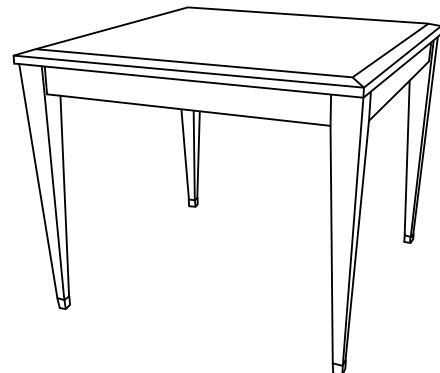

Duralee Fine Furniture®, Inc.

S O H O

Coffee table with sabots. Standard sizes only.

ITEM	W	D	H
80-560-CT	42	24	20
80-562-CT	50	30	20

Round end table with sabots
80-530-RET 24 x 23

Rounded coffee table with sabots
80-540-RCT 36 x 18
80-542-RCT 42 x 18

End table with sabots
80-550-ET 24 x 24 x 23

Night stand with drawer and sabots
80-565-NS 24 x 18 x 28
80-567-NS 28 x 20 x 28

End table with drawer and sabots
80-570-ET 24 x 24 x 26
80-572-ET 30 x 30 x 26

Dining table with sabots
80-575-DT 72 x 42 x 30
80-577-DT 84 x 42 x 30

Console with sabots
80-580-C 60 x 18 x 32
80-582-C 72 x 20 x 32

Game table with sabots
80-585-GT 36 x 36 x 29
80-587-GT 42 x 42 x 29