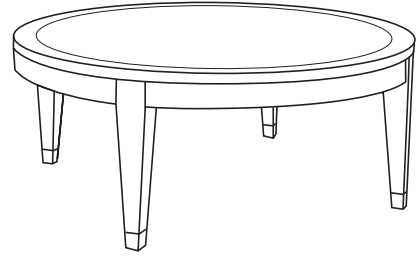

Duralee Fine Furniture®, Inc.

S O H O

Coffee table with sabots. Standard sizes only.

ITEM	W	D	H
80-560-CT	42	24	20
80-562-CT	50	30	20

Round end table with sabots
80-530-RET 24 x 23

Rounded coffee table with sabots
80-540-RCT 36 x 18
80-542-RCT 42 x 18

End table with sabots
80-550-ET 24 x 24 x 23

Night stand with drawer and sabots
80-565-NS 24 x 18 x 28
80-567-NS 28 x 20 x 28

End table with drawer and sabots
80-570-ET 24 x 24 x 26
80-572-ET 30 x 30 x 26

Dining table with sabots
80-575-DT 72 x 42 x 30
80-577-DT 84 x 42 x 30

Console with sabots
80-580-C 60 x 18 x 32
80-582-C 72 x 20 x 32

Game table with sabots
80-585-GT 36 x 36 x 29
80-587-GT 42 x 42 x 29