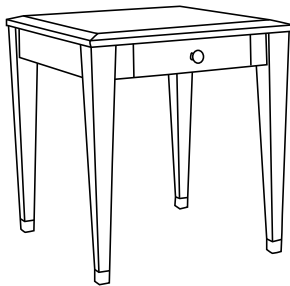

Duralee Fine Furniture®, Inc.

S O H O

Coffee table with sabots. Standard sizes only.

ITEM	W	D	H
80-560-CT	42	24	20
80-562-CT	50	30	20

Round end table with sabots
80-530-RET 24 x 23

Rounded coffee table with sabots
80-540-RCT 36 x 18
80-542-RCT 42 x 18

End table with sabots
80-550-ET 24 x 24 x 23

Night stand with drawer and sabots
80-565-NS 24 x 18 x 28
80-567-NS 28 x 20 x 28

End table with drawer and sabots
80-570-ET 24 x 24 x 26
80-572-ET 30 x 30 x 26

Dining table with sabots
80-575-DT 72 x 42 x 30
80-577-DT 84 x 42 x 30

Console with sabots
80-580-C 60 x 18 x 32
80-582-C 72 x 20 x 32

Game table with sabots
80-585-GT 36 x 36 x 29
80-587-GT 42 x 42 x 29