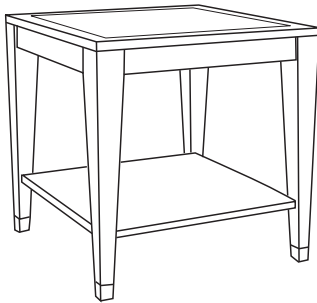

Duralee Fine Furniture®, Inc.

S O H O

Coffee table with sabots. Standard sizes only.

ITEM	W	D	H
80-560-CT	42	24	20
80-562-CT	50	30	20

Round end table with sabots
80-530-RET 24 x 23

Rounded coffee table with sabots
80-540-RCT 36 x 18
80-542-RCT 42 x 18

End table with sabots
80-550-ET 24 x 24 x 23

Night stand with drawer and sabots
80-565-NS 24 x 18 x 28
80-567-NS 28 x 20 x 28

End table with drawer and sabots
80-570-ET 24 x 24 x 26
80-572-ET 30 x 30 x 26

Dining table with sabots
80-575-DT 72 x 42 x 30
80-577-DT 84 x 42 x 30

Console with sabots
80-580-C 60 x 18 x 32
80-582-C 72 x 20 x 32

Game table with sabots
80-585-GT 36 x 36 x 29
80-587-GT 42 x 42 x 29