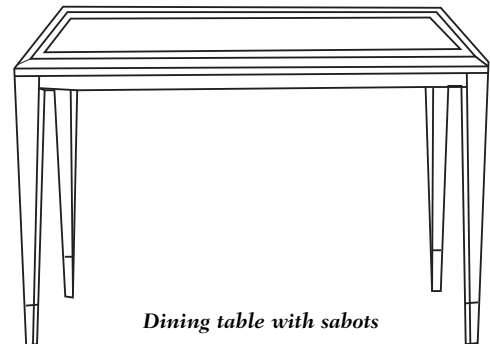

Duralee Fine Furniture®, Inc.

S O H O

Coffee table with sabots. Standard sizes only.

ITEM	W	D	H
80-560-CT	42	24	20
80-562-CT	50	30	20

Round end table with sabots
80-530-RET 24 x 23

Rounded coffee table with sabots
80-540-RCT 36 x 18
80-542-RCT 42 x 18

End table with sabots
80-550-ET 24 x 24 x 23

Night stand with drawer and sabots
80-565-NS 24 x 18 x 28
80-567-NS 28 x 20 x 28

End table with drawer and sabots
80-570-ET 24 x 24 x 26
80-572-ET 30 x 30 x 26