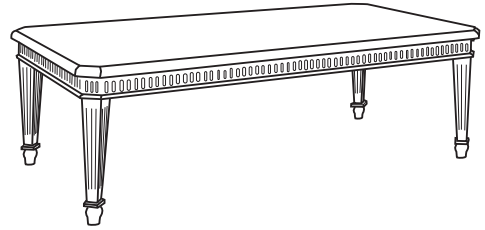

Duralee Fine Furniture®, Inc.

S A N M A R I N O

End table with clipped corners. Standard size only.

ITEM	W	D	H
80-115-ET	24	18	24

Chest of drawers with clipped corners
80-100-CD 34 x 18 x 32

Coffee table with clipped corners
80-110-CT 48 x 24 x 18
80-112-CT 60 x 30 x 18*
*limited stock

Console with clipped corners
80-120-C 60 x 16 x 32
80-122-C 72 x 18 x 32