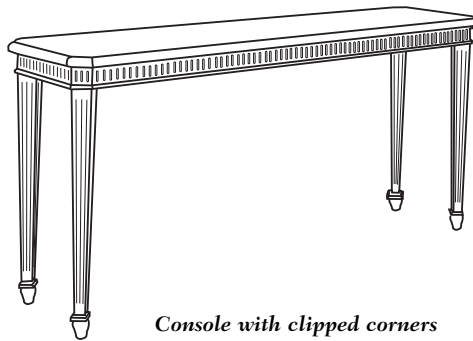

Duralee Fine Furniture®, Inc.

S A N M A R I N O

End table with clipped corners. Standard size only.

ITEM	W	D	H
80-115-ET	24	18	24

Chest of drawers with clipped corners
80-100-CD 34 x 18 x 32

Coffee table with clipped corners
80-110-CT 48 x 24 x 18
80-112-CT 60 x 30 x 18*
*limited stock

Console with clipped corners
80-120-C 60 x 16 x 32
80-122-C 72 x 18 x 32