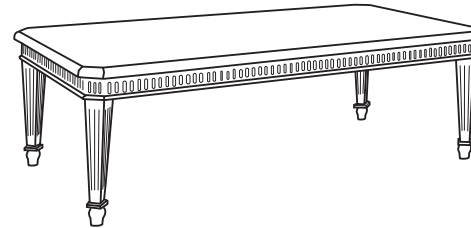

Durable Fine Furniture®, Inc.

S A N M A R I N O

Console with clipped corners. Standard sizes only.

ITEM	W	D	H
80-120-C	60	16	32
80-122-C	72	18	32

SAN MARINO

Chest of drawers with clipped corners
80-100-CD 34 x 18 x 32

Coffee table with clipped corners
80-110-CT 48 x 24 x 18
80-112-CT 60 x 30 x 18*
*limited stock

Console with clipped corners
80-120-C 60 x 16 x 32
80-122-C 72 x 18 x 32