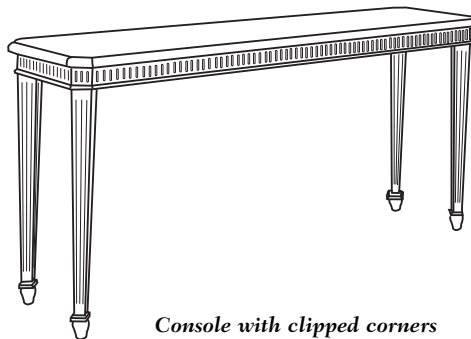

Durable Fine Furniture®, Inc.

S A N M A R I N O

Console with clipped corners. Standard sizes only.

ITEM	W	D	H
80-120-C	60	16	32
80-122-C	72	18	32

SAN MARINO

Chest of drawers with clipped corners
80-100-CD 34 x 18 x 32

Coffee table with clipped corners
80-110-CT 48 x 24 x 18
80-112-CT 60 x 30 x 18*
*limited stock

Console with clipped corners
80-120-C 60 x 16 x 32
80-122-C 72 x 18 x 32