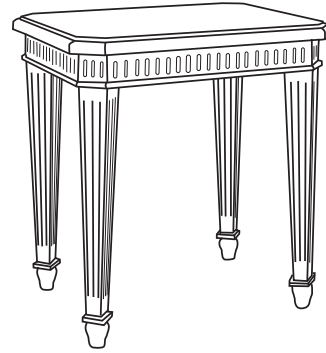

Durable Fine Furniture®, Inc.

S A N M A R I N O

*Chest of drawers with clipped corners. Standard size only.*

ITEM	W	D	H
80-100-CD	34	18	32

*Coffee table with clipped corners*

80-110-CT 48 x 24 x 18  
80-112-CT 60 x 30 x 18\*

\*limited stock

*End table with clipped corners*

80-115-ET 24 x 18 x 24

*Console with clipped corners*

80-120-C 60 x 16 x 32  
80-122-C 72 x 18 x 32