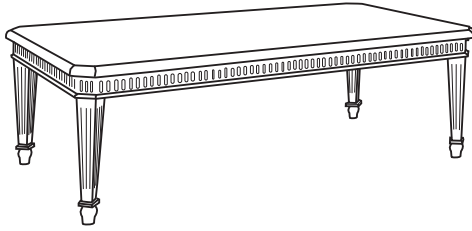

Durable Fine Furniture®, Inc.

S A N M A R I N O

*Chest of drawers with clipped corners. Standard size only.*

ITEM	W	D	H
80-100-CD	34	18	32

*Coffee table with clipped corners*

80-110-CT 48 x 24 x 18  
80-112-CT 60 x 30 x 18\*

\*limited stock

*End table with clipped corners*

80-115-ET 24 x 18 x 24

*Console with clipped corners*

80-120-C 60 x 16 x 32  
80-122-C 72 x 18 x 32