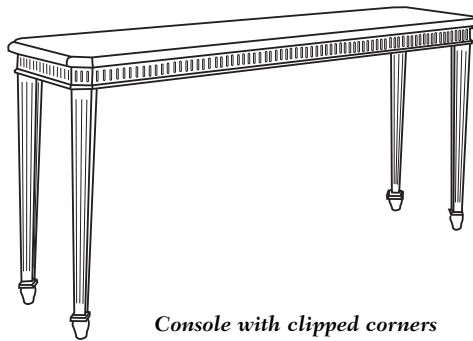

Durable Fine Furniture®, Inc.

S A N M A R I N O

*Chest of drawers with clipped corners. Standard size only.*

ITEM	W	D	H
80-100-CD	34	18	32

*Coffee table with clipped corners*

80-110-CT 48 x 24 x 18  
80-112-CT 60 x 30 x 18\*

\*limited stock

*End table with clipped corners*

80-115-ET 24 x 18 x 24

*Console with clipped corners*

80-120-C 60 x 16 x 32  
80-122-C 72 x 18 x 32