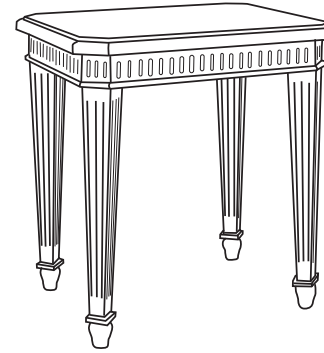

Duralee Fine Furniture®, Inc.

S A N M A R I N O

Coffee table with clipped corners. Standard sizes only.

ITEM	W	D	H
80-110-CT	48	24	18
80-112-CT	60	30	18

SAN MARINO

Chest of drawers with clipped corners
80-100-CD 34 x 18 x 32

End table with clipped corners
80-115-ET 24 x 18 x 24

Console with clipped corners
80-120-C 60 x 16 x 32
80-122-C 72 x 18 x 32