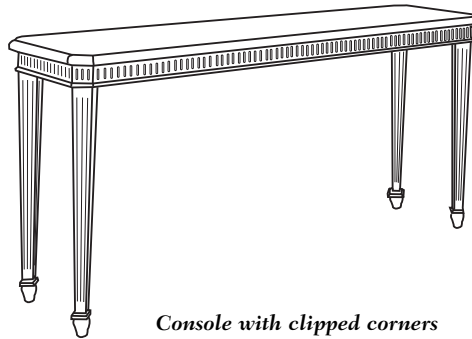

Duralee Fine Furniture®, Inc.

S A N M A R I N O

Coffee table with clipped corners. Standard sizes only.

ITEM	W	D	H
80-110-CT	48	24	18
80-112-CT	60	30	18

SAN MARINO

Chest of drawers with clipped corners
80-100-CD 34 x 18 x 32

End table with clipped corners
80-115-ET 24 x 18 x 24

Console with clipped corners
80-120-C 60 x 16 x 32
80-122-C 72 x 18 x 32