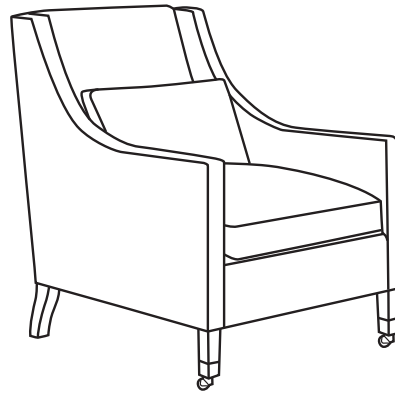

Duralee Fine Furniture®, Inc.

W E S T S I D E

Box back kidney pillows

ITEM	W	D	H	SW	SD	SH	AH
10-480-62	62	38	39	56	21	20	25
10-480-73	73	38	39	67	21	20	25
<i>Shown</i> 10-480-85	85	38	39	79	21	20	25

**with kidney*

WESTSIDE

30-480 - Lounge chair
Tight back with 16 x 20 box back kidney pillow and
standard legs
29 x 38 x 39 SW: 23 SD: 21 SH: 20 AH: 25

30-481 - Ottoman
27 x 18 x 20
Matches lounge chair
30-480