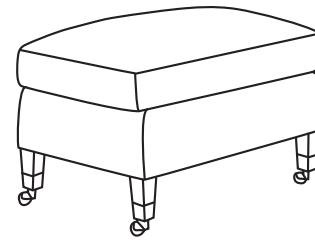

Duralee Fine Furniture®, Inc.

W E S T S I D E

Box back kidney pillows

ITEM	W	D	H	SW	SD	SH	AH
10-480-62	62	38	39	56	21	20	25
10-480-73	73	38	39	67	21	20	25
<i>Shown</i> 10-480-85	85	38	39	79	21	20	25

**with kidney*

WESTSIDE

30-480 - Lounge chair
Tight back with 16 x 20 box back kidney pillow and
standard legs
29 x 38 x 39 SW: 23 SD: 21 SH: 20 AH: 25

30-481 - Ottoman
27 x 18 x 20
Matches lounge chair
30-480