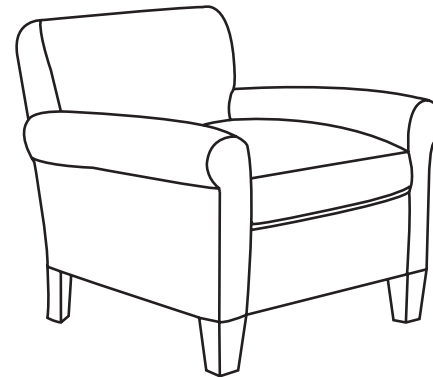

Duralee Fine Furniture®, Inc.

W E S T P O R T

*Tight back with standard legs only*

ITEM	W	D	H	SW	SD	SH	AH
10-400-60	60	35	32.5	43	22	20	25
10-400-72	72	35	32.5	55	22	20	25
<i>Shown</i> 10-400-84	84	35	32.5	67	22	20	25
10-400-96	96	35	32.5	79	22	20	25

---

WESTPORT

---

*10-400 - Sofa*  
*Tight back with standard legs only*

10-400-60	60 x 35 x 32.5	SW: 43	SD: 22	SH: 20	AH: 25
10-400-72	72 x 35 x 32.5	SW: 55	SD: 22	SH: 20	AH: 25
10-400-84	84 x 35 x 32.5	SW: 67	SD: 22	SH: 20	AH: 25
10-400-96	96 x 35 x 32.5	SW: 79	SD: 22	SH: 20	AH: 25

*30-235 - Lounge chair*  
*Tight boxed back with standard legs only*  
34 x 35 x 32.5 SW: 18 SD: 22 SH: 20 AH: 25

*30-236 Westport*  
*with standard legs only*  
25 x 25 x 19  
*Matches lounge chair*  
30-235