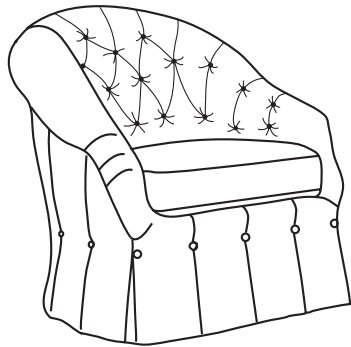

Duralee Fine Furniture®, Inc.

T U S C A N Y

*Tufted back with button pleated waterfall skirt. Standard sizes only.*

ITEM	W	D	H	SW	SD	SH	AH
<i>Shown</i> 10-110-72	72	36	36	56	22.5	21	27.5
10-110-84	84	36	36	68	22.5	21	27.5
10-110-96	96	36	36	80	22.5	21	27.5

TUSCANY

10-110 - Sofa

*Tufted back with button pleated waterfall skirt*

10-110-72 72 x 36 x 36 SW: 56 SD: 22.5 SH: 21 AH: 27.5

10-110-84 84 x 36 x 36 SW: 68 SD: 22.5 SH: 21 AH: 27.5

10-110-96 96 x 36 x 36 SW: 80 SD: 22.5 SH: 21 AH: 27.5

10-113 - Chaise

*Chaise with arms, tufted back and button pleated waterfall skirt*

34 x 68 x 36 SW: 18 SD: 54.5 SH: 21 AH: 27.5

30-110 - Lounge Chair

*Tufted back with button pleated waterfall skirt*

36 x 36 x 36 SW: 20 SD: 22 SH: 21 AH: 27.5

30-111 - Ottoman

*button pleated waterfall skirt*

31 x 20 x 18

*Matches lounge chair*

30-110

30-115 - Lounge Chair

*Tufted back with standard kick pleat skirt*

36 x 36 x 36 SW: 20 SD: 22 SH: 21 AH: 27.5