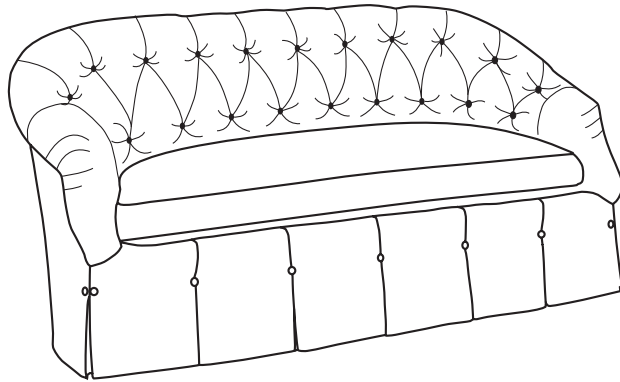

Duralee Fine Furniture®, Inc.

T U S C A N Y

*Tufted back with button pleated waterfall skirt. Standard sizes only.*

ITEM	W	D	H	SW	SD	SH	AH
<i>Shown</i> 10-110-72	72	36	36	56	22.5	21	27.5
10-110-84	84	36	36	68	22.5	21	27.5
10-110-96	96	36	36	80	22.5	21	27.5

TUSCANY

10-110 - Sofa

*Tufted back with button pleated waterfall skirt*

10-110-72 72 x 36 x 36 SW: 56 SD: 22.5 SH: 21 AH: 27.5

10-110-84 84 x 36 x 36 SW: 68 SD: 22.5 SH: 21 AH: 27.5

10-110-96 96 x 36 x 36 SW: 80 SD: 22.5 SH: 21 AH: 27.5

10-113 - Chaise

*Chaise with arms, tufted back and button pleated waterfall skirt*

34 x 68 x 36 SW: 18 SD: 54.5 SH: 21 AH: 27.5

30-110 - Lounge Chair

*Tufted back with button pleated waterfall skirt*

36 x 36 x 36 SW: 20 SD: 22 SH: 21 AH: 27.5

30-111 - Ottoman

*button pleated waterfall skirt*

31 x 20 x 18

*Matches lounge chair*

30-110

30-115 - Lounge Chair

*Tufted back with standard kick pleat skirt*

36 x 36 x 36 SW: 20 SD: 22 SH: 21 AH: 27.5