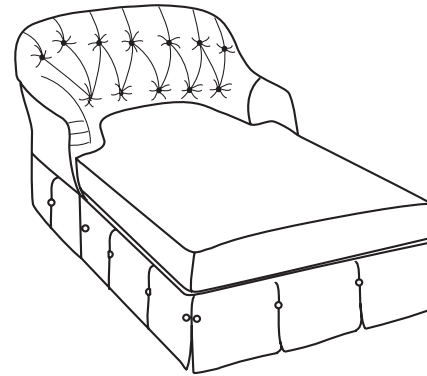

Duralee Fine Furniture®, Inc.

T U S C A N Y

*Tufted back with button pleated waterfall skirt. Standard sizes only.*

ITEM	W	D	H	SW	SD	SH	AH
<i>Shown</i> 10-110-72	72	36	36	56	22.5	21	27.5
10-110-84	84	36	36	68	22.5	21	27.5
10-110-96	96	36	36	80	22.5	21	27.5

TUSCANY

10-110 - Sofa

*Tufted back with button pleated waterfall skirt*

10-110-72 72 x 36 x 36 SW: 56 SD: 22.5 SH: 21 AH: 27.5

10-110-84 84 x 36 x 36 SW: 68 SD: 22.5 SH: 21 AH: 27.5

10-110-96 96 x 36 x 36 SW: 80 SD: 22.5 SH: 21 AH: 27.5

10-113 - Chaise

*Chaise with arms, tufted back and button pleated waterfall skirt*

34 x 68 x 36 SW: 18 SD: 54.5 SH: 21 AH: 27.5

30-110 - Lounge Chair

*Tufted back with button pleated waterfall skirt*

36 x 36 x 36 SW: 20 SD: 22 SH: 21 AH: 27.5

30-111 - Ottoman

*button pleated waterfall skirt*

31 x 20 x 18

*Matches lounge chair*

30-110

30-115 - Lounge Chair

*Tufted back with standard kick pleat skirt*

36 x 36 x 36 SW: 20 SD: 22 SH: 21 AH: 27.5