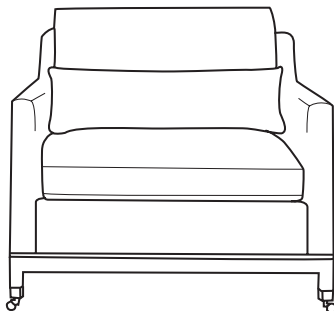

Duralee Fine Furniture®, Inc.

S O H O

Box back pillows with wood base and two kidney pillows

ITEM	W	D	H	SW	SD*	SH	AH
10-460-60	60	40	42	52	24	20.5	30
10-460-72	72	40	42	64	24	20.5	30
<i>Shown</i> 10-460-84	84	40	42	76	24	20.5	30

**w/o kidney*

SOHO

10-460 - Sofa

*Box back with kidney pillows, concealed welts,
wood base and sabots with casters*

10-460-60 60 x 40 x 42 SW: 52 SD: 24* SH: 20.5 AH: 30

10-460-72 72 x 40 x 42 SW: 64 SD: 24* SH: 20.5 AH: 30

10-460-84 84 x 40 x 42 SW: 76 SD: 24* SH: 20.5 AH: 30

**w/o kidney*

30-460 - Lounge chair

*Box back pillow, doubled needed, kidney pillow, and
wood base*

34 x 40 x 42 SW: 26 SD: 24 SH: 21.5 AH: 30

50-461 - Large Ottoman

*Exposed wood base with
concealed welts and sabots with casters*

48.5 x 27 x 19.5