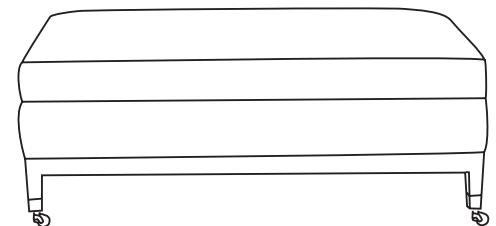

10-460-84 84 x 40 x 42 SW: 76 SD: 24* SH: 20.5 AH: 30

**w/o kidney*

30-460 - Lounge chair

*Box back pillow, doubled needed, kidney pillow, and
wood base*

34 x 40 x 42 SW: 26 SD: 24 SH: 21.5 AH: 30

50-461 - Large Ottoman

*Exposed wood base with
concealed welts and sabots with casters*

48.5 x 27 x 19.5