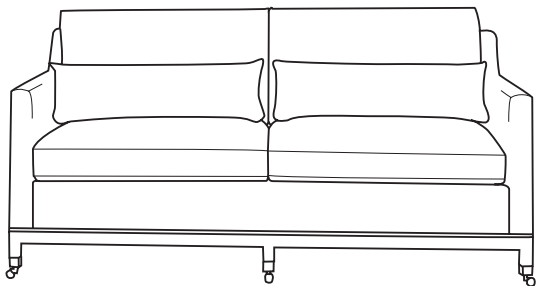

Duralee Fine Furniture®, Inc.

S O H O

Box back pillows with wood base and two kidney pillows

ITEM	W	D	H	SW	SD*	SH	AH
10-460-60	60	40	42	52	24	20.5	30
10-460-72	72	40	42	64	24	20.5	30
<i>Shown</i> 10-460-84	84	40	42	76	24	20.5	30

**w/o kidney*

SOHO

10-460 - Sofa

*Box back with kidney pillows, concealed welts,
wood base and sabots with casters*

10-460-60 60 x 40 x 42 SW: 52 SD: 24* SH: 20.5 AH: 30

10-460-72 72 x 40 x 42 SW: 64 SD: 24* SH: 20.5 AH: 30

10-460-84 84 x 40 x 42 SW: 76 SD: 24* SH: 20.5 AH: 30

**w/o kidney*

30-460 - Lounge chair

*Box back pillow, doubled needed, kidney pillow, and
wood base*

34 x 40 x 42 SW: 26 SD: 24 SH: 21.5 AH: 30

50-461 - Large Ottoman

*Exposed wood base with
concealed welts and sabots with casters*

48.5 x 27 x 19.5