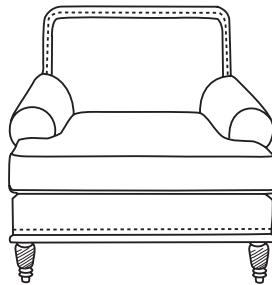

Duralee Fine Furniture®, Inc.

S A N P A U L O

Box back pillows with nail head trim and legs

ITEM	W	D	H	SW	SD	SH	AH
10-210-72	72	40	38	53	22	22	26
<i>Shown</i> 10-210-84	84	40	38	65	22	22	26
10-210-96	96	40	38	77	22	22	26

SAN PAULO

10-210 - Sofa

Box back pillows with nail head trim and legs

10-210-72 72 x 40 x 38 SW: 53 SD: 22 SH: 22 AH: 26

10-210-84 84 x 40 x 38 SW: 65 SD: 22 SH: 22 AH: 26

10-210-96 96 x 40 x 38 SW: 77 SD: 22 SH: 22 AH: 26

30-205 - Lounge chair

Tight boxed back with nail head trim and legs

38 x 40 x 38 SW: 19 SD: 22 SH: 21 AH: 26.5