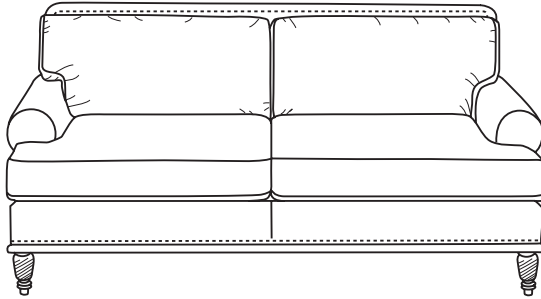

Duralee Fine Furniture®, Inc.

S A N P A U L O

Box back pillows with nail head trim and legs

ITEM	W	D	H	SW	SD	SH	AH
10-210-72	72	40	38	53	22	22	26
<i>Shown</i> 10-210-84	84	40	38	65	22	22	26
10-210-96	96	40	38	77	22	22	26

SAN PAULO

10-210 - Sofa

Box back pillows with nail head trim and legs

10-210-72 72 x 40 x 38 SW: 53 SD: 22 SH: 22 AH: 26

10-210-84 84 x 40 x 38 SW: 65 SD: 22 SH: 22 AH: 26

10-210-96 96 x 40 x 38 SW: 77 SD: 22 SH: 22 AH: 26

30-205 - Lounge chair

Tight boxed back with nail head trim and legs

38 x 40 x 38 SW: 19 SD: 22 SH: 21 AH: 26.5