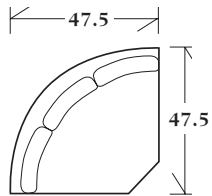

**ROCHESTER**

**10-300 - Sofa**

*Box back pillows with legs*

- 10-300-76 76 x 39 x 37 SW: 54 SD: 23 SH: 20 AH: 26
- 10-300-84 84 x 39 x 37 SW: 62 SD: 23 SH: 20 AH: 26
- 10-300-96 96 x 39 x 37 SW: 74 SD: 23 SH: 20 AH: 26

**30-200 - Lounge Chair**

*Box back with legs*

- 42 x 39 x 37.5 SW: 20 SD: 23 SH: 20 AH: 26

**SECTIONALS**

**20-300 - (Sleeper available: Full or Queen) Box back pillows with legs**  
*See Price List for Additional Configurations*

**Wedge**

- 47.5 x 47.5 x 37
- SW: 45 SD: 23 SH: 20

**Corner**

- 39 x 39 x 37
- SW: 23 SD: 23 SH: 20

**Left or right arm  
facing sofa**

- 74 x 39 x 37
- SW: 63 SD: 23 SH: 20 AH: 26

**Left or right arm  
facing loveseat**

- 53 x 39 x 37
- SW: 43 SD: 23 SH: 20 AH: 26

**Left or right arm  
facing chaise**

- 32 x 70 x 37
- SW: 22 SD: 55 SH: 20 AH: 26