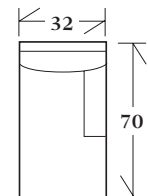

**ROCHESTER**

**10-300 - Sofa**

*Box back pillows with legs*

- 10-300-76 76 x 39 x 37 SW: 54 SD: 23 SH: 20 AH: 26
- 10-300-84 84 x 39 x 37 SW: 62 SD: 23 SH: 20 AH: 26
- 10-300-96 96 x 39 x 37 SW: 74 SD: 23 SH: 20 AH: 26

**30-200 - Lounge Chair**

*Box back with legs*

- 42 x 39 x 37.5 SW: 20 SD: 23 SH: 20 AH: 26

**SECTIONALS**

**20-300 - (Sleeper available: Full or Queen) Box back pillows with legs**  
*See Price List for Additional Configurations*

**Wedge**

- 47.5 x 47.5 x 37
- SW: 45 SD: 23 SH: 20

**Corner**

- 39 x 39 x 37
- SW: 23 SD: 23 SH: 20

**Left or right arm  
facing sofa**

- 74 x 39 x 37
- SW: 63 SD: 23 SH: 20 AH: 26

**Left or right arm  
facing loveseat**

- 53 x 39 x 37
- SW: 43 SD: 23 SH: 20 AH: 26

**Left or right arm  
facing chaise**

- 32 x 70 x 37
- SW: 22 SD: 55 SH: 20 AH: 26