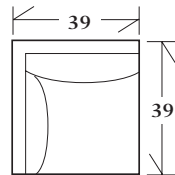

**ROCHESTER**

**10-300 - Sofa**

*Box back pillows with legs*

- 10-300-76 76 x 39 x 37 SW: 54 SD: 23 SH: 20 AH: 26
- 10-300-84 84 x 39 x 37 SW: 62 SD: 23 SH: 20 AH: 26
- 10-300-96 96 x 39 x 37 SW: 74 SD: 23 SH: 20 AH: 26

**30-200 - Lounge Chair**

*Box back with legs*

- 42 x 39 x 37.5 SW: 20 SD: 23 SH: 20 AH: 26

**SECTIONALS**

**20-300 - (Sleeper available: Full or Queen) Box back pillows with legs**  
*See Price List for Additional Configurations*

**Wedge**

- 47.5 x 47.5 x 37
- SW: 45 SD: 23 SH: 20

**Corner**

- 39 x 39 x 37
- SW: 23 SD: 23 SH: 20

**Left or right arm  
facing sofa**

- 74 x 39 x 37
- SW: 63 SD: 23 SH: 20 AH: 26

**Left or right arm  
facing loveseat**

- 53 x 39 x 37
- SW: 43 SD: 23 SH: 20 AH: 26

**Left or right arm  
facing chaise**

- 32 x 70 x 37
- SW: 22 SD: 55 SH: 20 AH: 26