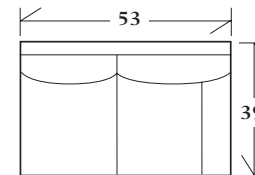

**30-200 - Lounge Chair**

*Box back with legs*

- 42 x 39 x 37.5 SW: 20 SD: 23 SH: 20 AH: 26

**SECTIONALS**

**20-300 - (Sleeper available: Full or Queen) Box back pillows with legs**  
*See Price List for Additional Configurations*

**Wedge**

- 47.5 x 47.5 x 37
- SW: 45 SD: 23 SH: 20

**Corner**

- 39 x 39 x 37
- SW: 23 SD: 23 SH: 20

**Left or right arm  
facing sofa**

- 74 x 39 x 37
- SW: 63 SD: 23 SH: 20 AH: 26

**Left or right arm  
facing loveseat**

- 53 x 39 x 37
- SW: 43 SD: 23 SH: 20 AH: 26

**Left or right arm  
facing chaise**

- 32 x 70 x 37
- SW: 22 SD: 55 SH: 20 AH: 26