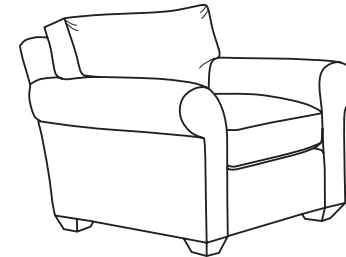

Duralee Fine Furniture®, Inc.

R O C H E S T E R

*Box back pillows with legs*

ITEM	W	D	H	SW	SD	SH	AH
10-300-76	76	39	37	54	23	20	26
<i>Shown</i> 10-300-84	84	39	37	62	23	20	26
10-300-96	96	39	37	74	23	20	26

**ROCHESTER**

**10-300 - Sofa**

*Box back pillows with legs*

- 10-300-76 76 x 39 x 37 SW: 54 SD: 23 SH: 20 AH: 26
- 10-300-84 84 x 39 x 37 SW: 62 SD: 23 SH: 20 AH: 26
- 10-300-96 96 x 39 x 37 SW: 74 SD: 23 SH: 20 AH: 26

**30-200 - Lounge Chair**

*Box back with legs*

- 42 x 39 x 37.5 SW: 20 SD: 23 SH: 20 AH: 26

**SECTIONALS**

**20-300 - (Sleeper available: Full or Queen) Box back pillows with legs**  
*See Price List for Additional Configurations*

**Wedge**

- 47.5 x 47.5 x 37
- SW: 45 SD: 23 SH: 20

**Corner**

- 39 x 39 x 37
- SW: 23 SD: 23 SH: 20

**Left or right arm  
facing sofa**

- 74 x 39 x 37
- SW: 63 SD: 23 SH: 20 AH: 26

**Left or right arm  
facing loveseat**