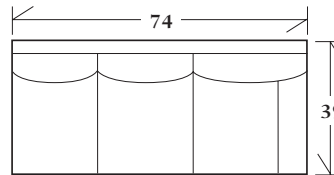

**ROCHESTER**

**10-300 - Sofa**

*Box back pillows with legs*

- 10-300-76 76 x 39 x 37 SW: 54 SD: 23 SH: 20 AH: 26
- 10-300-84 84 x 39 x 37 SW: 62 SD: 23 SH: 20 AH: 26
- 10-300-96 96 x 39 x 37 SW: 74 SD: 23 SH: 20 AH: 26

**30-200 - Lounge Chair**

*Box back with legs*

- 42 x 39 x 37.5 SW: 20 SD: 23 SH: 20 AH: 26

**SECTIONALS**

**20-300 - (Sleeper available: Full or Queen) Box back pillows with legs**  
*See Price List for Additional Configurations*

**Wedge**

- 47.5 x 47.5 x 37
- SW: 45 SD: 23 SH: 20

**Corner**

- 39 x 39 x 37
- SW: 23 SD: 23 SH: 20

**Left or right arm  
facing sofa**

- 74 x 39 x 37
- SW: 63 SD: 23 SH: 20 AH: 26

**Left or right arm  
facing loveseat**

- 53 x 39 x 37
- SW: 43 SD: 23 SH: 20 AH: 26

**Left or right arm  
facing chaise**

- 32 x 70 x 37
- SW: 22 SD: 55 SH: 20 AH: 26