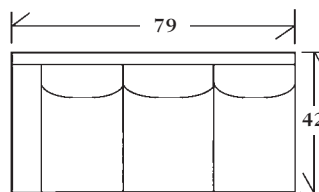

PALO ALTO

10-433 - Chaise
*Chaise with arm(s), box back
 concealed welts and legs*
 41 x 72 x 42 AH: 26 SH: 20 SD: 72

30-330 - Lounge chair
*Box back with
 concealed welts and legs*
 41 x 40 x 42 AH: 26 SH: 20 SD: 24

30-331 - Ottoman
 36 x 24 x 19
*Matches lounge chair
 30-330*

SECTIONALS

20-430 - (Sleeper not available) *Box back (semi-attached), concealed welts and legs - See Price List for Additional Configurations*

Wedge
 51 x 51 x 42
 SH: 20 SD: 24

Corner
 42 x 42 x 42
 SH: 20 SD: 24

Left or right arm facing sofa
 79 x 42 x 42
 AH: 26 SH: 20 SD: 24

Left or right arm facing loveseat
 54 x 42 x 42
 AH: 26 SH: 20 SD: 24

Left or right arm facing chaise
 30 x 72 x 42
 AH: 26 SH: 20 SD: 72