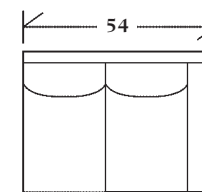

PALO ALTO

10-433 - Chaise
*Chaise with arm(s), box back
 concealed welts and legs*
 41 x 72 x 42 AH: 26 SH: 20 SD: 72

30-330 - Lounge chair
*Box back with
 concealed welts and legs*
 41 x 40 x 42 AH: 26 SH: 20 SD: 24

30-331 - Ottoman
 36 x 24 x 19
*Matches lounge chair
 30-330*

SECTIONALS

20-430 - (Sleeper not available) *Box back (semi-attached), concealed welts and legs - See Price List for Additional Configurations*

Wedge
 51 x 51 x 42
 SH: 20 SD: 24

Corner
 42 x 42 x 42
 SH: 20 SD: 24

Left or right arm facing sofa
 79 x 42 x 42
 AH: 26 SH: 20 SD: 24

Left or right arm facing loveseat
 54 x 42 x 42
 AH: 26 SH: 20 SD: 24