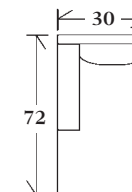

PALO ALTO

10-433 - Chaise
*Chaise with arm(s), box back
 concealed welts and legs*
 41 x 72 x 42 AH: 26 SH: 20 SD: 72

30-330 - Lounge chair
*Box back with
 concealed welts and legs*
 41 x 40 x 42 AH: 26 SH: 20 SD: 24

30-331 - Ottoman
 36 x 24 x 19
*Matches lounge chair
 30-330*

SECTIONALS

20-430 - (Sleeper not available) *Box back (semi-attached), concealed welts and legs - See Price List for Additional Configurations*

Wedge
 51 x 51 x 42
 SH: 20 SD: 24

Corner
 42 x 42 x 42
 SH: 20 SD: 24

Left or right arm facing sofa
 79 x 42 x 42
 AH: 26 SH: 20 SD: 24

Left or right arm facing loveseat
 54 x 42 x 42
 AH: 26 SH: 20 SD: 24

Left or right arm facing chaise
 30 x 72 x 42
 AH: 26 SH: 20 SD: 72