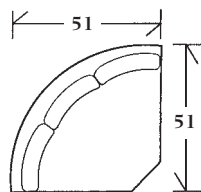

Duralee Fine Furniture®, Inc.

P A L O A L T O

Box back with concealed welts and legs

ITEM	W	D	H	AH	SH	SD
10-430-84	84	42	42	26	20	24
<i>Shown</i> 10-430-96	96	42	42	26	20	24
10-430-108	108	42	42	26	20	24

PALO ALTO

10-433 - Chaise
*Chaise with arm(s), box back
 concealed welts and legs*
 41 x 72 x 42 AH: 26 SH: 20 SD: 72

30-330 - Lounge chair
*Box back with
 concealed welts and legs*
 41 x 40 x 42 AH: 26 SH: 20 SD: 24

30-331 - Ottoman
 36 x 24 x 19
*Matches lounge chair
 30-330*

SECTIONALS

20-430 - (Sleeper not available) *Box back (semi-attached), concealed welts and legs - See Price List for Additional Configurations*

Wedge
 51 x 51 x 42
 SH: 20 SD: 24

Corner
 42 x 42 x 42
 SH: 20 SD: 24

Left or right arm facing sofa
 79 x 42 x 42
 AH: 26 SH: 20 SD: 24

Left or right arm facing loveseat
 54 x 42 x 42
 AH: 26 SH: 20 SD: 24