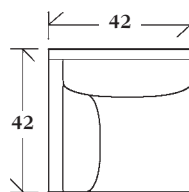

PALO ALTO

10-433 - Chaise
*Chaise with arm(s), box back
 concealed welts and legs*
 41 x 72 x 42 AH: 26 SH: 20 SD: 72

30-330 - Lounge chair
*Box back with
 concealed welts and legs*
 41 x 40 x 42 AH: 26 SH: 20 SD: 24

30-331 - Ottoman
 36 x 24 x 19
*Matches lounge chair
 30-330*

SECTIONALS

20-430 - (Sleeper not available) *Box back (semi-attached), concealed welts and legs - See Price List for Additional Configurations*

Wedge
 51 x 51 x 42
 SH: 20 SD: 24

Corner
 42 x 42 x 42
 SH: 20 SD: 24

Left or right arm facing sofa
 79 x 42 x 42
 AH: 26 SH: 20 SD: 24

Left or right arm facing loveseat
 54 x 42 x 42
 AH: 26 SH: 20 SD: 24

Left or right arm facing chaise
 30 x 72 x 42
 AH: 26 SH: 20 SD: 72