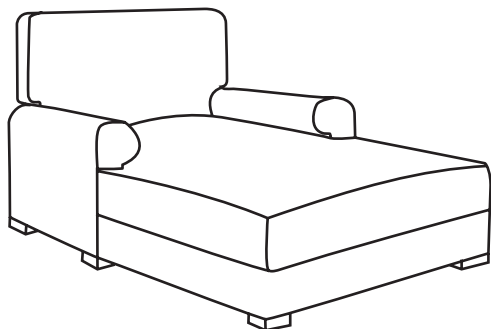

Duralee Fine Furniture®, Inc.

P A L O A L T O

Box back with concealed welts and legs

ITEM	W	D	H	AH	SH	SD
10-430-84	84	42	42	26	20	24
<i>Shown</i> 10-430-96	96	42	42	26	20	24
10-430-108	108	42	42	26	20	24

PALO ALTO

10-433 - Chaise
*Chaise with arm(s), box back
 concealed welts and legs*
 41 x 72 x 42 AH: 26 SH: 20 SD: 72

30-330 - Lounge chair
*Box back with
 concealed welts and legs*
 41 x 40 x 42 AH: 26 SH: 20 SD: 24

30-331 - Ottoman
 36 x 24 x 19
*Matches lounge chair
 30-330*

SECTIONALS

20-430 - (Sleeper not available) *Box back (semi-attached), concealed welts and legs - See Price List for Additional Configurations*

Wedge
 51 x 51 x 42
 SH: 20 SD: 24

Corner
 42 x 42 x 42
 SH: 20 SD: 24

Left or right arm facing sofa
 79 x 42 x 42
 AH: 26 SH: 20 SD: 24

Left or right arm facing loveseat
 54 x 42 x 42
 AH: 26 SH: 20 SD: 24