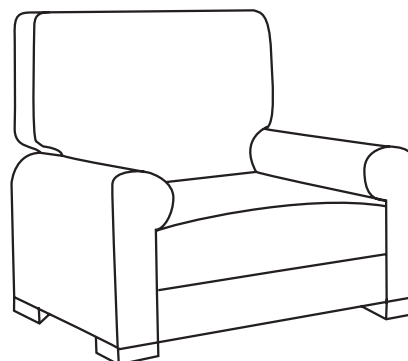

Duralee Fine Furniture®, Inc.

P A L O A L T O

Box back with concealed welts and legs

ITEM	W	D	H	AH	SH	SD
10-430-84	84	42	42	26	20	24
<i>Shown</i> 10-430-96	96	42	42	26	20	24
10-430-108	108	42	42	26	20	24

PALO ALTO

10-433 - Chaise
*Chaise with arm(s), box back
 concealed welts and legs*
 41 x 72 x 42 AH: 26 SH: 20 SD: 72

30-330 - Lounge chair
*Box back with
 concealed welts and legs*
 41 x 40 x 42 AH: 26 SH: 20 SD: 24

30-331 - Ottoman
 36 x 24 x 19
*Matches lounge chair
 30-330*

SECTIONALS

20-430 - (Sleeper not available) *Box back (semi-attached), concealed welts and legs - See Price List for Additional Configurations*

Wedge
 51 x 51 x 42
 SH: 20 SD: 24

Corner
 42 x 42 x 42
 SH: 20 SD: 24

Left or right arm facing sofa
 79 x 42 x 42
 AH: 26 SH: 20 SD: 24

Left or right arm facing loveseat
 54 x 42 x 42
 AH: 26 SH: 20 SD: 24