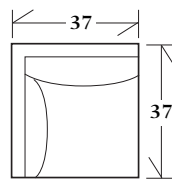

10-175-84 84 x 37 x 38 SW: 68 SD: 21 SH: 21 AH: 26

10-175-96 96 x 37 x 38 SW: 80 SD: 21 SH: 21 AH: 26

10-179 - Sleeper

Knife edge back pillows with tall kick pleat skirt

10-179-78 - Full 78 x 37 x 38 SW: 62 SD: 21 SH: 21 AH: 26

10-179-88 - Queen 88 x 37 x 38 SW: 72 SD: 21 SH: 21 AH: 26

PREMIUM FILL RECOMMENDED

30-172 - Lounge chair

Knife edge back pillow with tall kick pleat skirt

36 x 37 x 38 SW: 20 SD: 21 SH: 21 AH: 26

30-173 - Ottoman
with tall kick pleat skirt
31 x 20 x 20

Matches lounge chair
30-172

SECTIONALS

20-870 - (Sleeper available: Full or Queen) Knife edge back pillows with tall kick pleat skirt
See Price List for Additional Configurations

Wedge

46.5 x 46.5 x 38

SW: 42 SD: 21 SH: 21

Corner

37 x 37 x 38

SW: 21 SD: 21 SH: 21

Left or right arm
facing sofa

76 x 37 x 38

SW: 68 SD: 21 SH: 21 AH: 23

Left or right arm
facing loveseat

54 x 37 x 38