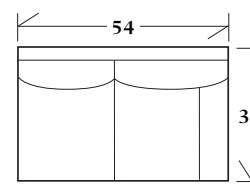

Matches lounge chair
30-172

SECTIONALS

20-870 - (Sleeper available: Full or Queen) Knife edge back pillows with tall kick pleat skirt
See Price List for Additional Configurations

Wedge

46.5 x 46.5 x 38

SW: 42 SD: 21 SH: 21

Corner

37 x 37 x 38

SW: 21 SD: 21 SH: 21

Left or right arm
facing sofa

76 x 37 x 38

SW: 68 SD: 21 SH: 21 AH: 23

Left or right arm
facing loveseat

54 x 37 x 38

SW: 45 SD: 21 SH: 21 AH: 23

Left or right arm
facing chaise

31 x 68 x 38

SW: 23 SD: 53 SH: 21 AH: 23