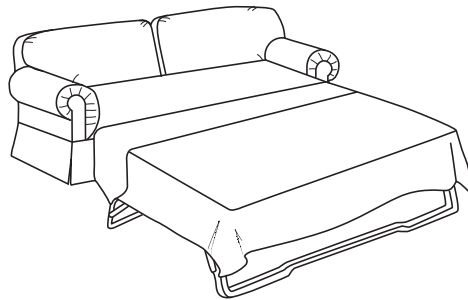

MONTREAL

10-171 - Sofa

Tight back with tall kick pleat skirt

10-171-72 72 x 37 x 38 SW: 56 SD: 21 SH: 21 AH: 26

10-171-84 84 x 37 x 38 SW: 68 SD: 21 SH: 21 AH: 26

10-171-96 96 x 37 x 38 SW: 80 SD: 21 SH: 21 AH: 26

10-173 - Chaise

Chaise with arms, knife edge back pillow
and tall kick pleat skirt

36 x 68 x 38 SW: 20 SD: 52 SH: 21 AH: 26

10-175 - Sofa

Tufted back with tall kick pleat skirt

10-175-72 72 x 37 x 38 SW: 56 SD: 21 SH: 21 AH: 26

10-175-84 84 x 37 x 38 SW: 68 SD: 21 SH: 21 AH: 26

10-175-96 96 x 37 x 38 SW: 80 SD: 21 SH: 21 AH: 26

10-179 - Sleeper

Knife edge back pillows with tall kick pleat skirt

10-179-78 - Full 78 x 37 x 38 SW: 62 SD: 21 SH: 21 AH: 26

10-179-88 - Queen 88 x 37 x 38 SW: 72 SD: 21 SH: 21 AH: 26

PREMIUM FILL RECOMMENDED

30-172 - Lounge chair

Knife edge back pillow with tall kick pleat skirt

36 x 37 x 38 SW: 20 SD: 21 SH: 21 AH: 26

30-173 - Ottoman
with tall kick pleat skirt
31 x 20 x 20