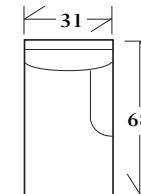

Matches lounge chair
30-172

SECTIONALS

20-870 - (Sleeper available: Full or Queen) Knife edge back pillows with tall kick pleat skirt
See Price List for Additional Configurations

Wedge

46.5 x 46.5 x 38

SW: 42 SD: 21 SH: 21

Corner

37 x 37 x 38

SW: 21 SD: 21 SH: 21

Left or right arm
facing sofa

76 x 37 x 38

SW: 68 SD: 21 SH: 21 AH: 23

Left or right arm
facing loveseat

54 x 37 x 38

SW: 45 SD: 21 SH: 21 AH: 23

Left or right arm
facing chaise

31 x 68 x 38

SW: 23 SD: 53 SH: 21 AH: 23