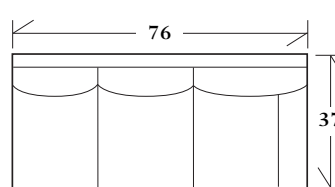

10-175-84 84 x 37 x 38 SW: 68 SD: 21 SH: 21 AH: 26

10-175-96 96 x 37 x 38 SW: 80 SD: 21 SH: 21 AH: 26

10-179 - Sleeper

Knife edge back pillows with tall kick pleat skirt

10-179-78 - Full 78 x 37 x 38 SW: 62 SD: 21 SH: 21 AH: 26

10-179-88 - Queen 88 x 37 x 38 SW: 72 SD: 21 SH: 21 AH: 26

PREMIUM FILL RECOMMENDED

30-172 - Lounge chair

Knife edge back pillow with tall kick pleat skirt

36 x 37 x 38 SW: 20 SD: 21 SH: 21 AH: 26

30-173 - Ottoman
with tall kick pleat skirt
31 x 20 x 20

Matches lounge chair
30-172

SECTIONALS

20-870 - (Sleeper available: Full or Queen) Knife edge back pillows with tall kick pleat skirt
See Price List for Additional Configurations

Wedge

46.5 x 46.5 x 38

SW: 42 SD: 21 SH: 21

Corner

37 x 37 x 38

SW: 21 SD: 21 SH: 21

Left or right arm
facing sofa

76 x 37 x 38

SW: 68 SD: 21 SH: 21 AH: 23

Left or right arm
facing loveseat

54 x 37 x 38