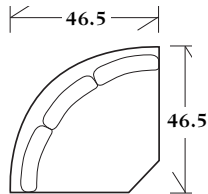

10-175-84 84 x 37 x 38 SW: 68 SD: 21 SH: 21 AH: 26

10-175-96 96 x 37 x 38 SW: 80 SD: 21 SH: 21 AH: 26

10-179 - Sleeper

Knife edge back pillows with tall kick pleat skirt

10-179-78 - Full 78 x 37 x 38 SW: 62 SD: 21 SH: 21 AH: 26

10-179-88 - Queen 88 x 37 x 38 SW: 72 SD: 21 SH: 21 AH: 26

PREMIUM FILL RECOMMENDED

30-172 - Lounge chair

Knife edge back pillow with tall kick pleat skirt

36 x 37 x 38 SW: 20 SD: 21 SH: 21 AH: 26

30-173 - Ottoman
with tall kick pleat skirt
31 x 20 x 20

Matches lounge chair
30-172

SECTIONALS

20-870 - (Sleeper available: Full or Queen) Knife edge back pillows with tall kick pleat skirt
See Price List for Additional Configurations

Wedge

46.5 x 46.5 x 38

SW: 42 SD: 21 SH: 21

Corner

37 x 37 x 38

SW: 21 SD: 21 SH: 21

Left or right arm
facing sofa

76 x 37 x 38

SW: 68 SD: 21 SH: 21 AH: 23

Left or right arm
facing loveseat

54 x 37 x 38