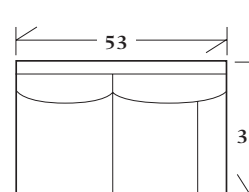

30-193 - Ottoman
with waterfall skirt

34 x 24 x 19

Matches lounge chair

30-192

SECTIONALS

20-890 - (Sleeper available: Full - 80" or Queen - 88") *Knife edge back pillows with waterfall skirt*
 See Price List for Additional Configurations

Wedge

49 x 49 x 36
SW: 45 SD: 22 SH: 20

Corner

38 x 38 x 36
SW: 22 SD: 22 SH: 20

Left or right arm
facing sofa

75 x 38 x 36
SW: 65 SD: 22 SH: 20 AH: 24

Left or right arm
facing loveseat

53 x 38 x 36
SW: 45 SD: 22 SH: 20 AH: 24

Left or right arm
facing chaise

31 x 69 x 36
SW: 22 SD: 53 SH: 20 AH: 24