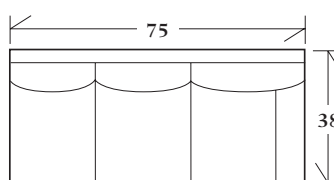

10-193 - Chaise

Chaise with arms, knife edge back pillow and waterfall skirt

42 x 68 x 36 SW: 21 SD: 53 SH: 20 AH: 24

30-192 - Lounge chair

Knife edge back pillow with waterfall skirt

42 x 38 x 36 SW: 23 SD: 22 SH: 20 AH: 24

30-193 - Ottoman
with waterfall skirt

34 x 24 x 19

Matches lounge chair

30-192

SECTIONALS

20-890 - (Sleeper available: Full - 80" or Queen - 88") *Knife edge back pillows with waterfall skirt*
 See Price List for Additional Configurations

Wedge

49 x 49 x 36
SW: 45 SD: 22 SH: 20

Corner

38 x 38 x 36
SW: 22 SD: 22 SH: 20

Left or right arm
facing sofa

75 x 38 x 36
SW: 65 SD: 22 SH: 20 AH: 24

Left or right arm
facing loveseat

53 x 38 x 36
SW: 45 SD: 22 SH: 20 AH: 24