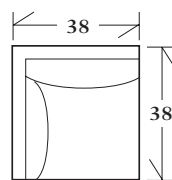

10-193 - Chaise

Chaise with arms, knife edge back pillow and waterfall skirt

42 x 68 x 36 SW: 21 SD: 53 SH: 20 AH: 24

30-192 - Lounge chair

Knife edge back pillow with waterfall skirt

42 x 38 x 36 SW: 23 SD: 22 SH: 20 AH: 24

30-193 - Ottoman
with waterfall skirt

34 x 24 x 19

Matches lounge chair

30-192

SECTIONALS

20-890 - (Sleeper available: Full - 80" or Queen - 88") *Knife edge back pillows with waterfall skirt*
 See Price List for Additional Configurations

Wedge

49 x 49 x 36
SW: 45 SD: 22 SH: 20

Corner

38 x 38 x 36
SW: 22 SD: 22 SH: 20

Left or right arm
facing sofa

75 x 38 x 36
SW: 65 SD: 22 SH: 20 AH: 24

Left or right arm
facing loveseat

53 x 38 x 36
SW: 45 SD: 22 SH: 20 AH: 24

Left or right arm
facing chaise

31 x 69 x 36
SW: 22 SD: 53 SH: 20 AH: 24