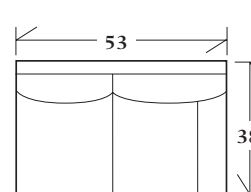

30-193 - Ottoman
with waterfall skirt

34 x 24 x 19

Matches lounge chair

30-192

SECTIONALS

20-890 - (Sleeper available: Full - 80" or Queen - 88") *Knife edge back pillows with waterfall skirt*
 See Price List for Additional Configurations

Wedge

49 x 49 x 36
SW: 45 SD: 22 SH: 20

Corner

38 x 38 x 36
SW: 22 SD: 22 SH: 20

Left or right arm
facing sofa

75 x 38 x 36
SW: 65 SD: 22 SH: 20 AH: 24

Left or right arm
facing loveseat

53 x 38 x 36
SW: 45 SD: 22 SH: 20 AH: 24

Left or right arm
facing chaise

31 x 69 x 36
SW: 22 SD: 53 SH: 20 AH: 24