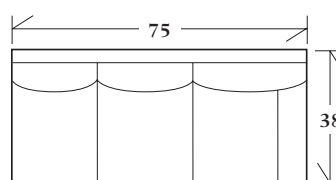

10-193 - Chaise

Chaise with arms, knife edge back pillow and waterfall skirt

42 x 68 x 36 SW: 21 SD: 53 SH: 20 AH: 24

30-192 - Lounge chair

Knife edge back pillow with waterfall skirt

42 x 38 x 36 SW: 23 SD: 22 SH: 20 AH: 24

30-193 - Ottoman
with waterfall skirt

34 x 24 x 19

Matches lounge chair

30-192

SECTIONALS

20-890 - (Sleeper available: Full - 80" or Queen - 88") *Knife edge back pillows with waterfall skirt*
 See Price List for Additional Configurations

Wedge

49 x 49 x 36
SW: 45 SD: 22 SH: 20

Corner

38 x 38 x 36
SW: 22 SD: 22 SH: 20

Left or right arm
facing sofa

75 x 38 x 36
SW: 65 SD: 22 SH: 20 AH: 24

Left or right arm
facing loveseat

53 x 38 x 36
SW: 45 SD: 22 SH: 20 AH: 24