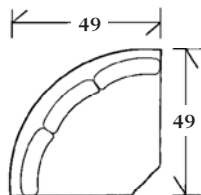

10-199 - Sleeper

Knife edge back pillows with waterfall skirt

10-199-80 - Full 80 x 38 x 36 SW: 61 SD: 22 SH: 20 AH: 24
 10-199-88 - Queen 88 x 38 x 36 SW: 69 SD: 22 SH: 20 AH: 24

PREMIUM FILL RECOMMENDED

10-193 - Chaise

Chaise with arms, knife edge back pillow and waterfall skirt

42 x 68 x 36 SW: 21 SD: 53 SH: 20 AH: 24

30-192 - Lounge chair

Knife edge back pillow with waterfall skirt

42 x 38 x 36 SW: 23 SD: 22 SH: 20 AH: 24

30-193 - Ottoman
with waterfall skirt

34 x 24 x 19

Matches lounge chair

30-192

SECTIONALS

20-890 - (Sleeper available: Full - 80" or Queen - 88") *Knife edge back pillows with waterfall skirt*
 See Price List for Additional Configurations

Wedge

49 x 49 x 36
SW: 45 SD: 22 SH: 20

Corner

38 x 38 x 36
SW: 22 SD: 22 SH: 20

Left or right arm
facing sofa

75 x 38 x 36
SW: 65 SD: 22 SH: 20 AH: 24

Left or right arm
facing loveseat

53 x 38 x 36
SW: 45 SD: 22 SH: 20 AH: 24