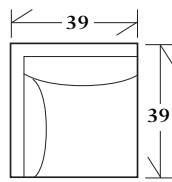

10-129 - Sleeper
Box back pillows with tall kick pleat skirt
 10-129-84 - Queen 84 x 39 x 37 SW: 72 SD: 23 SH: 20 AH: 24
PREMIUM FILL RECOMMENDED

LONDON

30-120 - Lounge chair
Box back with tall kick pleat skirt
 35 x 39 x 37 SW: 23 SD: 22 SH: 20 AH: 23

30-121 - Ottoman
with tall kick pleat skirt
 29 x 20 x 17.5
Matches lounge chair 30-120

30-122 - Lounge chair
Tight back with legs without casters
 35 x 39 x 37 SW: 23 SD: 22 SH: 20 AH: 25

30-123 - Ottoman
 29 x 20 x 17.5
Matches lounge chair 30-122

SECTIONALS

20-850 - (Sleeper available: Full or Queen) Knife edge back pillows with banded base and legs
See Price List for Additional Configurations

Wedge
 48.5 x 48.5 x 37
 SW: 44 SD: 22 SH: 20

Corner
 39 x 39 x 37
 SW: 22 SD: 22 SH: 20

Left or right arm facing sofa
 78 x 39 x 37
 SW: 72 SD: 22 SH: 20 AH: 24.5

Left or right arm facing loveseat
 54 x 39 x 37
 SW: 48 SD: 22 SH: 20 AH: 24.5

Left or right arm facing chaise
 30 x 70 x 37
 SW: 24 SD: 22 SH: 20 AH: 24.5