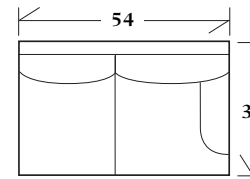

30-121 - Ottoman
with tall kick pleat skirt
 29 x 20 x 17.5
Matches lounge chair 30-120

30-122 - Lounge chair
Tight back with legs without casters
 35 x 39 x 37 SW: 23 SD: 22 SH: 20 AH: 25

30-123 - Ottoman
 29 x 20 x 17.5
Matches lounge chair 30-122

SECTIONALS

20-850 - (Sleeper available: Full or Queen) Knife edge back pillows with banded base and legs
See Price List for Additional Configurations

Wedge
 48.5 x 48.5 x 37
 SW: 44 SD: 22 SH: 20

Corner
 39 x 39 x 37
 SW: 22 SD: 22 SH: 20

Left or right arm facing sofa
 78 x 39 x 37
 SW: 72 SD: 22 SH: 20 AH: 24.5

Left or right arm facing loveseat
 54 x 39 x 37
 SW: 48 SD: 22 SH: 20 AH: 24.5

Left or right arm facing chaise
 30 x 70 x 37
 SW: 24 SD: 22 SH: 20 AH: 24.5