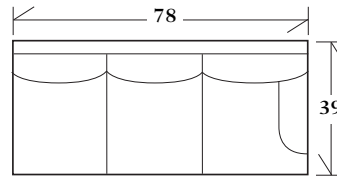

30-121 - Ottoman
with tall kick pleat skirt
 29 x 20 x 17.5
Matches lounge chair 30-120

30-122 - Lounge chair
Tight back with legs without casters
 35 x 39 x 37 SW: 23 SD: 22 SH: 20 AH: 25

30-123 - Ottoman
 29 x 20 x 17.5
Matches lounge chair 30-122

SECTIONALS

20-850 - (Sleeper available: Full or Queen) Knife edge back pillows with banded base and legs
See Price List for Additional Configurations

Wedge
 48.5 x 48.5 x 37
 SW: 44 SD: 22 SH: 20

Corner
 39 x 39 x 37
 SW: 22 SD: 22 SH: 20

Left or right arm facing sofa
 78 x 39 x 37
 SW: 72 SD: 22 SH: 20 AH: 24.5

Left or right arm facing loveseat
 54 x 39 x 37
 SW: 48 SD: 22 SH: 20 AH: 24.5

Left or right arm facing chaise
 30 x 70 x 37
 SW: 24 SD: 22 SH: 20 AH: 24.5