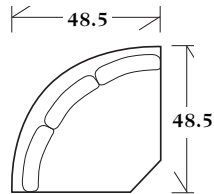

10-129 - Sleeper
Box back pillows with tall kick pleat skirt
 10-129-84 - Queen 84 x 39 x 37 SW: 72 SD: 23 SH: 20 AH: 24
PREMIUM FILL RECOMMENDED

LONDON

30-120 - Lounge chair
Box back with tall kick pleat skirt
 35 x 39 x 37 SW: 23 SD: 22 SH: 20 AH: 23

30-121 - Ottoman
with tall kick pleat skirt
 29 x 20 x 17.5
Matches lounge chair 30-120

30-122 - Lounge chair
Tight back with legs without casters
 35 x 39 x 37 SW: 23 SD: 22 SH: 20 AH: 25

30-123 - Ottoman
 29 x 20 x 17.5
Matches lounge chair 30-122

SECTIONALS

20-850 - (Sleeper available: Full or Queen) Knife edge back pillows with banded base and legs
See Price List for Additional Configurations

Wedge
 48.5 x 48.5 x 37
 SW: 44 SD: 22 SH: 20

Corner
 39 x 39 x 37
 SW: 22 SD: 22 SH: 20

Left or right arm facing sofa
 78 x 39 x 37
 SW: 72 SD: 22 SH: 20 AH: 24.5

Left or right arm facing loveseat
 54 x 39 x 37
 SW: 48 SD: 22 SH: 20 AH: 24.5

Left or right arm facing chaise
 30 x 70 x 37
 SW: 24 SD: 22 SH: 20 AH: 24.5