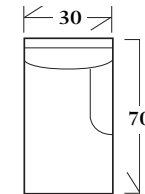

10-129 - Sleeper
Box back pillows with tall kick pleat skirt
 10-129-84 - Queen 84 x 39 x 37 SW: 72 SD: 23 SH: 20 AH: 24
PREMIUM FILL RECOMMENDED

LONDON

30-120 - Lounge chair
Box back with tall kick pleat skirt
 35 x 39 x 37 SW: 23 SD: 22 SH: 20 AH: 23

30-121 - Ottoman
with tall kick pleat skirt
 29 x 20 x 17.5
Matches lounge chair 30-120

30-122 - Lounge chair
Tight back with legs without casters
 35 x 39 x 37 SW: 23 SD: 22 SH: 20 AH: 25

30-123 - Ottoman
 29 x 20 x 17.5
Matches lounge chair 30-122

SECTIONALS

20-850 - (Sleeper available: Full or Queen) Knife edge back pillows with banded base and legs
See Price List for Additional Configurations

Wedge
 48.5 x 48.5 x 37
 SW: 44 SD: 22 SH: 20

Corner
 39 x 39 x 37
 SW: 22 SD: 22 SH: 20

Left or right arm facing sofa
 78 x 39 x 37
 SW: 72 SD: 22 SH: 20 AH: 24.5

Left or right arm facing loveseat
 54 x 39 x 37
 SW: 48 SD: 22 SH: 20 AH: 24.5

Left or right arm facing chaise
 30 x 70 x 37
 SW: 24 SD: 22 SH: 20 AH: 24.5