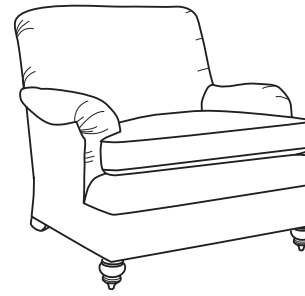

LONDON

10-123 - Chaise
*Chaise with arms, box back pillows
 with tall kick pleat skirt*
 35 x 68 x 37 SW: 24 SD: 56 SH: 20 AH: 24

10-125 - Sofa
Tight back with tall kick pleat skirt
 10-125-60 60 x 39 x 37 SW: 48 SD: 22 SH: 20 AH: 24
 10-125-72 72 x 39 x 37 SW: 60 SD: 22 SH: 20 AH: 24

10-127 - Sofa
Knife edge back pillows with legs
 10-127-84 84 x 39 x 37 SW: 72 SD: 22 SH: 20 AH: 24
 10-127-96 96 x 39 x 37 SW: 84 SD: 22 SH: 20 AH: 24

10-129 - Sleeper
Box back pillows with tall kick pleat skirt
 10-129-72 - Full 72 x 39 x 37 SW: 60 SD: 22 SH: 20 AH: 24
PREMIUM FILL RECOMMENDED

10-129 - Sleeper
Box back pillows with tall kick pleat skirt
 10-129-84 - Queen 84 x 39 x 37 SW: 72 SD: 23 SH: 20 AH: 24
PREMIUM FILL RECOMMENDED

LONDON

30-120 - Lounge chair
Box back with tall kick pleat skirt
 35 x 39 x 37 SW: 23 SD: 22 SH: 20 AH: 23

30-121 - Ottoman
with tall kick pleat skirt
 29 x 20 x 17.5
Matches lounge chair 30-120

30-122 - Lounge chair
Tight back with legs without casters
 35 x 39 x 37 SW: 23 SD: 22 SH: 20 AH: 25

30-123 - Ottoman
 29 x 20 x 17.5
Matches lounge chair 30-122