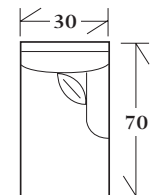

30-450 - Lounge chair

Box back pillow, weltless, with a 20 x 20 pillow and legs

36 x 43 x 38 SW: 24 SD: 24 SH: 20 AH: 23

30-451 - Ottoman

weltless  
30 x 21 x 19

Matches lounge chair

30-450

SECTIONALS

20-450 - Box back pillows with 20 x 20 pillows (1 per arm), concealed welts and legs. (Sleepers Not Available)  
See Price List for Additional Configurations

Wedge

52 x 52 x 38  
SW: 48 SD: 24 SH: 20

Corner

43 x 43 x 38  
SW: 24 SD: 24 SH: 20

Left or right arm  
facing sofa

78 x 43 x 38  
SW: 72 SD: 24 SH: 20 AH: 23

Left or right arm  
facing loveseat

54 x 43 x 38  
SW: 48 SD: 24 SH: 20 AH: 23

Left or right arm  
facing chaise

30 x 70 x 38  
SW: 24 SD: 55 SH: 20 AH: 23