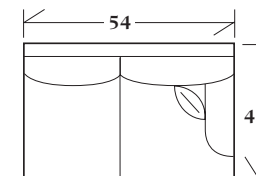

30-450 - Lounge chair

Box back pillow, weltless, with a 20 x 20 pillow and legs

36 x 43 x 38 SW: 24 SD: 24 SH: 20 AH: 23

30-451 - Ottoman

weltless  
30 x 21 x 19

Matches lounge chair

30-450

SECTIONALS

20-450 - Box back pillows with 20 x 20 pillows (1 per arm), concealed welts and legs. (Sleepers Not Available)  
See Price List for Additional Configurations

Wedge

52 x 52 x 38  
SW: 48 SD: 24 SH: 20

Corner

43 x 43 x 38  
SW: 24 SD: 24 SH: 20

Left or right arm  
facing sofa

78 x 43 x 38  
SW: 72 SD: 24 SH: 20 AH: 23

Left or right arm  
facing loveseat

54 x 43 x 38  
SW: 48 SD: 24 SH: 20 AH: 23

Left or right arm  
facing chaise

30 x 70 x 38  
SW: 24 SD: 55 SH: 20 AH: 23