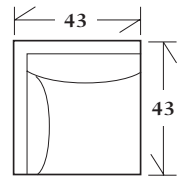

LIVERPOOL

10-450 - Sofa

Box back with 2 throw pillows (20 x 20), concealed welts and legs

10-450-60 60 x 43 x 38 SW: 48 SD: 24 SH: 20 AH: 23

10-450-84 84 x 43 x 38 SW: 72 SD: 24 SH: 20 AH: 23

10-450-96 96 x 43 x 38 SW: 84 SD: 24 SH: 20 AH: 23

30-450 - Lounge chair

Box back pillow, weltless, with a 20 x 20 pillow and legs

36 x 43 x 38 SW: 24 SD: 24 SH: 20 AH: 23

30-451 - Ottoman

weltless  
30 x 21 x 19

Matches lounge chair

30-450

SECTIONALS

20-450 - Box back pillows with 20 x 20 pillows (1 per arm), concealed welts and legs. (Sleepers Not Available)  
See Price List for Additional Configurations

Wedge

52 x 52 x 38  
SW: 48 SD: 24 SH: 20

Corner

43 x 43 x 38  
SW: 24 SD: 24 SH: 20

Left or right arm  
facing sofa

78 x 43 x 38  
SW: 72 SD: 24 SH: 20 AH: 23

Left or right arm  
facing loveseat

54 x 43 x 38  
SW: 48 SD: 24 SH: 20 AH: 23

Left or right arm  
facing chaise