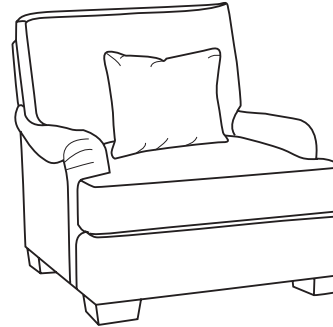

Duralee Fine Furniture®, Inc.

L I V E R P O O L

*Box back with two 20 x 20 pillows*

ITEM	W	D	H	SW	SD	SH	AH
10-450-60	60	43	38	48	24	20	23
10-450-84	84	43	38	72	24	20	23
<i>Shown</i> 10-450-96	96	43	38	84	24	20	23

LIVERPOOL

10-450 - Sofa

Box back with 2 throw pillows (20 x 20), concealed welts and legs

10-450-60 60 x 43 x 38 SW: 48 SD: 24 SH: 20 AH: 23

10-450-84 84 x 43 x 38 SW: 72 SD: 24 SH: 20 AH: 23

10-450-96 96 x 43 x 38 SW: 84 SD: 24 SH: 20 AH: 23

30-450 - Lounge chair

Box back pillow, weltless, with a 20 x 20 pillow and legs

36 x 43 x 38 SW: 24 SD: 24 SH: 20 AH: 23

30-451 - Ottoman

weltless  
30 x 21 x 19

Matches lounge chair

30-450

SECTIONALS

43 x 43 x 38  
SW: 24 SD: 24 SH: 20

Left or right arm  
facing sofa

78 x 43 x 38  
SW: 72 SD: 24 SH: 20 AH: 23

Left or right arm  
facing loveseat

54 x 43 x 38  
SW: 48 SD: 24 SH: 20 AH: 23

Left or right arm  
facing chaise