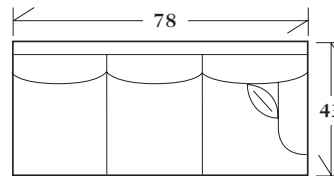

30-450 - Lounge chair

Box back pillow, weltless, with a 20 x 20 pillow and legs

36 x 43 x 38 SW: 24 SD: 24 SH: 20 AH: 23

30-451 - Ottoman

weltless  
30 x 21 x 19

Matches lounge chair

30-450

SECTIONALS

20-450 - Box back pillows with 20 x 20 pillows (1 per arm), concealed welts and legs. (Sleepers Not Available)  
See Price List for Additional Configurations

Wedge

52 x 52 x 38  
SW: 48 SD: 24 SH: 20

Corner

43 x 43 x 38  
SW: 24 SD: 24 SH: 20

Left or right arm  
facing sofa

78 x 43 x 38  
SW: 72 SD: 24 SH: 20 AH: 23

Left or right arm  
facing loveseat

54 x 43 x 38  
SW: 48 SD: 24 SH: 20 AH: 23

Left or right arm  
facing chaise

30 x 70 x 38  
SW: 24 SD: 55 SH: 20 AH: 23