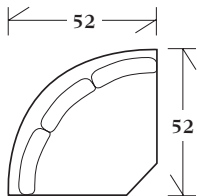

LIVERPOOL

10-450 - Sofa

Box back with 2 throw pillows (20 x 20), concealed welts and legs

10-450-60 60 x 43 x 38 SW: 48 SD: 24 SH: 20 AH: 23

10-450-84 84 x 43 x 38 SW: 72 SD: 24 SH: 20 AH: 23

10-450-96 96 x 43 x 38 SW: 84 SD: 24 SH: 20 AH: 23

30-450 - Lounge chair

Box back pillow, weltless, with a 20 x 20 pillow and legs

36 x 43 x 38 SW: 24 SD: 24 SH: 20 AH: 23

30-451 - Ottoman

weltless  
30 x 21 x 19

Matches lounge chair

30-450

SECTIONALS

20-450 - Box back pillows with 20 x 20 pillows (1 per arm), concealed welts and legs. (Sleepers Not Available)  
See Price List for Additional Configurations

Wedge

52 x 52 x 38  
SW: 48 SD: 24 SH: 20

Corner

43 x 43 x 38  
SW: 24 SD: 24 SH: 20

Left or right arm  
facing sofa

78 x 43 x 38  
SW: 72 SD: 24 SH: 20 AH: 23

Left or right arm  
facing loveseat

54 x 43 x 38  
SW: 48 SD: 24 SH: 20 AH: 23

Left or right arm  
facing chaise