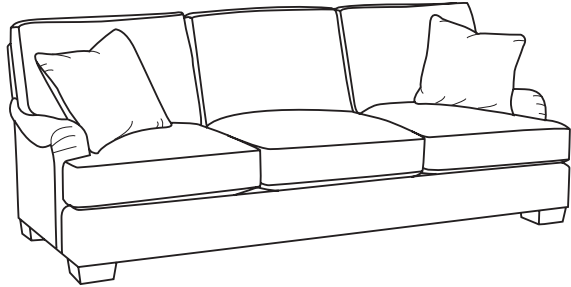

Duralee Fine Furniture®, Inc.

L I V E R P O O L

*Box back with two 20 x 20 pillows*

ITEM	W	D	H	SW	SD	SH	AH
10-450-60	60	43	38	48	24	20	23
10-450-84	84	43	38	72	24	20	23
<i>Shown</i> 10-450-96	96	43	38	84	24	20	23

LIVERPOOL

10-450 - Sofa

Box back with 2 throw pillows (20 x 20), concealed welts and legs

10-450-60 60 x 43 x 38 SW: 48 SD: 24 SH: 20 AH: 23

10-450-84 84 x 43 x 38 SW: 72 SD: 24 SH: 20 AH: 23

10-450-96 96 x 43 x 38 SW: 84 SD: 24 SH: 20 AH: 23

30-450 - Lounge chair

Box back pillow, weltless, with a 20 x 20 pillow and legs

36 x 43 x 38 SW: 24 SD: 24 SH: 20 AH: 23

30-451 - Ottoman

weltless  
30 x 21 x 19

Matches lounge chair

30-450

SECTIONALS

43 x 43 x 38  
SW: 24 SD: 24 SH: 20

Left or right arm  
facing sofa

78 x 43 x 38  
SW: 72 SD: 24 SH: 20 AH: 23

Left or right arm  
facing loveseat

54 x 43 x 38  
SW: 48 SD: 24 SH: 20 AH: 23

Left or right arm  
facing chaise