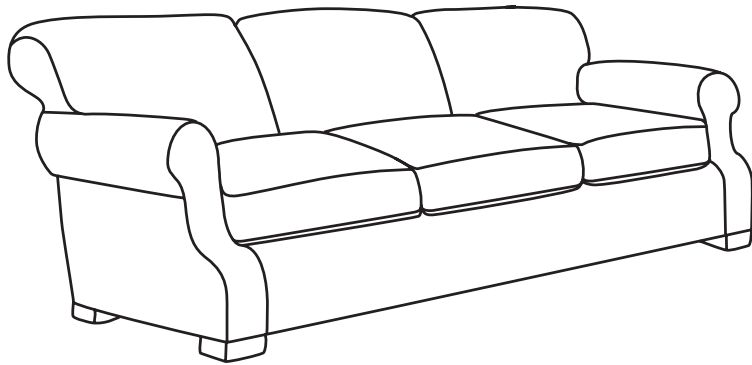

Duralee Fine Furniture®, Inc.

L A J O L L A

Tight back with legs

ITEM	W	D	H	SW	SD	SH	AH
10-280-72	72	42	36	53	23	20	25
<i>Shown</i> 10-280-84	84	42	36	65	23	20	25
10-280-96	96	42	36	77	23	20	25

LA JOLLA

*10-280 - Sofa
Tight back with legs*

10-280-72 - 72 x 42 x 36 SW: 53 SD: 23 SH: 20 AH: 25
10-280-84 84 x 42 x 36 SW: 65 SD: 23 SH: 20 AH: 25
10-280-96 96 x 42 x 36 SW: 77 SD: 23 SH: 20 AH: 25

*30-185 - Lounge Chair
Tight back with legs*

39 x 42 x 36 SW: 22.5 SD: 23 SH: 20 AH: 25

*30-186 - Ottoman
26 x 20 x 19
Matches lounge chair
30-185*