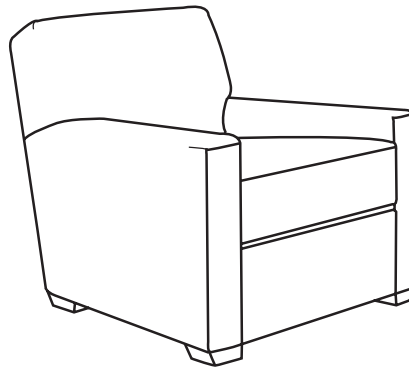

Duralee Fine Furniture®, Inc.

D O V E R

Tight back with legs

ITEM	W	D	H	SW	SD	SH	AH
10-290-60	60	40	34	48	24	20	27
10-290-72	72	40	34	60	24	20	27
<i>Shown</i> 10-290-84	84	40	34	72	24	20	27
10-290-96	96	40	34	84	24	20	27

DOVER

10-290 - Sofa
Tight back with legs

10-290-60 60 x 40 x 34 SW: 48 SD: 24 SH: 20 AH: 27
10-290-72 72 x 40 x 34 SW: 60 SD: 24 SH: 20 AH: 27

10-290 - Sofa
Tight back with legs

10-290-84 84 x 40 x 34 SW: 72 SD: 24 SH: 20 AH: 27
10-290-96 96 x 40 x 34 SW: 84 SD: 24 SH: 20 AH: 27

30-190 - Lounge chair
Tight back with legs

34 x 40 x 34 SW: 21 SD: 24 SH: 20 AH: 27

SEE PRICE LIST FOR "OPTIONS"