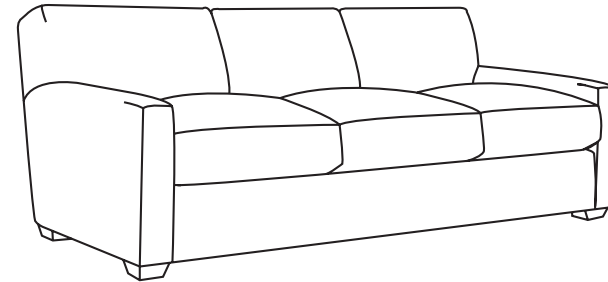

Duralee Fine Furniture®, Inc.

D O V E R

Tight back with legs

ITEM	W	D	H	SW	SD	SH	AH
10-290-60	60	40	34	48	24	20	27
10-290-72	72	40	34	60	24	20	27
<i>Shown</i> 10-290-84	84	40	34	72	24	20	27
10-290-96	96	40	34	84	24	20	27

DOVER

10-290 - Sofa
Tight back with legs

10-290-60 60 x 40 x 34 SW: 48 SD: 24 SH: 20 AH: 27
10-290-72 72 x 40 x 34 SW: 60 SD: 24 SH: 20 AH: 27

10-290 - Sofa
Tight back with legs

10-290-84 84 x 40 x 34 SW: 72 SD: 24 SH: 20 AH: 27
10-290-96 96 x 40 x 34 SW: 84 SD: 24 SH: 20 AH: 27

30-190 - Lounge chair
Tight back with legs

34 x 40 x 34 SW: 21 SD: 24 SH: 20 AH: 27

SEE PRICE LIST FOR "OPTIONS"