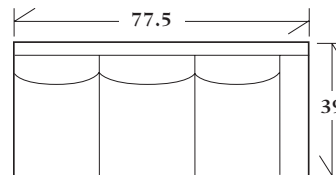

30-220 - Lounge chair
Tight back with legs

35 x 37 x 34 SW: 21 SD: 21 SH: 20 AH: 26

Large ottoman
Exposed wood base and welt

50-320 48 x 24 x 19
* 50-321 60 x 24 x 19

Large ottoman
Welts and legs

50-322 48 x 24 x 19
* 50-323 60 x 24 x 19

50-325 - Bench
Welts with legs

60 x 24 x 25 SW: 46 SD: 24 SH: 20 AH: 25

50-325 - Bench
Welts with legs

60 x 24 x 25 SW: 46 SD: 24 SH: 20 AH: 25

SECTIONALS

20-320 - (Sleeper not available) Tight back with #6 legs - See Price List for Additional Configurations

Wedge
47.5 x 47.5 x 34
SH: 20 SD: 22

Corner
39 x 39 x 34
SH: 20 SD: 22

Left or right arm facing sofa
77.5 x 39 x 34
SW: 71 SD: 22 SH: 20 AH: 26

Left or right arm facing loveseat
54 x 39 x 34
SW: 47 SD: 22 SH: 20 AH: 26