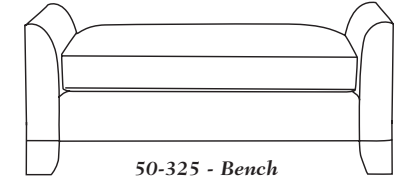

30-228 - Ottoman
30 x 20 x 19

Matches lounge chair
30-227

*** 40-125 - Day bed**
Wood base with 2 bolsters
36 x 78 x 25 SD: 63 SH: 24 AH: 28

*** 40-126 - Day bed**
with 2 bolsters and legs
36 x 78 x 25 SD: 63 SH: 24 AH: 28

30-220 - Lounge chair
Tight back with legs

35 x 37 x 34 SW: 21 SD: 21 SH: 20 AH: 26

Large ottoman
Exposed wood base and welt

50-320 48 x 24 x 19
* 50-321 60 x 24 x 19

Large ottoman
Welts and legs

50-322 48 x 24 x 19
* 50-323 60 x 24 x 19

50-325 - Bench
Welts with legs

60 x 24 x 25 SW: 46 SD: 24 SH: 20 AH: 25

50-325 - Bench
Welts with legs

60 x 24 x 25 SW: 46 SD: 24 SH: 20 AH: 25

SECTIONALS

20-320 - (Sleeper not available) Tight back with #6 legs - See Price List for Additional Configurations