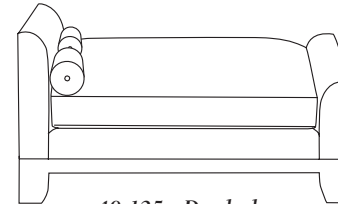

10-329 - Sleeper
Tight back with legs

10-329-72 - Full 72 x 39 x 34 SW: 58 SD: 22 SH: 20 AH: 26
 10-329-84 - Queen 84 x 39 x 34 SW: 70 SD: 22 SH: 20 AH: 26
PREMIUM FILL RECOMMENDED

30-325 - Lounge chair
Armless with wood base

24 x 32 x 34 SD: 22 SH: 20

10-323 - Chaise
Chaise with arms, tight back and legs

36 x 70 x 34 SW: 22 SD: 49 SH: 20 AH: 26

30-221 - Ottoman
30 x 20 x 19

Matches lounge chair
30-220

30-227 - Lounge chair
Tight back with wood base
35 x 37 x 34
SW: 21 SD: 21 SH: 20 AH: 26

30-228 - Ottoman
30 x 20 x 19

Matches lounge chair
30-227

*** 40-125 - Day bed**
Wood base with 2 bolsters
36 x 78 x 25 SD: 63 SH: 24 AH: 28

*** 40-126 - Day bed**
with 2 bolsters and legs
36 x 78 x 25 SD: 63 SH: 24 AH: 28