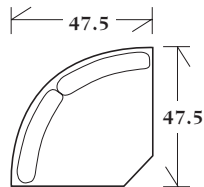

30-228 - Ottoman
30 x 20 x 19

Matches lounge chair
30-227

*** 40-125 - Day bed**
Wood base with 2 bolsters
36 x 78 x 25 SD: 63 SH: 24 AH: 28

*** 40-126 - Day bed**
with 2 bolsters and legs
36 x 78 x 25 SD: 63 SH: 24 AH: 28

30-220 - Lounge chair
Tight back with legs

35 x 37 x 34 SW: 21 SD: 21 SH: 20 AH: 26

Large ottoman
Exposed wood base and welt

50-320 48 x 24 x 19
* 50-321 60 x 24 x 19

Large ottoman
Welts and legs

50-322 48 x 24 x 19
* 50-323 60 x 24 x 19

50-325 - Bench
Welts with legs

60 x 24 x 25 SW: 46 SD: 24 SH: 20 AH: 25

50-325 - Bench
Welts with legs

60 x 24 x 25 SW: 46 SD: 24 SH: 20 AH: 25

SECTIONALS

20-320 - (Sleeper not available) Tight back with #6 legs - See Price List for Additional Configurations

Wedge
47.5 x 47.5 x 34
SH: 20 SD: 22

Corner
39 x 39 x 34
SH: 20 SD: 22

Left or right arm facing sofa
77.5 x 39 x 34
SW: 71 SD: 22 SH: 20 AH: 26

Left or right arm facing loveseat
54 x 39 x 34
SW: 47 SD: 22 SH: 20 AH: 26