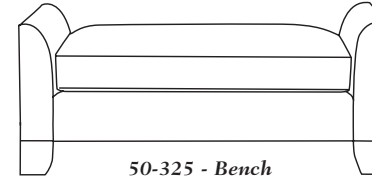

30-228 - Ottoman
30 x 20 x 19

Matches lounge chair
30-227

*** 40-125 - Day bed**
Wood base with 2 bolsters
36 x 78 x 25 SD: 63 SH: 24 AH: 28

*** 40-126 - Day bed**
with 2 bolsters and legs
36 x 78 x 25 SD: 63 SH: 24 AH: 28

30-220 - Lounge chair
Tight back with legs

35 x 37 x 34 SW: 21 SD: 21 SH: 20 AH: 26

Large ottoman
Exposed wood base and welt

50-320 48 x 24 x 19
* 50-321 60 x 24 x 19

Large ottoman
Welts and legs

50-322 48 x 24 x 19
* 50-323 60 x 24 x 19

50-325 - Bench
Welts with legs

60 x 24 x 25 SW: 46 SD: 24 SH: 20 AH: 25

50-325 - Bench
Welts with legs

60 x 24 x 25 SW: 46 SD: 24 SH: 20 AH: 25

SECTIONALS

20-320 - (Sleeper not available) Tight back with #6 legs - See Price List for Additional Configurations