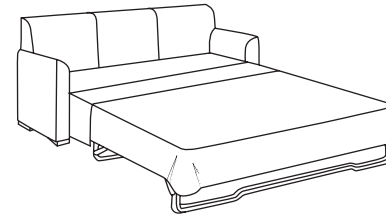

Duralee Fine Furniture, Inc.

B R U N S W I C K

Tight back with wood base

ITEM	W	D	H	SW	SD	SH	AH
10-327-60	60	39	34	46	22	20	26
10-327-72	72	39	34	58	22	20	26
<i>Shown</i> 10-327-84	84	39	34	70	22	20	26
10-327-96	96	39	34	82	22	20	26

BRUNSWICK

10-320 - Sofa
Tight back with legs

10-320-60 60 x 39 x 34 SW: 46 SD: 22 SH: 20 AH: 26
 10-320-72 72 x 39 x 34 SW: 58 SD: 22 SH: 20 AH: 26
 10-320-84 84 x 39 x 34 SW: 70 SD: 22 SH: 20 AH: 26
 10-320-96 96 x 39 x 34 SW: 82 SD: 22 SH: 20 AH: 26

10-327 - Sofa
Tight back with wood base

10-327-60 60 x 39 x 34 SW: 46 SD: 22 SH: 20 AH: 26
 10-327-72 72 x 39 x 34 SW: 58 SD: 22 SH: 20 AH: 26
 10-327-84 84 x 39 x 34 SW: 70 SD: 22 SH: 20 AH: 26
 10-327-96 96 x 39 x 34 SW: 82 SD: 22 SH: 20 AH: 26

10-329 - Sleeper
Tight back with legs

10-329-72 - Full 72 x 39 x 34 SW: 58 SD: 22 SH: 20 AH: 26
 10-329-84 - Queen 84 x 39 x 34 SW: 70 SD: 22 SH: 20 AH: 26
PREMIUM FILL RECOMMENDED

30-325 - Lounge chair
Armless with wood base