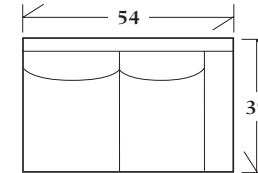

30-220 - Lounge chair
Tight back with legs

35 x 37 x 34 SW: 21 SD: 21 SH: 20 AH: 26

Large ottoman
Exposed wood base and welt

50-320 48 x 24 x 19
* 50-321 60 x 24 x 19

Large ottoman
Welts and legs

50-322 48 x 24 x 19
* 50-323 60 x 24 x 19

50-325 - Bench
Welts with legs

60 x 24 x 25 SW: 46 SD: 24 SH: 20 AH: 25

50-325 - Bench
Welts with legs

60 x 24 x 25 SW: 46 SD: 24 SH: 20 AH: 25

SECTIONALS

20-320 - (Sleeper not available) Tight back with #6 legs - See Price List for Additional Configurations

Wedge
47.5 x 47.5 x 34
SH: 20 SD: 22

Corner
39 x 39 x 34
SH: 20 SD: 22

Left or right arm facing sofa
77.5 x 39 x 34
SW: 71 SD: 22 SH: 20 AH: 26

Left or right arm facing loveseat
54 x 39 x 34
SW: 47 SD: 22 SH: 20 AH: 26