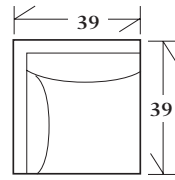

30-220 - Lounge chair
Tight back with legs

35 x 37 x 34 SW: 21 SD: 21 SH: 20 AH: 26

Large ottoman
Exposed wood base and welt

50-320 48 x 24 x 19
* 50-321 60 x 24 x 19

Large ottoman
Welts and legs

50-322 48 x 24 x 19
* 50-323 60 x 24 x 19

50-325 - Bench
Welts with legs

60 x 24 x 25 SW: 46 SD: 24 SH: 20 AH: 25

50-325 - Bench
Welts with legs

60 x 24 x 25 SW: 46 SD: 24 SH: 20 AH: 25

SECTIONALS

20-320 - (Sleeper not available) Tight back with #6 legs - See Price List for Additional Configurations

Wedge
47.5 x 47.5 x 34
SH: 20 SD: 22

Corner
39 x 39 x 34
SH: 20 SD: 22

Left or right arm facing sofa
77.5 x 39 x 34
SW: 71 SD: 22 SH: 20 AH: 26

Left or right arm facing loveseat
54 x 39 x 34
SW: 47 SD: 22 SH: 20 AH: 26

Left or right arm facing chaise
30 x 66 x 34
SW: 24 SD: 53 SH: 20 AH: 26