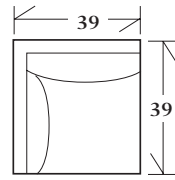

30-220 - Lounge chair
Tight back with legs

35 x 37 x 34 SW: 21 SD: 21 SH: 20 AH: 26

Large ottoman
Exposed wood base and welt
50-320 48 x 24 x 19
* 50-321 60 x 24 x 19

Large ottoman
Welts and legs
50-322 48 x 24 x 19
* 50-323 60 x 24 x 19

50-325 - Bench
Welts with legs
60 x 24 x 25 SW: 46 SD: 24 SH: 20 AH: 25

50-325 - Bench
Welts with legs
60 x 24 x 25 SW: 46 SD: 24 SH: 20 AH: 25

SECTIONALS

20-320 - (Sleeper not available) Tight back with #6 legs - See Price List for Additional Configurations

Wedge
47.5 x 47.5 x 34
SH: 20 SD: 22

Corner
39 x 39 x 34
SH: 20 SD: 22

Left or right arm facing sofa
77.5 x 39 x 34
SW: 71 SD: 22 SH: 20 AH: 26

Left or right arm facing loveseat
54 x 39 x 34
SW: 47 SD: 22 SH: 20 AH: 26

Left or right arm facing chaise
30 x 66 x 34
SW: 24 SD: 53 SH: 20 AH: 26