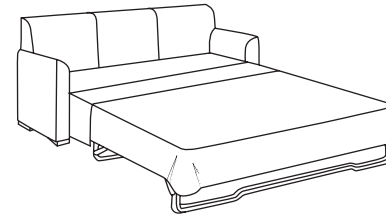

Duralee Fine Furniture®, Inc.

B R U N S W I C K

Tight back with legs

ITEM	W	D	H	SW	SD	SH	AH
10-320-60	60	39	34	46	22	20	26
10-320-72	72	39	34	58	22	20	26
<i>Shown</i> 10-320-84	84	39	34	70	22	20	26
10-320-96	96	39	34	82	22	20	26

BRUNSWICK

10-320 - Sofa
Tight back with legs

10-320-60 60 x 39 x 34 SW: 46 SD: 22 SH: 20 AH: 26
 10-320-72 72 x 39 x 34 SW: 58 SD: 22 SH: 20 AH: 26
 10-320-84 84 x 39 x 34 SW: 70 SD: 22 SH: 20 AH: 26
 10-320-96 96 x 39 x 34 SW: 82 SD: 22 SH: 20 AH: 26

10-327 - Sofa
Tight back with wood base

10-327-60 60 x 39 x 34 SW: 46 SD: 22 SH: 20 AH: 26
 10-327-72 72 x 39 x 34 SW: 58 SD: 22 SH: 20 AH: 26
 10-327-84 84 x 39 x 34 SW: 70 SD: 22 SH: 20 AH: 26
 10-327-96 96 x 39 x 34 SW: 82 SD: 22 SH: 20 AH: 26

10-329 - Sleeper
Tight back with legs

10-329-72 - Full 72 x 39 x 34 SW: 58 SD: 22 SH: 20 AH: 26
 10-329-84 - Queen 84 x 39 x 34 SW: 70 SD: 22 SH: 20 AH: 26
PREMIUM FILL RECOMMENDED

30-325 - Lounge chair
Armless with wood base