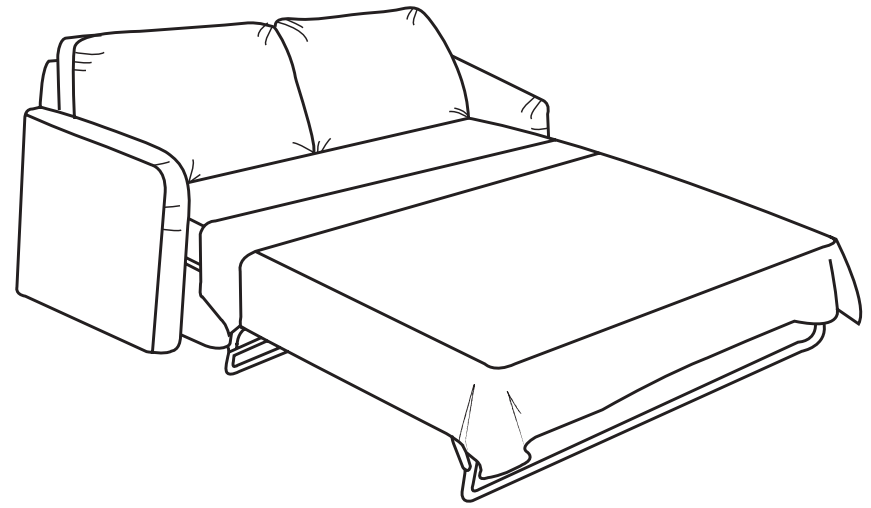

Duralee Fine Furniture®, Inc.

A M S T E R D A M

*Knife edge back with plain short skirt*

ITEM	W	D	H	AH	SH	SD
10-150-60	60	38	35	30	20	23
<i>Shown</i> 10-150-72	72	38	35	30	20	23
10-150-84	84	38	35	30	20	23
10-150-96	96	38	35	30	20	23

---

AMSTERDAM

---

*10-153 - Chaise*  
*Chaise with arm(s), knife edge back*  
*and plain short skirt*  
38 x 68 x 35 AH: 30 SH: 20 SD: 54

*10-159 - Sleeper*  
*Knife edge back with built to floor or skirt*  
10-159-72 Double 72 x 38 x 35 AH: 30 SH: 20 SD: 23  
10-159-84 Queen 84 x 38 x 35 AH: 30 SH: 20 SD: 23  
**PREMIUM FILL RECOMMENDED**