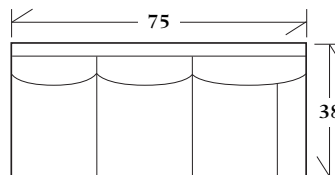

30-193 - Ottoman
with waterfall skirt
34 x 24 x 19

Matches lounge chair 30-192

30-194 - Lounge chair

Tight back with legs with casters

42 x 38 x 36 SW: 23 SD: 22 SH: 20 AH: 24

30-195 - Ottoman
34 x 24 x 19

Matches lounge chair 30-194

SECTIONALS

20-890 - (Sleeper available: Full - 80" or Queen - 88") Knife edge back pillows with waterfall skirt

See Price List for Additional Configurations

Wedge

49 x 49 x 36

SW: 45 SD: 22 SH: 20

Corner

38 x 38 x 36

SW: 22 SD: 22 SH: 20

Left or right arm facing sofa

75 x 38 x 36

SW: 65 SD: 22 SH: 20 AH: 24

Left or right arm facing loveseat

53 x 38 x 36