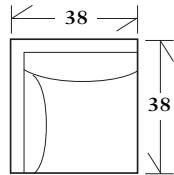

10-193 - Chaise

Chaise with arms, knife edge back pillow and waterfall skirt

42 x 68 x 36 SW: 21 SD: 53 SH: 20 AH: 24

30-192 - Lounge chair

Knife edge back pillow with waterfall skirt

42 x 38 x 36 SW: 23 SD: 22 SH: 20 AH: 24

30-193 - Ottoman
with waterfall skirt
34 x 24 x 19

Matches lounge chair 30-192

30-194 - Lounge chair

Tight back with legs with casters

42 x 38 x 36 SW: 23 SD: 22 SH: 20 AH: 24

30-195 - Ottoman
34 x 24 x 19

Matches lounge chair 30-194

SECTIONALS

20-890 - (Sleeper available: Full - 80" or Queen - 88") Knife edge back pillows with waterfall skirt

See Price List for Additional Configurations

Wedge

49 x 49 x 36

SW: 45 SD: 22 SH: 20

Corner

38 x 38 x 36

SW: 22 SD: 22 SH: 20

Left or right arm facing sofa

75 x 38 x 36

SW: 65 SD: 22 SH: 20 AH: 24

Left or right arm facing loveseat

53 x 38 x 36