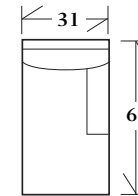

Matches lounge chair 30-194

SECTIONALS

20-890 - (Sleeper available: Full - 80" or Queen - 88") Knife edge back pillows with waterfall skirt

See Price List for Additional Configurations

Wedge

49 x 49 x 36

SW: 45 SD: 22 SH: 20

Corner

38 x 38 x 36

SW: 22 SD: 22 SH: 20

Left or right arm facing sofa

75 x 38 x 36

SW: 65 SD: 22 SH: 20 AH: 24

Left or right arm facing loveseat

53 x 38 x 36

SW: 45 SD: 22 SH: 20 AH: 24

Left or right arm facing chaise

31 x 69 x 36

SW: 22 SD: 53 SH: 20 AH: 24