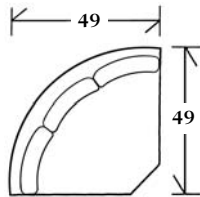

10-193 - Chaise

Chaise with arms, knife edge back pillow and waterfall skirt

42 x 68 x 36 SW: 21 SD: 53 SH: 20 AH: 24

30-192 - Lounge chair

Knife edge back pillow with waterfall skirt

42 x 38 x 36 SW: 23 SD: 22 SH: 20 AH: 24

30-193 - Ottoman
with waterfall skirt
34 x 24 x 19

Matches lounge chair 30-192

30-194 - Lounge chair

Tight back with legs with casters

42 x 38 x 36 SW: 23 SD: 22 SH: 20 AH: 24

30-195 - Ottoman
34 x 24 x 19

Matches lounge chair 30-194

SECTIONALS

20-890 - (Sleeper available: Full - 80" or Queen - 88") Knife edge back pillows with waterfall skirt

See Price List for Additional Configurations

Wedge

49 x 49 x 36

SW: 45 SD: 22 SH: 20

Corner

38 x 38 x 36

SW: 22 SD: 22 SH: 20

Left or right arm facing sofa

75 x 38 x 36

SW: 65 SD: 22 SH: 20 AH: 24

Left or right arm facing loveseat

53 x 38 x 36