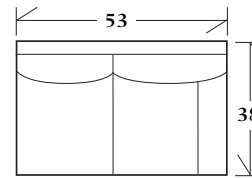

Matches lounge chair 30-194

SECTIONALS

20-890 - (Sleeper available: Full - 80" or Queen - 88") Knife edge back pillows with waterfall skirt

See Price List for Additional Configurations

Wedge

49 x 49 x 36

SW: 45 SD: 22 SH: 20

Corner

38 x 38 x 36

SW: 22 SD: 22 SH: 20

Left or right arm facing sofa

75 x 38 x 36

SW: 65 SD: 22 SH: 20 AH: 24

Left or right arm facing loveseat

53 x 38 x 36