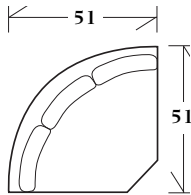

Duralee Fine Furniture®, Inc.

**M E M P H I S**

*Box back pillows with legs*

ITEM	W	D	H	SW	SD	SH	AH
20-950 - 20-959							
L/RAF-Sofa	76	39	36	68	22	20	31.5
L/RAF-Love	54	39	36	45	22	20	31.5
Corner	39	39	36	22	22	20	
Wedge	51	51	36	47	22	20	
L/RAF-Chaise	31	39	36	23	22	20	31.5

MEMPHIS

10-252 - Chair and a half  
Box back pillows with legs

52 x 39 x 36 SW: 39 SD: 22 SH: 20 AH: 31.5

10-250 - Sofa  
Box back pillows

10-250-72 72 x 39 x 36 SW: 59 SD: 22 SH: 20 AH: 31.5  
10-250-84 84 x 39 x 36 SW: 71 SD: 22 SH: 20 AH: 31.5  
10-250-96 96 x 39 x 36 SW: 83 SD: 22 SH: 20 AH: 31.5

SECTIONALS

20-950 - (Sleepers Available) Box back pillows and legs - See Price List for Additional Configurations

Wedge

51 x 51 x 36  
SW: 47 SD: 22 SH: 20

Corner

39 x 39 x 36  
SW: 22 SD: 22 SH: 20

Left or right arm facing sofa

76 x 39 x 36  
SW: 68 SD: 22 SH: 20 AH: 31.5

Left or right arm facing loveseat

54 x 39 x 36  
SW: 45 SD: 22 SH: 20 AH: 31.5

Left or right arm facing chair

31 x 39 x 36  
SW: 23 SD: 22 SH: 20 AH: 31.5