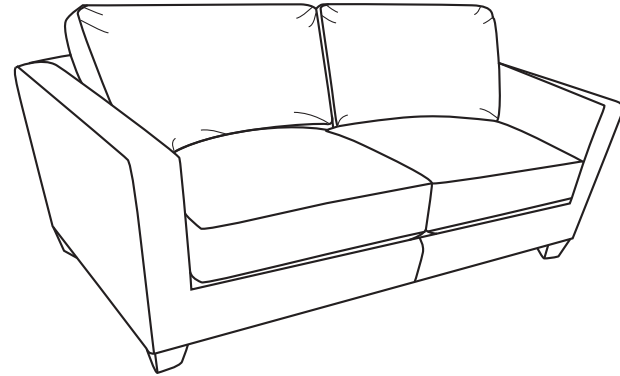

Duralee Fine Furniture®, Inc.

**M E M P H I S**

*Box back pillows with legs*

ITEM	W	D	H	SW	SD	SH	AH
20-950 - 20-959							
L/RAF-Sofa	76	39	36	68	22	20	31.5
L/RAF-Love	54	39	36	45	22	20	31.5
Corner	39	39	36	22	22	20	
Wedge	51	51	36	47	22	20	
L/RAF-Chaise	31	39	36	23	22	20	31.5

MEMPHIS

10-252 - Chair and a half  
Box back pillows with legs

52 x 39 x 36 SW: 39 SD: 22 SH: 20 AH: 31.5

10-250 - Sofa  
Box back pillows

10-250-72 72 x 39 x 36 SW: 59 SD: 22 SH: 20 AH: 31.5  
10-250-84 84 x 39 x 36 SW: 71 SD: 22 SH: 20 AH: 31.5  
10-250-96 96 x 39 x 36 SW: 83 SD: 22 SH: 20 AH: 31.5

SECTIONALS

20-950 - (Sleepers Available) Box back pillows and legs - See Price List for Additional Configurations

Wedge

51 x 51 x 36  
SW: 47 SD: 22 SH: 20

Corner

39 x 39 x 36  
SW: 22 SD: 22 SH: 20

Left or right arm facing sofa

76 x 39 x 36  
SW: 68 SD: 22 SH: 20 AH: 31.5

Left or right arm facing loveseat

54 x 39 x 36  
SW: 45 SD: 22 SH: 20 AH: 31.5

Left or right arm facing chair

31 x 39 x 36  
SW: 23 SD: 22 SH: 20 AH: 31.5