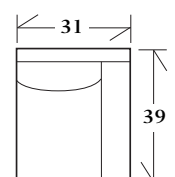

MEMPHIS

10-252 - Chair and a half  
Box back pillows with legs

52 x 39 x 36 SW: 39 SD: 22 SH: 20 AH: 31.5

10-250 - Sofa  
Box back pillows

10-250-72 72 x 39 x 36 SW: 59 SD: 22 SH: 20 AH: 31.5  
10-250-84 84 x 39 x 36 SW: 71 SD: 22 SH: 20 AH: 31.5  
10-250-96 96 x 39 x 36 SW: 83 SD: 22 SH: 20 AH: 31.5

SECTIONALS

20-950 - (Sleepers Available) Box back pillows and legs - See Price List for Additional Configurations

Wedge

51 x 51 x 36  
SW: 47 SD: 22 SH: 20

Corner

39 x 39 x 36  
SW: 22 SD: 22 SH: 20

Left or right arm facing sofa

76 x 39 x 36  
SW: 68 SD: 22 SH: 20 AH: 31.5

Left or right arm facing loveseat

54 x 39 x 36  
SW: 45 SD: 22 SH: 20 AH: 31.5

Left or right arm facing chair

31 x 39 x 36  
SW: 23 SD: 22 SH: 20 AH: 31.5