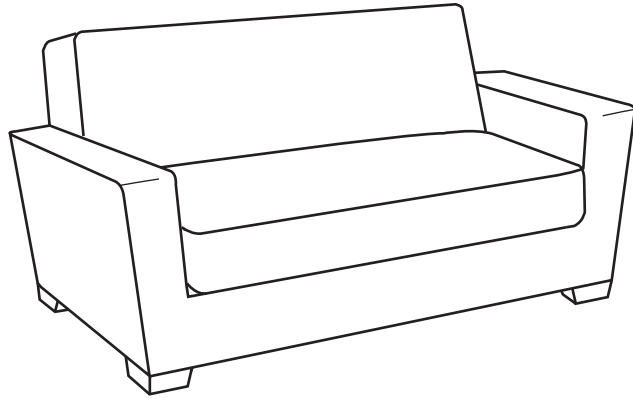

Duralee Fine Furniture®, Inc.

**M E M P H I S**

*Box back pillows with legs*

ITEM	W	D	H	SW	SD	SH	AH
20-950 - 20-959							
L/RAF-Sofa	76	39	36	68	22	20	31.5
L/RAF-Love	54	39	36	45	22	20	31.5
Corner	39	39	36	22	22	20	
Wedge	51	51	36	47	22	20	
L/RAF-Chaise	31	39	36	23	22	20	31.5

MEMPHIS

10-252 - Chair and a half  
Box back pillows with legs

52 x 39 x 36 SW: 39 SD: 22 SH: 20 AH: 31.5

10-250 - Sofa  
Box back pillows

10-250-72 72 x 39 x 36 SW: 59 SD: 22 SH: 20 AH: 31.5  
10-250-84 84 x 39 x 36 SW: 71 SD: 22 SH: 20 AH: 31.5  
10-250-96 96 x 39 x 36 SW: 83 SD: 22 SH: 20 AH: 31.5

SECTIONALS

20-950 - (Sleepers Available) Box back pillows and legs - See Price List for Additional Configurations

Wedge

51 x 51 x 36  
SW: 47 SD: 22 SH: 20

Corner

39 x 39 x 36  
SW: 22 SD: 22 SH: 20

Left or right arm facing sofa

76 x 39 x 36  
SW: 68 SD: 22 SH: 20 AH: 31.5

Left or right arm facing loveseat

54 x 39 x 36  
SW: 45 SD: 22 SH: 20 AH: 31.5

Left or right arm facing chair

31 x 39 x 36  
SW: 23 SD: 22 SH: 20 AH: 31.5