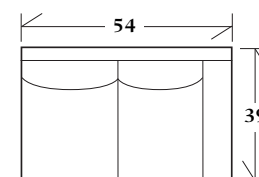

MEMPHIS

10-252 - Chair and a half  
Box back pillows with legs

52 x 39 x 36 SW: 39 SD: 22 SH: 20 AH: 31.5

10-250 - Sofa  
Box back pillows

10-250-72 72 x 39 x 36 SW: 59 SD: 22 SH: 20 AH: 31.5  
10-250-84 84 x 39 x 36 SW: 71 SD: 22 SH: 20 AH: 31.5  
10-250-96 96 x 39 x 36 SW: 83 SD: 22 SH: 20 AH: 31.5

SECTIONALS

20-950 - (Sleepers Available) Box back pillows and legs - See Price List for Additional Configurations

Wedge

51 x 51 x 36  
SW: 47 SD: 22 SH: 20

Corner

39 x 39 x 36  
SW: 22 SD: 22 SH: 20

Left or right arm facing sofa

76 x 39 x 36  
SW: 68 SD: 22 SH: 20 AH: 31.5

Left or right arm facing loveseat

54 x 39 x 36  
SW: 45 SD: 22 SH: 20 AH: 31.5

Left or right arm facing chair

31 x 39 x 36  
SW: 23 SD: 22 SH: 20 AH: 31.5