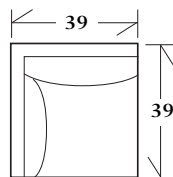

Duralee Fine Furniture®, Inc.

**M E M P H I S**

*Box back pillows with legs*

ITEM	W	D	H	SW	SD	SH	AH
20-950 - 20-959							
L/RAF-Sofa	76	39	36	68	22	20	31.5
L/RAF-Love	54	39	36	45	22	20	31.5
Corner	39	39	36	22	22	20	
Wedge	51	51	36	47	22	20	
L/RAF-Chaise	31	39	36	23	22	20	31.5

MEMPHIS

10-252 - Chair and a half  
Box back pillows with legs

52 x 39 x 36 SW: 39 SD: 22 SH: 20 AH: 31.5

10-250 - Sofa  
Box back pillows

10-250-72 72 x 39 x 36 SW: 59 SD: 22 SH: 20 AH: 31.5  
10-250-84 84 x 39 x 36 SW: 71 SD: 22 SH: 20 AH: 31.5  
10-250-96 96 x 39 x 36 SW: 83 SD: 22 SH: 20 AH: 31.5

SECTIONALS

20-950 - (Sleepers Available) Box back pillows and legs - See Price List for Additional Configurations

Wedge

51 x 51 x 36  
SW: 47 SD: 22 SH: 20

Corner

39 x 39 x 36  
SW: 22 SD: 22 SH: 20

Left or right arm facing sofa

76 x 39 x 36  
SW: 68 SD: 22 SH: 20 AH: 31.5

Left or right arm facing loveseat

54 x 39 x 36  
SW: 45 SD: 22 SH: 20 AH: 31.5

Left or right arm facing chair

31 x 39 x 36  
SW: 23 SD: 22 SH: 20 AH: 31.5