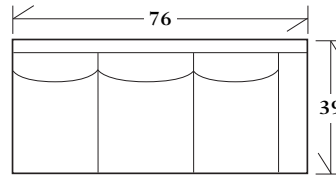

MEMPHIS

10-252 - Chair and a half  
Box back pillows with legs

52 x 39 x 36 SW: 39 SD: 22 SH: 20 AH: 31.5

10-250 - Sofa  
Box back pillows

10-250-72 72 x 39 x 36 SW: 59 SD: 22 SH: 20 AH: 31.5  
10-250-84 84 x 39 x 36 SW: 71 SD: 22 SH: 20 AH: 31.5  
10-250-96 96 x 39 x 36 SW: 83 SD: 22 SH: 20 AH: 31.5

SECTIONALS

20-950 - (Sleepers Available) Box back pillows and legs - See Price List for Additional Configurations

Wedge

51 x 51 x 36  
SW: 47 SD: 22 SH: 20

Corner

39 x 39 x 36  
SW: 22 SD: 22 SH: 20

Left or right arm facing sofa

76 x 39 x 36  
SW: 68 SD: 22 SH: 20 AH: 31.5

Left or right arm facing loveseat

54 x 39 x 36  
SW: 45 SD: 22 SH: 20 AH: 31.5

Left or right arm facing chair

31 x 39 x 36  
SW: 23 SD: 22 SH: 20 AH: 31.5