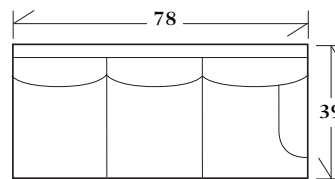

35 x 68 x 37 SW: 24 SD: 56 SH: 20 AH: 24

LONDON

**30-120 - Lounge chair**  
*Box back with tall kick pleat skirt*  
 35 x 39 x 37 SW: 23 SD: 22 SH: 20 AH: 23

**30-121 - Ottoman**  
*with tall kick pleat skirt*  
 29 x 20 x 17.5  
*Matches lounge chair 30-120*

**30-122 - Lounge chair**  
*Tight back with legs without casters*  
 35 x 39 x 37 SW: 23 SD: 22 SH: 20 AH: 25

**30-123 - Ottoman**  
 29 x 20 x 17.5  
*Matches lounge chair 30-122*

SECTIONALS

**20-850 - (Sleeper available: Full or Queen) Standard with Knife Edge Backs and Tall Kick Pleat Skirt**  
*See Price List for Additional Configurations*

**Wedge**  
 48.5 x 48.5 x 37  
 SW: 44 SD: 22 SH: 20

**Corner**  
 39 x 39 x 37  
 SW: 22 SD: 22 SH: 20

**Left or right arm facing sofa**  
 78 x 39 x 37  
 SW: 72 SD: 22 SH: 20 AH: 24.5

**Left or right arm facing loveseat**  
 54 x 39 x 37  
 SW: 48 SD: 22 SH: 20 AH: 24.5