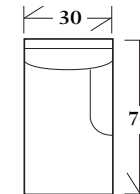

35 x 68 x 37 SW: 24 SD: 56 SH: 20 AH: 24

LONDON

**30-120 - Lounge chair**  
*Box back with tall kick pleat skirt*  
 35 x 39 x 37 SW: 23 SD: 22 SH: 20 AH: 23

**30-121 - Ottoman**  
*with tall kick pleat skirt*  
 29 x 20 x 17.5  
*Matches lounge chair 30-120*

**30-122 - Lounge chair**  
*Tight back with legs without casters*  
 35 x 39 x 37 SW: 23 SD: 22 SH: 20 AH: 25

**30-123 - Ottoman**  
 29 x 20 x 17.5  
*Matches lounge chair 30-122*

SECTIONALS

**20-850 - (Sleeper available: Full or Queen) Standard with Knife Edge Backs and Tall Kick Pleat Skirt**  
*See Price List for Additional Configurations*

**Wedge**  
 48.5 x 48.5 x 37  
 SW: 44 SD: 22 SH: 20

**Corner**  
 39 x 39 x 37  
 SW: 22 SD: 22 SH: 20

**Left or right arm facing sofa**  
 78 x 39 x 37  
 SW: 72 SD: 22 SH: 20 AH: 24.5

**Left or right arm facing loveseat**  
 54 x 39 x 37  
 SW: 48 SD: 22 SH: 20 AH: 24.5

**Left or right arm facing chaise**  
 30 x 70 x 37  
 SW: 24 SD: 22 SH: 20 AH: 24.5