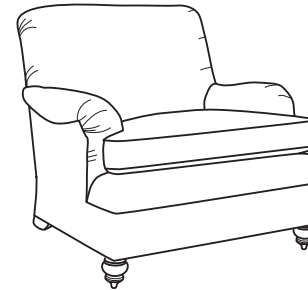

PREMIUM FILL RECOMMENDED

10-129 - Sleeper

Box back pillows with tall kick pleat skirt

10-129-84 - Queen 84 x 39 x 37 SW: 72 SD: 23 SH: 20 AH: 24

PREMIUM FILL RECOMMENDED

10-123 - Chaise

Chaise with arms, box back pillows  
with tall kick pleat skirt

35 x 68 x 37 SW: 24 SD: 56 SH: 20 AH: 24

LONDON

**30-120 - Lounge chair**  
*Box back with tall kick pleat skirt*  
 35 x 39 x 37 SW: 23 SD: 22 SH: 20 AH: 23

**30-121 - Ottoman**  
*with tall kick pleat skirt*  
 29 x 20 x 17.5  
*Matches lounge chair 30-120*

**30-122 - Lounge chair**  
*Tight back with legs without casters*  
 35 x 39 x 37 SW: 23 SD: 22 SH: 20 AH: 25

**30-123 - Ottoman**  
 29 x 20 x 17.5  
*Matches lounge chair 30-122*

SECTIONALS

**20-850 - (Sleeper available: Full or Queen) Standard with Knife Edge Backs and Tall Kick Pleat Skirt**  
*See Price List for Additional Configurations*