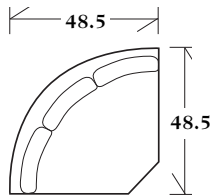

PREMIUM FILL RECOMMENDED

10-129 - Sleeper

Box back pillows with tall kick pleat skirt

10-129-84 - Queen 84 x 39 x 37 SW: 72 SD: 23 SH: 20 AH: 24

PREMIUM FILL RECOMMENDED

10-123 - Chaise

Chaise with arms, box back pillows  
with tall kick pleat skirt

35 x 68 x 37 SW: 24 SD: 56 SH: 20 AH: 24

LONDON

**30-120 - Lounge chair**  
*Box back with tall kick pleat skirt*  
 35 x 39 x 37 SW: 23 SD: 22 SH: 20 AH: 23

**30-121 - Ottoman**  
*with tall kick pleat skirt*  
 29 x 20 x 17.5  
*Matches lounge chair 30-120*

**30-122 - Lounge chair**  
*Tight back with legs without casters*  
 35 x 39 x 37 SW: 23 SD: 22 SH: 20 AH: 25

**30-123 - Ottoman**  
 29 x 20 x 17.5  
*Matches lounge chair 30-122*

SECTIONALS

**20-850 - (Sleeper available: Full or Queen) Standard with Knife Edge Backs and Tall Kick Pleat Skirt**  
*See Price List for Additional Configurations*

**Wedge**  
 48.5 x 48.5 x 37  
 SW: 44 SD: 22 SH: 20

**Corner**  
 39 x 39 x 37  
 SW: 22 SD: 22 SH: 20

**Left or right arm facing sofa**  
 78 x 39 x 37  
 SW: 72 SD: 22 SH: 20 AH: 24.5

**Left or right arm facing loveseat**  
 54 x 39 x 37  
 SW: 48 SD: 22 SH: 20 AH: 24.5