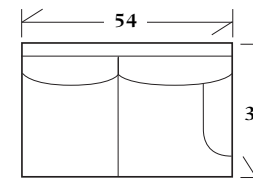

35 x 68 x 37 SW: 24 SD: 56 SH: 20 AH: 24

LONDON

**30-120 - Lounge chair**  
*Box back with tall kick pleat skirt*  
 35 x 39 x 37 SW: 23 SD: 22 SH: 20 AH: 23

**30-121 - Ottoman**  
*with tall kick pleat skirt*  
 29 x 20 x 17.5  
*Matches lounge chair 30-120*

**30-122 - Lounge chair**  
*Tight back with legs without casters*  
 35 x 39 x 37 SW: 23 SD: 22 SH: 20 AH: 25

**30-123 - Ottoman**  
 29 x 20 x 17.5  
*Matches lounge chair 30-122*

SECTIONALS

**20-850 - (Sleeper available: Full or Queen) Standard with Knife Edge Backs and Tall Kick Pleat Skirt**  
*See Price List for Additional Configurations*

**Wedge**  
 48.5 x 48.5 x 37  
 SW: 44 SD: 22 SH: 20

**Corner**  
 39 x 39 x 37  
 SW: 22 SD: 22 SH: 20

**Left or right arm facing sofa**  
 78 x 39 x 37  
 SW: 72 SD: 22 SH: 20 AH: 24.5

**Left or right arm facing loveseat**  
 54 x 39 x 37  
 SW: 48 SD: 22 SH: 20 AH: 24.5