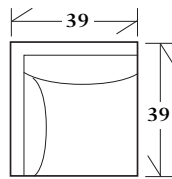

35 x 68 x 37 SW: 24 SD: 56 SH: 20 AH: 24

LONDON

**30-120 - Lounge chair**  
*Box back with tall kick pleat skirt*  
 35 x 39 x 37 SW: 23 SD: 22 SH: 20 AH: 23

**30-121 - Ottoman**  
*with tall kick pleat skirt*  
 29 x 20 x 17.5  
*Matches lounge chair 30-120*

**30-122 - Lounge chair**  
*Tight back with legs without casters*  
 35 x 39 x 37 SW: 23 SD: 22 SH: 20 AH: 25

**30-123 - Ottoman**  
 29 x 20 x 17.5  
*Matches lounge chair 30-122*

SECTIONALS

**20-850 - (Sleeper available: Full or Queen) Standard with Knife Edge Backs and Tall Kick Pleat Skirt**  
*See Price List for Additional Configurations*

**Wedge**  
 48.5 x 48.5 x 37  
 SW: 44 SD: 22 SH: 20

**Corner**  
 39 x 39 x 37  
 SW: 22 SD: 22 SH: 20

**Left or right arm facing sofa**  
 78 x 39 x 37  
 SW: 72 SD: 22 SH: 20 AH: 24.5

**Left or right arm facing loveseat**  
 54 x 39 x 37  
 SW: 48 SD: 22 SH: 20 AH: 24.5

**Left or right arm facing chaise**  
 30 x 70 x 37  
 SW: 24 SD: 22 SH: 20 AH: 24.5