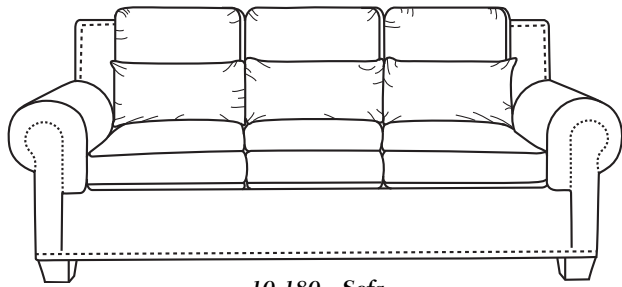

Duralee Fine Furniture®, Inc.

C O Z U M E L

Scatter back with bench seat and legs.

ITEM	W	D	H	SW	SD	SH	AH
20-880 - 20-889							
L/RAF-Sofa	74	41	35	63	22	20	25
L/RAF-Love	53	41	35	42	22	20	25
Corner	41	41	35	22	22	20	
Wedge	53	53	35	49	22	20	
L/RAF-Chaise	32	69	35	21	53	20	25

COZUMEL

10-180 - Sofa

Knife edge back with kidney pillows with nail head trim

10-180-63 63 x 41 x 35 SW: 41 SD: 22 SH: 20 AH: 25

10-180-84 84 x 41 x 35 SW: 62 SD: 22 SH: 20 AH: 25

10-180-96 96 x 41 x 35 SW: 75 SD: 22 SH: 20 AH: 25

10-187 - Sofa

Scatter back (3 large 24 x 24; 4 small 18 x 18) and nail head trim

10-187-84 84 x 41 x 35 SW: 63 SD: 22 SH: 20 AH: 25

Scatter back (4 large 24 x 24; 4 small 18 x 18) and nail head trim

10-187-96 96 x 41 x 35 SW: 75 SD: 22 SH: 20 AH: 25

74 x 41 x 35

SW: 63 SD: 22 SH: 20 AH: 25

Left or right arm facing loveseat

53 x 41 x 35

SW: 42 SD: 22 SH: 20 AH: 25

Left or right arm facing chaise

32 x 69 x 35

SW: 21 SD: 53 SH: 20 AH: 25