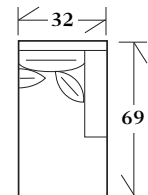

10-187 - Sofa

Scatter back (3 large 24 x 24; 4 small 18 x 18) and nail head trim

10-187-84 84 x 41 x 35 SW: 63 SD: 22 SH: 20 AH: 25

Scatter back (4 large 24 x 24; 4 small 18 x 18) and nail head trim

10-187-96 96 x 41 x 35 SW: 75 SD: 22 SH: 20 AH: 25

Matches lounge chair

30-182

SECTIONALS

20-880 - (Sleepers Not Available) Scatter back with bench seat and legs - See Price List for Additional Configurations

NOTE: Back throw pillows can vary from 24 w x 24 ht. to a wider version depending on standard size ordered and custom frame size requirements.

Factory will confirm back throw pillows prior to production. Railroading fabric will avoid a seam in LAF/RAF Sofas.

Wedge

53 x 53 x 35

SW: 49 SD: 22 SH: 20

Corner

41 x 41 x 35

SW: 22 SD: 22 SH: 20

Left or right arm facing sofa

74 x 41 x 35

SW: 63 SD: 22 SH: 20 AH: 25

Left or right arm facing loveseat

53 x 41 x 35

SW: 42 SD: 22 SH: 20 AH: 25

Left or right arm facing chaise

32 x 69 x 35

SW: 21 SD: 53 SH: 20 AH: 25