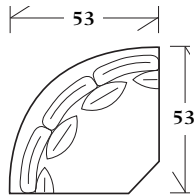

Wedge

53 x 53 x 35

SW: 49 SD: 22 SH: 20