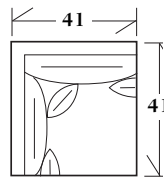

Corner

41 x 41 x 35

SW: 22 SD: 22 SH: 20