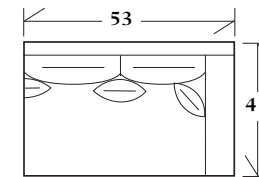

Matches lounge chair

30-182

SECTIONALS

20-880 - (Sleepers Not Available) Scatter back with bench seat and legs - See Price List for Additional Configurations

NOTE: Back throw pillows can vary from 24 w x 24 ht. to a wider version depending on standard size ordered and custom frame size requirements.

Factory will confirm back throw pillows prior to production. Railroading fabric will avoid a seam in LAF/RAF Sofas.

Wedge

53 x 53 x 35

SW: 49 SD: 22 SH: 20

Corner

41 x 41 x 35

SW: 22 SD: 22 SH: 20

Left or right arm facing sofa

74 x 41 x 35

SW: 63 SD: 22 SH: 20 AH: 25

Left or right arm facing loveseat

53 x 41 x 35

SW: 42 SD: 22 SH: 20 AH: 25

Left or right arm facing chaise

32 x 69 x 35

SW: 21 SD: 53 SH: 20 AH: 25