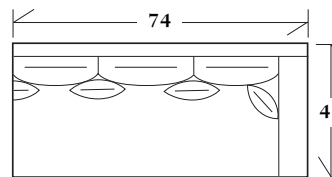

Matches lounge chair

30-182

SECTIONALS

20-880 - (Sleepers Not Available) Scatter back with bench seat and legs - See Price List for Additional Configurations

NOTE: Back throw pillows can vary from 24 w x 24 ht. to a wider version depending on standard size ordered and custom frame size requirements.

Factory will confirm back throw pillows prior to production. Railroading fabric will avoid a seam in LAF/RAF Sofas.

Wedge

53 x 53 x 35

SW: 49 SD: 22 SH: 20

Corner

41 x 41 x 35

SW: 22 SD: 22 SH: 20

Left or right arm facing sofa

74 x 41 x 35

SW: 63 SD: 22 SH: 20 AH: 25

Left or right arm facing loveseat

53 x 41 x 35

SW: 42 SD: 22 SH: 20 AH: 25

Left or right arm facing chaise

32 x 69 x 35

SW: 21 SD: 53 SH: 20 AH: 25