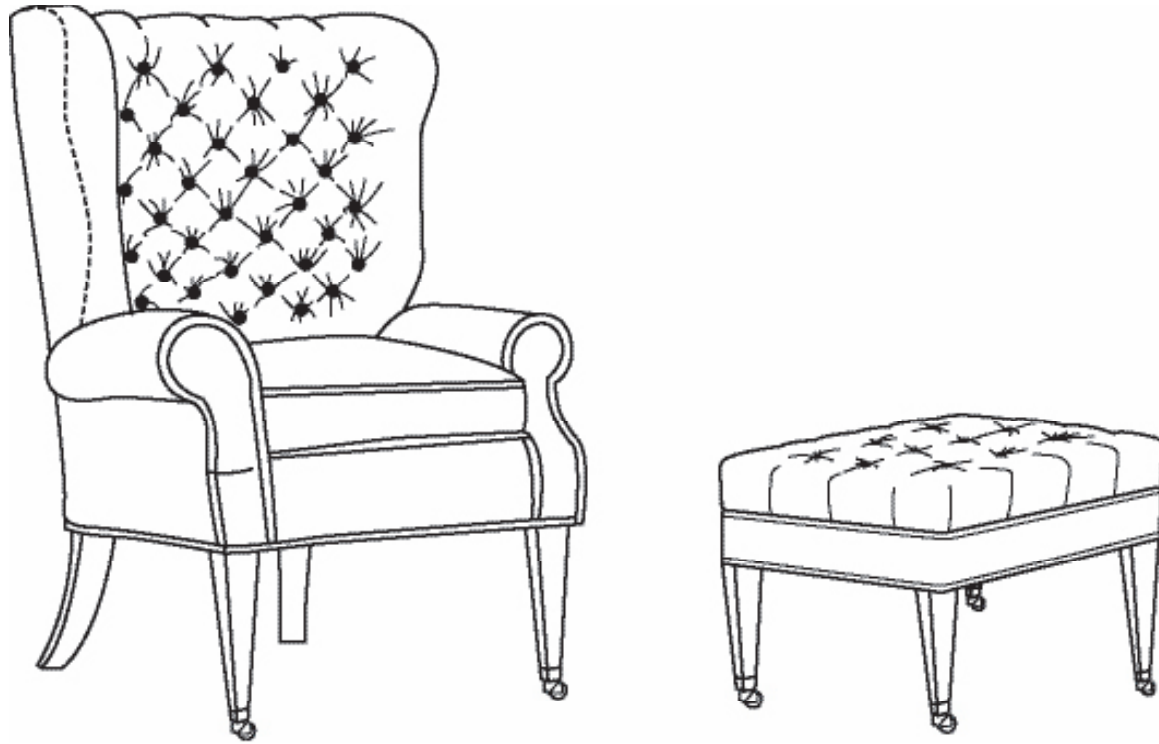

RIVERSIDE

Wing Chair

| ITEM | W | D | H | SW | SD | SH | AH |
|--------|----|----|----|----|----|----|----|
| 30-500 | 36 | 35 | 45 | 20 | 22 | 21 | 25 |

RIVERSIDE

Wing Chair

WING CHAIR 30-500

Button tufted back with castered legs

W: 36 x D: 35 x H: 45 SW: 20 SD: 22 SH: 21 AH: 25 8 YDS

OTTOMAN 30-501

Matches Wing Chair

W: 27 x D: 21 x H: 18 4 YDS