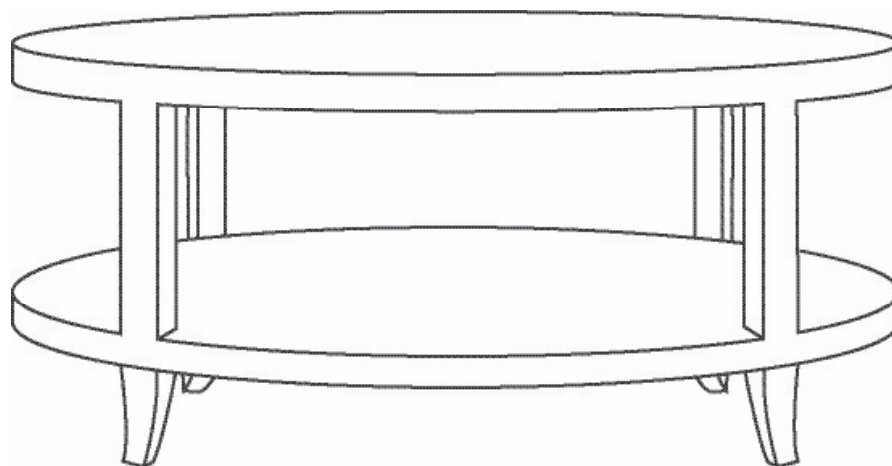

RIVERSIDE
Cocktail Table

ITEM	W	D	H
80-900	43	24	18.5

RIVERSIDE

Cocktail Table

OVAL COFFEE TABLE 80-900

Standard sizes only

W: 43 x D: 24 x H: 18.5