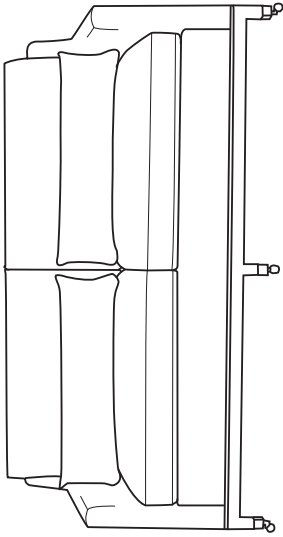

Durable Fine Furniture®, Inc.

---

S O H O

*Large ottoman with concealed welts, wood base and sabots with casters*

ITEM	W	D	H
50-461	48.5	27	19.5

**SOHO**

**10-460 - Sofa**

*Box back with kidney pillows, concealed welts,  
wood base and sabots with casters*

- 10-460-60 60 x 40 x 42 SW: 52 SD: 24\* SH: 20.5 AH: 30
  - 10-460-72 72 x 40 x 42 SW: 64 SD: 24\* SH: 20.5 AH: 30
  - 10-460-84 84 x 40 x 42 SW: 76 SD: 24\* SH: 20.5 AH: 30
- \*w/o kidney*

**30-460 - Lounge chair**

*Box back with kidney pillow, concealed welts,  
wood base and sabots with casters*

- 34 x 40 x 42 SW: 26 SD: 24 SH: 21.5 AH: 30

**40-166 - Day bed**

*Box back pillow with kidney pillow, seamed and buttoned,  
concealed welts, wood base and sabots with casters*