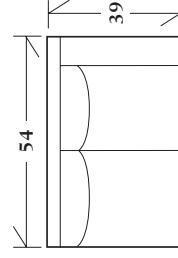

Large ottoman  
Welts and legs  
50-322 48 x 24 x 19  
\* 50-323 60 x 24 x 19

\* 40-125 - Day bed  
Wood base with 2 bolsters  
36 x 78 x 25 SD: 63 SH: 24 AH: 28

\* 40-126 - Day bed  
with 2 bolsters and legs  
36 x 78 x 25 SD: 63 SH: 24 AH: 28

50-325 - Bench  
Welts with legs

60 x 24 x 25 SW: 46 SD: 24 SH: 20 AH: 25

50-325 - Bench  
Welts with legs

60 x 24 x 25 SW: 46 SD: 24 SH: 20 AH: 25

**SECTIONALS**

20-320 - (Sleeper not available) Tight back with #6 legs - See Price List for Additional Configurations

Wedge  
47.5 x 47.5 x 34  
SH: 20 SD: 22

Corner  
39 x 39 x 34  
SH: 20 SD: 22

Left or right arm facing sofa  
77.5 x 39 x 34  
SW: 71 SD: 22 SH: 20 AH: 26

Left or right arm facing loveseat  
54 x 39 x 34  
SW: 47 SD: 22 SH: 20 AH: 26

Left or right arm facing chaise  
30 x 66 x 34  
SW: 24 SD: 53 SH: 20 AH: 26