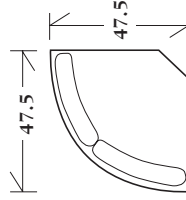

Large ottoman  
Welts and legs  
50-322 48 x 24 x 19  
\* 50-323 60 x 24 x 19

\* 40-125 - Day bed  
Wood base with 2 bolsters  
36 x 78 x 25 SD: 63 SH: 24 AH: 28

\* 40-126 - Day bed  
with 2 bolsters and legs  
36 x 78 x 25 SD: 63 SH: 24 AH: 28

50-325 - Bench  
Welts with legs

60 x 24 x 25 SW: 46 SD: 24 SH: 20 AH: 25

50-325 - Bench  
Welts with legs

60 x 24 x 25 SW: 46 SD: 24 SH: 20 AH: 25

**SECTIONALS**

20-320 - (Sleeper not available) Tight back with #6 legs - See Price List for Additional Configurations

Wedge  
47.5 x 47.5 x 34  
SH: 20 SD: 22

Corner  
39 x 39 x 34  
SH: 20 SD: 22

Left or right arm facing sofa  
77.5 x 39 x 34  
SW: 71 SD: 22 SH: 20 AH: 26

Left or right arm facing loveseat  
54 x 39 x 34  
SW: 47 SD: 22 SH: 20 AH: 26

Left or right arm facing chaise  
30 x 66 x 34  
SW: 24 SD: 53 SH: 20 AH: 26