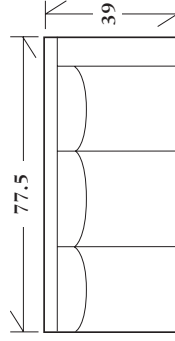

Large ottoman  
Welts and legs  
50-322 48 x 24 x 19  
\* 50-323 60 x 24 x 19

\* 40-125 - Day bed  
Wood base with 2 bolsters  
36 x 78 x 25 SD: 63 SH: 24 AH: 28

\* 40-126 - Day bed  
with 2 bolsters and legs  
36 x 78 x 25 SD: 63 SH: 24 AH: 28

50-325 - Bench  
Welts with legs

60 x 24 x 25 SW: 46 SD: 24 SH: 20 AH: 25

50-325 - Bench  
Welts with legs

60 x 24 x 25 SW: 46 SD: 24 SH: 20 AH: 25

**SECTIONALS**

20-320 - (Sleeper not available) Tight back with #6 legs - See Price List for Additional Configurations

Wedge  
47.5 x 47.5 x 34  
SH: 20 SD: 22

Corner  
39 x 39 x 34  
SH: 20 SD: 22

Left or right arm facing sofa  
77.5 x 39 x 34  
SW: 71 SD: 22 SH: 20 AH: 26

Left or right arm facing loveseat  
54 x 39 x 34  
SW: 47 SD: 22 SH: 20 AH: 26

Left or right arm facing chaise  
30 x 66 x 34  
SW: 24 SD: 53 SH: 20 AH: 26