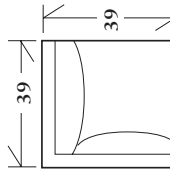

Large ottoman  
Welts and legs  
50-322 48 x 24 x 19  
\* 50-323 60 x 24 x 19

\* 40-125 - Day bed  
Wood base with 2 bolsters  
36 x 78 x 25 SD: 63 SH: 24 AH: 28

\* 40-126 - Day bed  
with 2 bolsters and legs  
36 x 78 x 25 SD: 63 SH: 24 AH: 28

50-325 - Bench  
Welts with legs

60 x 24 x 25 SW: 46 SD: 24 SH: 20 AH: 25

50-325 - Bench  
Welts with legs

60 x 24 x 25 SW: 46 SD: 24 SH: 20 AH: 25

**SECTIONALS**

20-320 - (Sleeper not available) Tight back with #6 legs - See Price List for Additional Configurations

Wedge  
47.5 x 47.5 x 34  
SH: 20 SD: 22

Corner  
39 x 39 x 34  
SH: 20 SD: 22

Left or right arm facing sofa  
77.5 x 39 x 34  
SW: 71 SD: 22 SH: 20 AH: 26

Left or right arm facing loveseat  
54 x 39 x 34  
SW: 47 SD: 22 SH: 20 AH: 26

Left or right arm facing chaise  
30 x 66 x 34  
SW: 24 SD: 53 SH: 20 AH: 26