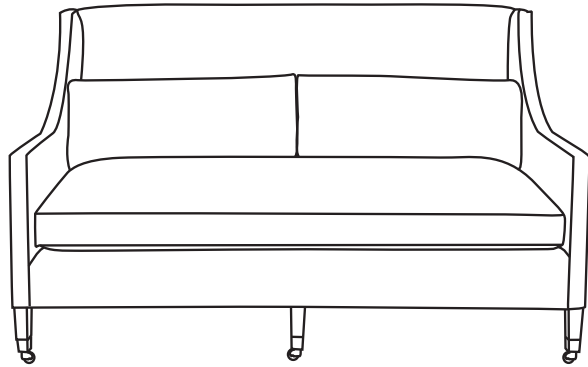

Duralee Fine Furniture®, Inc.

W E S T S I D E

Tight back with 16 x 20 box back kidney pillow and standard legs

ITEM	W	D	H	SW	SD	SH	AH
30-480	29	38	39	23	21*	20	25
<i>Ottoman</i> 30-481	27	18	20				

*with kidney pillow

WESTSIDE

*10-480-62 - Sofa
2 Box back kidney pillows with bench seat
and sabots with casters*

10-480-62 62 x 38 x 39 SW: 56 SD: 21* SH: 20 AH: 25
*with kidney pillow

*10-480-73/10-480-85 - Sofa
3 Box back kidney pillows with bench seat
and sabots with casters*

10-480-73 73 x 38 x 39 SW: 67 SD: 21* SH: 20 AH: 25
10-480-85 85 x 38 x 39 SW: 79 SD: 21* SH: 20 AH: 25
*with kidney pillow