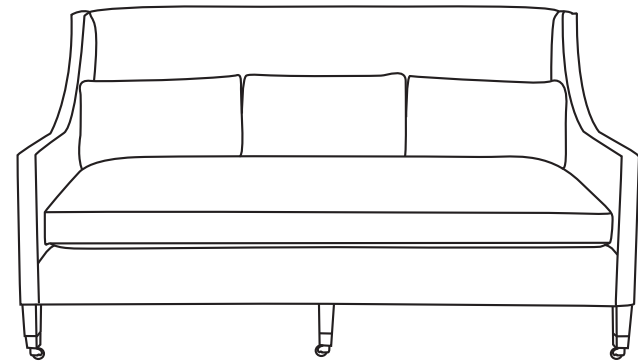

Duralee Fine Furniture®, Inc.

W E S T S I D E

Tight back with 16 x 20 box back kidney pillow and standard legs

ITEM	W	D	H	SW	SD	SH	AH
30-480	29	38	39	23	21*	20	25
<i>Ottoman</i> 30-481	27	18	20				

*with kidney pillow

WESTSIDE

*10-480-62 - Sofa
2 Box back kidney pillows with bench seat
and sabots with casters*

10-480-62 62 x 38 x 39 SW: 56 SD: 21* SH: 20 AH: 25
*with kidney pillow

*10-480-73/10-480-85 - Sofa
3 Box back kidney pillows with bench seat
and sabots with casters*

10-480-73 73 x 38 x 39 SW: 67 SD: 21* SH: 20 AH: 25
10-480-85 85 x 38 x 39 SW: 79 SD: 21* SH: 20 AH: 25
*with kidney pillow