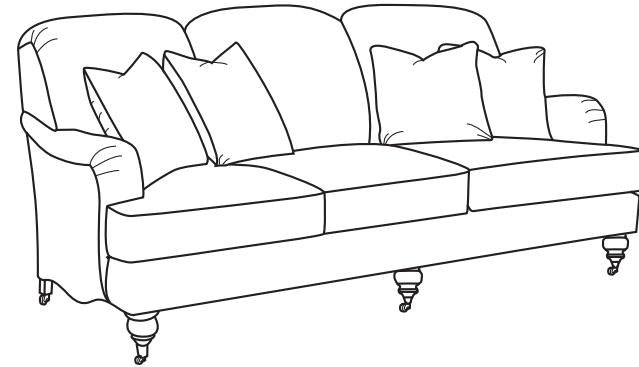

Duralee Fine Furniture®, Inc.

W E S T C H E S T E R

*Tight back with 18 x 18 throw pillow and legs with casters*

ITEM	W	D	H	SW	SD	SH	AH
30-490	35	41	41	23	24	21	23
<i>Ottoman</i> 30-491	30	18	20				

---

WESTCHESTER

---

*10-490-63/10-490-74 - Sofa  
Tight back with 2 - 18 x 18 throw pillows  
and legs with casters*

10-490-63 63 x 41 x 41 SW: 51 SD: 24 SH: 21 AH: 23  
10-490-74 74 x 41 x 41 SW: 62 SD: 24 SH: 21 AH: 23

*10-490-86/10-490-98 - Sofa  
Tight back with 4 - 18 x 18 throw pillows  
and legs with casters*

10-490-86 86 x 41 x 41 SW: 74 SD: 24 SH: 21 AH: 23  
10-490-98 98 x 41 x 41 SW: 86 SD: 24 SH: 21 AH: 23