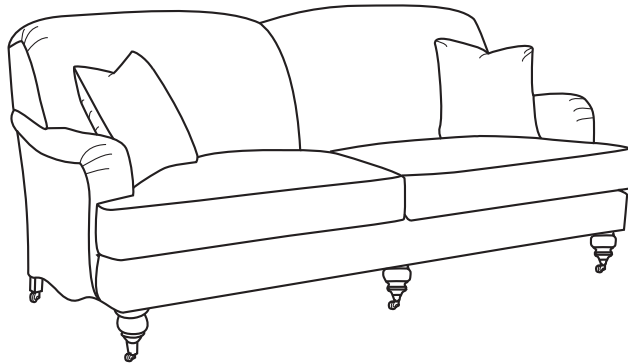

Duralee Fine Furniture®, Inc.

W E S T C H E S T E R

*Tight back with 18 x 18 throw pillow and legs with casters*

ITEM	W	D	H	SW	SD	SH	AH
30-490	35	41	41	23	24	21	23
<i>Ottoman</i> 30-491	30	18	20				

---

WESTCHESTER

---

*10-490-63/10-490-74 - Sofa  
Tight back with 2 - 18 x 18 throw pillows  
and legs with casters*

10-490-63 63 x 41 x 41 SW: 51 SD: 24 SH: 21 AH: 23  
10-490-74 74 x 41 x 41 SW: 62 SD: 24 SH: 21 AH: 23

*10-490-86/10-490-98 - Sofa  
Tight back with 4 - 18 x 18 throw pillows  
and legs with casters*

10-490-86 86 x 41 x 41 SW: 74 SD: 24 SH: 21 AH: 23  
10-490-98 98 x 41 x 41 SW: 86 SD: 24 SH: 21 AH: 23