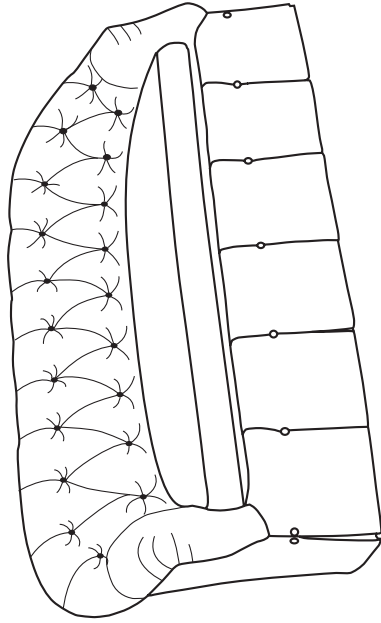

Durable Fine Furniture®, Inc.

T U S C A N Y

Tufted back with button pleated waterfall skirt

ITEM	W	D	H	SW	SD	SH	AH
30-110	36	36	36	20	22	21	27.5

TUSCANY

10-110 - Sofa
 Tufted back with button pleated waterfall skirt
 10-110-72 72 x 36 x 36 SW: 56 SD: 22.5 SH: 21 AH: 27.5
 10-110-84 84 x 36 x 36 SW: 68 SD: 22.5 SH: 21 AH: 27.5
 10-110-96 96 x 36 x 36 SW: 80 SD: 22.5 SH: 21 AH: 27.5

10-113 - Chaise
 Chaise with arms, tufted back
 and button pleated waterfall skirt
 34 x 68 x 36 SW: 18 SD: 54.5 SH: 21 AH: 27.5

30-110 - Lounge Chair
 Tufted back with
 button pleated waterfall skirt
 36 x 36 x 36 SW: 20 SD: 22 SH: 21 AH: 27.5

30-111 - Ottoman
 button pleated waterfall skirt
 31 x 20 x 18
 Matches lounge chair
 30-110

30-115 - Lounge Chair
 Tufted back with standard kick pleat skirt
 36 x 36 x 36 SW: 20 SD: 22 SH: 21 AH: 27.5

30-116 - Ottoman
 with standard kick pleat skirt
 31 x 20 x 18
 Matches lounge chair
 30-115