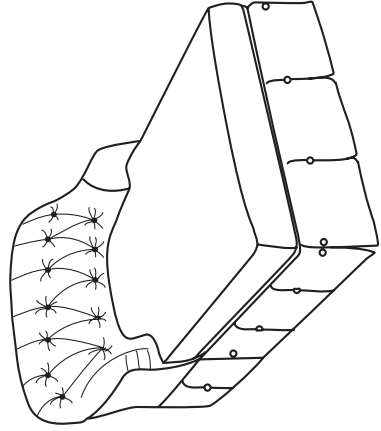

Durable Fine Furniture®, Inc.

T U S C A N Y

Tufted back with button pleated waterfall skirt

ITEM	W	D	H	SW	SD	SH	AH
30-110	36	36	36	20	22	21	27.5

TUSCANY

10-110 - Sofa
 Tufted back with button pleated waterfall skirt
 10-110-72 72 x 36 x 36 SW: 56 SD: 22.5 SH: 21 AH: 27.5
 10-110-84 84 x 36 x 36 SW: 68 SD: 22.5 SH: 21 AH: 27.5
 10-110-96 96 x 36 x 36 SW: 80 SD: 22.5 SH: 21 AH: 27.5

10-113 - Chaise
 Chaise with arms, tufted back
 and button pleated waterfall skirt
 34 x 68 x 36 SW: 18 SD: 54.5 SH: 21 AH: 27.5

30-110 - Lounge Chair
 Tufted back with
 button pleated waterfall skirt
 36 x 36 x 36 SW: 20 SD: 22 SH: 21 AH: 27.5

30-111 - Ottoman
 button pleated waterfall skirt
 31 x 20 x 18
 Matches lounge chair
 30-110

30-115 - Lounge Chair
 Tufted back with standard kick pleat skirt
 36 x 36 x 36 SW: 20 SD: 22 SH: 21 AH: 27.5