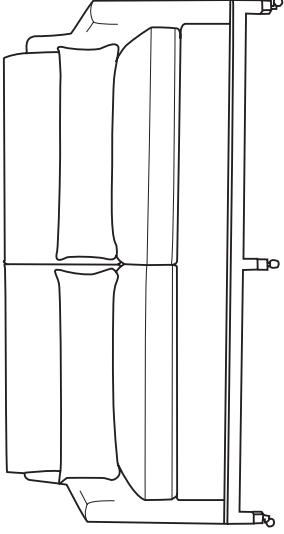

## S O H O

*Box back pillow, doubled needled, kidney pillow, and wood base*

ITEM	W	D	H	SW	SD	SH	AH
30-460	34	40	42	26	24	21.5	30

**SOHO**

*10-460 - Sofa*  
*Box back with kidney pillows, concealed welts,*  
*wood base and sabots with casters*  
 10-460-60 60 x 40 x 42 SW: 52 SD: 24\* SH: 20.5 AH: 30  
 10-460-72 72 x 40 x 42 SW: 64 SD: 24\* SH: 20.5 AH: 30  
 10-460-84 84 x 40 x 42 SW: 76 SD: 24\* SH: 20.5 AH: 30  
 \*w/o kidney

*30-460 - Lounge chair*  
*Box back pillow, doubled needed, kidney pillow, and*  
*wood base*  
 34 x 40 x 42 SW: 26 SD: 24 SH: 21.5 AH: 30

*50-461 - Large Ottoman*  
*Exposed wood base with*  
*concealed welts and sabots with casters*  
 48.5 x 27 x 19.5