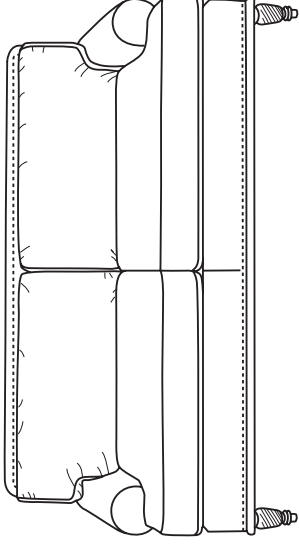

## S A N P A U L O

*Tight boxed back with nail head trim and legs*

ITEM	W	D	H	SW	SD	SH	AH
30-205	38	40	38	19	22	21	26.5

10-210 - Sofa

Box back pillous with nail head trim and legs

10-210-72 72 x 40 x 38 SW: 53 SD: 22 SH: 22 AH: 26  
10-210-84 84 x 40 x 38 SW: 65 SD: 22 SH: 22 AH: 26  
10-210-96 96 x 40 x 38 SW: 77 SD: 22 SH: 22 AH: 26

30-205 - Lounge chair

Tight boxed back with nail head trim and legs

38 x 40 x 38 SW: 19 SD: 22 SH: 21 AH: 26.5