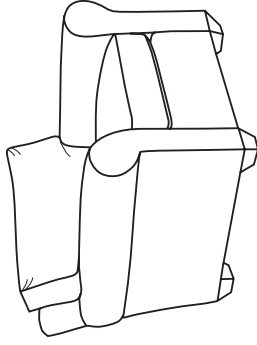

Duralee Fine Furniture®, Inc.

---

R O C H E S T E R

*Box back with legs*

ITEM	W	D	H	SW	SD	SH	AH
30-200	42	39	37.5	20	23	20	26

10-300 - Sofa

Box back pillows with legs

- 10-300-76 76 x 39 x 37 SW: 54 SD: 23 SH: 20 AH: 26
- 10-300-84 84 x 39 x 37 SW: 62 SD: 23 SH: 20 AH: 26
- 10-300-96 96 x 39 x 37 SW: 74 SD: 23 SH: 20 AH: 26

30-200 - Lounge Chair

Box back with legs

- 42 x 39 x 37.5 SW: 20 SD: 23 SH: 20 AH: 26

SECTIONALS

Wedge

47.5 x 47.5 x 37

- SW: 45 SD: 23 SH: 20

Corner

39 x 39 x 37

- SW: 23 SD: 23 SH: 20

Left or right arm facing sofa

74 x 39 x 37

- SW: 63 SD: 23 SH: 20 AH: 26

Left or right arm facing loveseat

53 x 39 x 37

- SW: 43 SD: 23 SH: 20 AH: 26

Left or right arm facing chaise

32 x 70 x 37

- SW: 22 SD: 55 SH: 20 AH: 26

20-300 - (Sleeper available: Full or Queen) Box back pillows with legs

See Price List for Additional Configurations