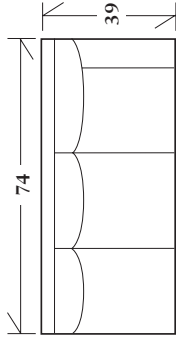

Duralee Fine Furniture®, Inc.

---

R O C H E S T E R

*Box back with legs*

ITEM	W	D	H	SW	SD	SH	AH
30-200	42	39	37.5	20	23	20	26

10-300 - Sofa

Box back pillows with legs

- 10-300-76 76 x 39 x 37 SW: 54 SD: 23 SH: 20 AH: 26
- 10-300-84 84 x 39 x 37 SW: 62 SD: 23 SH: 20 AH: 26
- 10-300-96 96 x 39 x 37 SW: 74 SD: 23 SH: 20 AH: 26

30-200 - Lounge Chair

Box back with legs

- 42 x 39 x 37.5 SW: 20 SD: 23 SH: 20 AH: 26

SECTIONALS

Wedge

47.5 x 47.5 x 37

- SW: 45 SD: 23 SH: 20

Corner

39 x 39 x 37

- SW: 23 SD: 23 SH: 20

Left or right arm facing sofa

74 x 39 x 37

- SW: 63 SD: 23 SH: 20 AH: 26

Left or right arm facing loveseat

53 x 39 x 37

- SW: 43 SD: 23 SH: 20 AH: 26

Left or right arm facing chaise

32 x 70 x 37

- SW: 22 SD: 55 SH: 20 AH: 26

20-300 - (Sleeper available: Full or Queen) Box back pillows with legs

See Price List for Additional Configurations