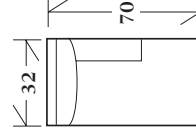

30-200 - Lounge Chair

Box back with legs

- 42 x 39 x 37.5 SW: 20 SD: 23 SH: 20 AH: 26

SECTIONALS

Wedge

47.5 x 47.5 x 37

- SW: 45 SD: 23 SH: 20

Corner

39 x 39 x 37

- SW: 23 SD: 23 SH: 20

Left or right arm facing sofa

74 x 39 x 37

- SW: 63 SD: 23 SH: 20 AH: 26

Left or right arm facing loveseat

53 x 39 x 37

- SW: 43 SD: 23 SH: 20 AH: 26

Left or right arm facing chaise

32 x 70 x 37

- SW: 22 SD: 55 SH: 20 AH: 26

20-300 - (Sleeper available: Full or Queen) Box back pillows with legs

See Price List for Additional Configurations