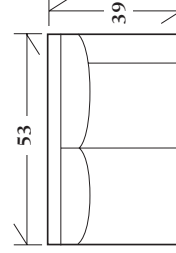

Duralee Fine Furniture®, Inc.

---

R O C H E S T E R

*Box back with legs*

ITEM	W	D	H	SW	SD	SH	AH
30-200	42	39	37.5	20	23	20	26

10-300 - Sofa

Box back pillows with legs

- 10-300-76 76 x 39 x 37 SW: 54 SD: 23 SH: 20 AH: 26
- 10-300-84 84 x 39 x 37 SW: 62 SD: 23 SH: 20 AH: 26
- 10-300-96 96 x 39 x 37 SW: 74 SD: 23 SH: 20 AH: 26

30-200 - Lounge Chair

Box back with legs

- 42 x 39 x 37.5 SW: 20 SD: 23 SH: 20 AH: 26

SECTIONALS

Wedge

47.5 x 47.5 x 37

- SW: 45 SD: 23 SH: 20

Corner

39 x 39 x 37

- SW: 23 SD: 23 SH: 20

Left or right arm facing sofa

74 x 39 x 37

- SW: 63 SD: 23 SH: 20 AH: 26

Left or right arm facing loveseat

53 x 39 x 37

- SW: 43 SD: 23 SH: 20 AH: 26

Left or right arm facing chaise

32 x 70 x 37

- SW: 22 SD: 55 SH: 20 AH: 26

20-300 - (Sleeper available: Full or Queen) Box back pillows with legs

See Price List for Additional Configurations