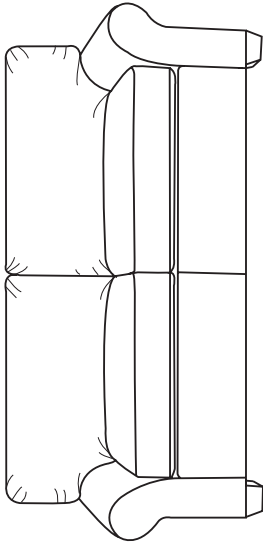

Duralee Fine Furniture®, Inc.

---

R O C H E S T E R

*Box back with legs*

ITEM	W	D	H	SW	SD	SH	AH
30-200	42	39	37.5	20	23	20	26

10-300 - Sofa

Box back pillows with legs

- 10-300-76 76 x 39 x 37 SW: 54 SD: 23 SH: 20 AH: 26
- 10-300-84 84 x 39 x 37 SW: 62 SD: 23 SH: 20 AH: 26
- 10-300-96 96 x 39 x 37 SW: 74 SD: 23 SH: 20 AH: 26

30-200 - Lounge Chair

Box back with legs

- 42 x 39 x 37.5 SW: 20 SD: 23 SH: 20 AH: 26

SECTIONALS

Wedge

47.5 x 47.5 x 37

- SW: 45 SD: 23 SH: 20

Corner

39 x 39 x 37

- SW: 23 SD: 23 SH: 20

Left or right arm facing sofa

74 x 39 x 37

- SW: 63 SD: 23 SH: 20 AH: 26

Left or right arm facing loveseat

53 x 39 x 37

- SW: 43 SD: 23 SH: 20 AH: 26

Left or right arm facing chaise

32 x 70 x 37

- SW: 22 SD: 55 SH: 20 AH: 26

20-300 - (Sleeper available: Full or Queen) Box back pillows with legs

See Price List for Additional Configurations