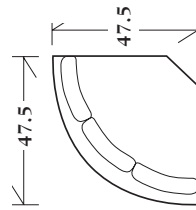

Duralee Fine Furniture®, Inc.

---

R O C H E S T E R

*Box back with legs*

ITEM	W	D	H	SW	SD	SH	AH
30-200	42	39	37.5	20	23	20	26

10-300 - Sofa

Box back pillows with legs

- 10-300-76 76 x 39 x 37 SW: 54 SD: 23 SH: 20 AH: 26
- 10-300-84 84 x 39 x 37 SW: 62 SD: 23 SH: 20 AH: 26
- 10-300-96 96 x 39 x 37 SW: 74 SD: 23 SH: 20 AH: 26

30-200 - Lounge Chair

Box back with legs

- 42 x 39 x 37.5 SW: 20 SD: 23 SH: 20 AH: 26

SECTIONALS

Wedge

47.5 x 47.5 x 37

- SW: 45 SD: 23 SH: 20

Corner

39 x 39 x 37

- SW: 23 SD: 23 SH: 20

Left or right arm facing sofa

74 x 39 x 37

- SW: 63 SD: 23 SH: 20 AH: 26

Left or right arm facing loveseat

53 x 39 x 37

- SW: 43 SD: 23 SH: 20 AH: 26

Left or right arm facing chaise

32 x 70 x 37

- SW: 22 SD: 55 SH: 20 AH: 26

20-300 - (Sleeper available: Full or Queen) Box back pillows with legs

See Price List for Additional Configurations