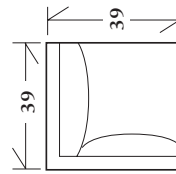

Duralee Fine Furniture®, Inc.

---

R O C H E S T E R

*Box back with legs*

ITEM	W	D	H	SW	SD	SH	AH
30-200	42	39	37.5	20	23	20	26

10-300 - Sofa

Box back pillows with legs

- 10-300-76 76 x 39 x 37 SW: 54 SD: 23 SH: 20 AH: 26
- 10-300-84 84 x 39 x 37 SW: 62 SD: 23 SH: 20 AH: 26
- 10-300-96 96 x 39 x 37 SW: 74 SD: 23 SH: 20 AH: 26

30-200 - Lounge Chair

Box back with legs

- 42 x 39 x 37.5 SW: 20 SD: 23 SH: 20 AH: 26

SECTIONALS

Wedge

47.5 x 47.5 x 37

- SW: 45 SD: 23 SH: 20

Corner

39 x 39 x 37

- SW: 23 SD: 23 SH: 20

Left or right arm facing sofa

74 x 39 x 37

- SW: 63 SD: 23 SH: 20 AH: 26

Left or right arm facing loveseat

53 x 39 x 37

- SW: 43 SD: 23 SH: 20 AH: 26

Left or right arm facing chaise

32 x 70 x 37

- SW: 22 SD: 55 SH: 20 AH: 26

20-300 - (Sleeper available: Full or Queen) Box back pillows with legs

See Price List for Additional Configurations