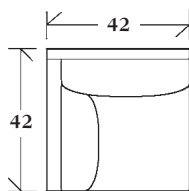

**10-430 - Sofa**

*Box back with concealed welts and legs*

- 10-120-84 84 x 42 x 42 AH: 26 SH: 20 SD: 24
- 10-120-96 96 x 42 x 42 AH: 26 SH: 20 SD: 24
- 10-120-108 108 x 42 x 42 AH: 26 SH: 20 SD: 24

**10-433 - Chaise**

*Chaise with arm(s), box back  
with concealed welts and legs*

41 x 72 x 42 AH: 26 SH: 20 SD: 72

**SECTIONALS**

**20-430 - (Sleeper not available) Box back (semi-attached) with concealed welts and legs**  
*See Price List for Additional Configurations*

**Wedge**

51 x 51 x 42  
SH: 20 SD: 24

**Corner**

42 x 42 x 42  
SH: 20 SD: 24

**Left or right arm  
facing sofa**

79 x 42 x 42  
AH: 26 SH: 20 SD: 24

**Left or right arm  
facing loveseat**

54 x 42 x 42  
AH: 26 SH: 20 SD: 24

**Left or right arm  
facing chaise**

30 x 72 x 42  
AH: 26 SH: 20 SD: 72