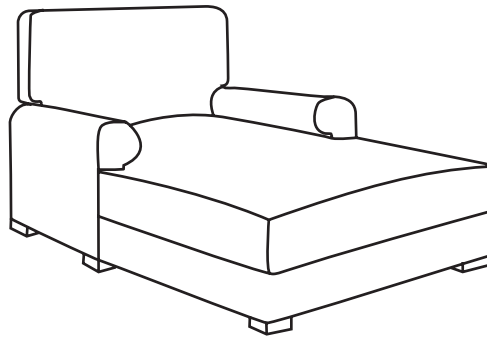

Durable Fine Furniture®, Inc.

---

P A L O A L T O

*Box back with concealed welts and legs*

ITEM	W	D	H	AH	SH	SD
30-330	41	40	42	26	20	24

**PALO ALTO**

**30-331 - Ottoman**  
36 x 24 x 19

*Matches lounge chair*  
30-330

**10-430 - Sofa**

*Box back with concealed welts and legs*

- 10-120-84 84 x 42 x 42 AH: 26 SH: 20 SD: 24
- 10-120-96 96 x 42 x 42 AH: 26 SH: 20 SD: 24
- 10-120-108 108 x 42 x 42 AH: 26 SH: 20 SD: 24

**10-433 - Chaise**

*Chaise with arm(s), box back  
with concealed welts and legs*

41 x 72 x 42 AH: 26 SH: 20 SD: 72

**SECTIONALS**

**20-430 - (Sleeper not available) Box back (semi-attached) with concealed welts and legs**  
*See Price List for Additional Configurations*

**Wedge**

51 x 51 x 42  
SH: 20 SD: 24

**Corner**

42 x 42 x 42  
SH: 20 SD: 24

**Left or right arm  
facing sofa**

79 x 42 x 42  
AH: 26 SH: 20 SD: 24

**Left or right arm  
facing loveseat**

54 x 42 x 42  
AH: 26 SH: 20 SD: 24