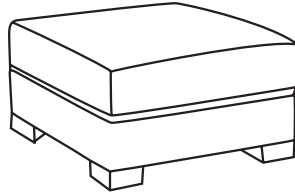

Durable Fine Furniture®, Inc.

---

P A L O A L T O

*Box back with concealed welts and legs*

ITEM	W	D	H	AH	SH	SD
30-330	41	40	42	26	20	24

**PALO ALTO**

**30-331 - Ottoman**  
36 x 24 x 19

*Matches lounge chair*  
30-330

**10-430 - Sofa**

*Box back with concealed welts and legs*

- 10-120-84 84 x 42 x 42 AH: 26 SH: 20 SD: 24
- 10-120-96 96 x 42 x 42 AH: 26 SH: 20 SD: 24
- 10-120-108 108 x 42 x 42 AH: 26 SH: 20 SD: 24

**10-433 - Chaise**

*Chaise with arm(s), box back  
with concealed welts and legs*

41 x 72 x 42 AH: 26 SH: 20 SD: 72

**SECTIONALS**

**20-430 - (Sleeper not available) Box back (semi-attached) with concealed welts and legs**  
*See Price List for Additional Configurations*

**Wedge**

51 x 51 x 42  
SH: 20 SD: 24

**Corner**

42 x 42 x 42  
SH: 20 SD: 24

**Left or right arm  
facing sofa**

79 x 42 x 42  
AH: 26 SH: 20 SD: 24

**Left or right arm  
facing loveseat**

54 x 42 x 42  
AH: 26 SH: 20 SD: 24