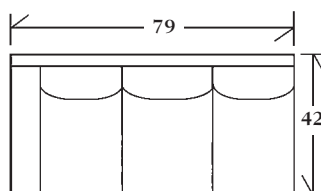

**10-430 - Sofa**

*Box back with concealed welts and legs*

- 10-120-84 84 x 42 x 42 AH: 26 SH: 20 SD: 24
- 10-120-96 96 x 42 x 42 AH: 26 SH: 20 SD: 24
- 10-120-108 108 x 42 x 42 AH: 26 SH: 20 SD: 24

**10-433 - Chaise**

*Chaise with arm(s), box back  
with concealed welts and legs*

41 x 72 x 42 AH: 26 SH: 20 SD: 72

**SECTIONALS**

**20-430 - (Sleeper not available) Box back (semi-attached) with concealed welts and legs**  
*See Price List for Additional Configurations*

**Wedge**

51 x 51 x 42  
SH: 20 SD: 24

**Corner**

42 x 42 x 42  
SH: 20 SD: 24

**Left or right arm  
facing sofa**

79 x 42 x 42  
AH: 26 SH: 20 SD: 24

**Left or right arm  
facing loveseat**

54 x 42 x 42  
AH: 26 SH: 20 SD: 24

**Left or right arm  
facing chaise**

30 x 72 x 42  
AH: 26 SH: 20 SD: 72