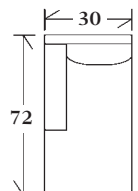

**10-430 - Sofa**

*Box back with concealed welts and legs*

- 10-120-84 84 x 42 x 42 AH: 26 SH: 20 SD: 24
- 10-120-96 96 x 42 x 42 AH: 26 SH: 20 SD: 24
- 10-120-108 108 x 42 x 42 AH: 26 SH: 20 SD: 24

**10-433 - Chaise**

*Chaise with arm(s), box back  
with concealed welts and legs*

41 x 72 x 42 AH: 26 SH: 20 SD: 72

**SECTIONALS**

**20-430 - (Sleeper not available) Box back (semi-attached) with concealed welts and legs**  
*See Price List for Additional Configurations*

**Wedge**

51 x 51 x 42  
SH: 20 SD: 24

**Corner**

42 x 42 x 42  
SH: 20 SD: 24

**Left or right arm  
facing sofa**

79 x 42 x 42  
AH: 26 SH: 20 SD: 24

**Left or right arm  
facing loveseat**

54 x 42 x 42  
AH: 26 SH: 20 SD: 24

**Left or right arm  
facing chaise**

30 x 72 x 42  
AH: 26 SH: 20 SD: 72