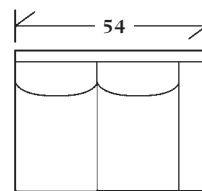

**10-430 - Sofa**

*Box back with concealed welts and legs*

- 10-120-84 84 x 42 x 42 AH: 26 SH: 20 SD: 24
- 10-120-96 96 x 42 x 42 AH: 26 SH: 20 SD: 24
- 10-120-108 108 x 42 x 42 AH: 26 SH: 20 SD: 24

**10-433 - Chaise**

*Chaise with arm(s), box back  
with concealed welts and legs*

41 x 72 x 42 AH: 26 SH: 20 SD: 72

**SECTIONALS**

**20-430 - (Sleeper not available) Box back (semi-attached) with concealed welts and legs**  
*See Price List for Additional Configurations*

**Wedge**

51 x 51 x 42  
SH: 20 SD: 24

**Corner**

42 x 42 x 42  
SH: 20 SD: 24

**Left or right arm  
facing sofa**

79 x 42 x 42  
AH: 26 SH: 20 SD: 24

**Left or right arm  
facing loveseat**

54 x 42 x 42  
AH: 26 SH: 20 SD: 24

**Left or right arm  
facing chaise**

30 x 72 x 42  
AH: 26 SH: 20 SD: 72