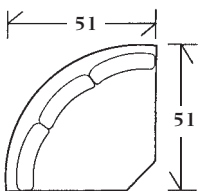

**10-430 - Sofa**

*Box back with concealed welts and legs*

- 10-120-84 84 x 42 x 42 AH: 26 SH: 20 SD: 24
- 10-120-96 96 x 42 x 42 AH: 26 SH: 20 SD: 24
- 10-120-108 108 x 42 x 42 AH: 26 SH: 20 SD: 24

**10-433 - Chaise**

*Chaise with arm(s), box back  
with concealed welts and legs*

41 x 72 x 42 AH: 26 SH: 20 SD: 72

**SECTIONALS**

**20-430 - (Sleeper not available) Box back (semi-attached) with concealed welts and legs**  
*See Price List for Additional Configurations*

**Wedge**

51 x 51 x 42  
SH: 20 SD: 24

**Corner**

42 x 42 x 42  
SH: 20 SD: 24

**Left or right arm  
facing sofa**

79 x 42 x 42  
AH: 26 SH: 20 SD: 24

**Left or right arm  
facing loveseat**

54 x 42 x 42  
AH: 26 SH: 20 SD: 24

**Left or right arm  
facing chaise**

30 x 72 x 42  
AH: 26 SH: 20 SD: 72