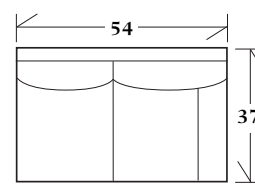

10-179 - Sleeper
Knife edge back pillows with tall kick pleat skirt
10-179-78 - Full 78 x 37 x 38 SW: 62 SD: 21 SH: 21 AH: 26
10-179-88 - Queen 88 x 37 x 38 SW: 72 SD: 21 SH: 21 AH: 26
PREMIUM FILL RECOMMENDED

SECTIONALS

20-870 - (Sleeper available: Full or Queen) Knife edge back pillows with tall kick pleat skirt
See Price List for Additional Configurations

Wedge
46.5 x 46.5 x 38
SW: 42 SD: 21 SH: 21

Corner
37 x 37 x 38
SW: 21 SD: 21 SH: 21

Left or right arm
facing sofa
76 x 37 x 38
SW: 68 SD: 21 SH: 21 AH: 23

Left or right arm
facing loveseat
54 x 37 x 38
SW: 45 SD: 21 SH: 21 AH: 23

Left or right arm
facing chaise
31 x 68 x 38
SW: 23 SD: 53 SH: 21 AH: 23