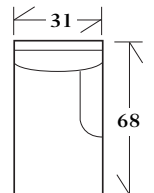

10-179 - Sleeper
Knife edge back pillows with tall kick pleat skirt
10-179-78 - Full 78 x 37 x 38 SW: 62 SD: 21 SH: 21 AH: 26
10-179-88 - Queen 88 x 37 x 38 SW: 72 SD: 21 SH: 21 AH: 26
PREMIUM FILL RECOMMENDED

SECTIONALS

20-870 - (Sleeper available: Full or Queen) Knife edge back pillows with tall kick pleat skirt
See Price List for Additional Configurations

Wedge
46.5 x 46.5 x 38
SW: 42 SD: 21 SH: 21

Corner
37 x 37 x 38
SW: 21 SD: 21 SH: 21

Left or right arm
facing sofa
76 x 37 x 38
SW: 68 SD: 21 SH: 21 AH: 23

Left or right arm
facing loveseat
54 x 37 x 38
SW: 45 SD: 21 SH: 21 AH: 23

Left or right arm
facing chaise
31 x 68 x 38
SW: 23 SD: 53 SH: 21 AH: 23