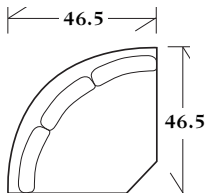

10-171 - Sofa
Tight back with tall kick pleat skirt
10-171-72 72 x 37 x 38 SW: 56 SD: 21 SH: 21 AH: 26
10-171-84 84 x 37 x 38 SW: 68 SD: 21 SH: 21 AH: 26
10-171-96 96 x 37 x 38 SW: 80 SD: 21 SH: 21 AH: 26

10-173 - Chaise
Chaise with arms, knife edge back pillow
and tall kick pleat skirt
36 x 68 x 38 SW: 20 SD: 52 SH: 21 AH: 26

10-175 - Sofa
Tufted back with tall kick pleat skirt
10-175-72 72 x 37 x 38 SW: 56 SD: 21 SH: 21 AH: 26
10-175-84 84 x 37 x 38 SW: 68 SD: 21 SH: 21 AH: 26
10-175-96 96 x 37 x 38 SW: 80 SD: 21 SH: 21 AH: 26

10-179 - Sleeper
Knife edge back pillows with tall kick pleat skirt
10-179-78 - Full 78 x 37 x 38 SW: 62 SD: 21 SH: 21 AH: 26
10-179-88 - Queen 88 x 37 x 38 SW: 72 SD: 21 SH: 21 AH: 26
PREMIUM FILL RECOMMENDED

SECTIONALS

20-870 - (Sleeper available: Full or Queen) Knife edge back pillows with tall kick pleat skirt
See Price List for Additional Configurations

Wedge
46.5 x 46.5 x 38
SW: 42 SD: 21 SH: 21

Corner
37 x 37 x 38
SW: 21 SD: 21 SH: 21