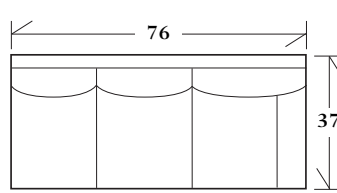

10-179 - Sleeper
Knife edge back pillows with tall kick pleat skirt
10-179-78 - Full 78 x 37 x 38 SW: 62 SD: 21 SH: 21 AH: 26
10-179-88 - Queen 88 x 37 x 38 SW: 72 SD: 21 SH: 21 AH: 26
PREMIUM FILL RECOMMENDED

SECTIONALS

20-870 - (Sleeper available: Full or Queen) Knife edge back pillows with tall kick pleat skirt
See Price List for Additional Configurations

Wedge
46.5 x 46.5 x 38
SW: 42 SD: 21 SH: 21

Corner
37 x 37 x 38
SW: 21 SD: 21 SH: 21

Left or right arm
facing sofa
76 x 37 x 38
SW: 68 SD: 21 SH: 21 AH: 23

Left or right arm
facing loveseat
54 x 37 x 38
SW: 45 SD: 21 SH: 21 AH: 23

Left or right arm
facing chaise
31 x 68 x 38
SW: 23 SD: 53 SH: 21 AH: 23