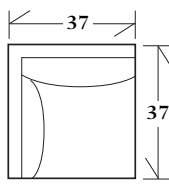

20-870 - (Sleeper available: Full or Queen) Knife edge back pillows with tall kick pleat skirt
See Price List for Additional Configurations

Corner
37 x 37 x 38
SW: 21 SD: 21 SH: 21