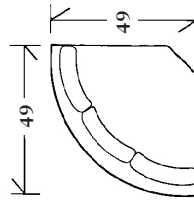

- 10-199-80 - Full 80 x 38 x 36 SW: 61 SD: 22 SH: 20 AH: 24
- 10-199-88 - Queen 88 x 38 x 36 SW: 69 SD: 22 SH: 20 AH: 24

PREMIUM FILL RECOMMENDED

10-193 - Chaise

Chaise with arms, knife edge back pillow and waterfall skirt

- 42 x 68 x 36 SW: 21 SD: 53 SH: 20 AH: 24

30-192 - Lounge chair

Knife edge back pillow with waterfall skirt

- 42 x 38 x 36 SW: 23 SD: 22 SH: 20 AH: 24

30-193 - Ottoman

with waterfall skirt

- 34 x 24 x 19

Matches lounge chair

- 30-192

SECTIONALS

20-890 - (Sleeper available: Full - 80" or Queen - 88") Knife edge back pillows with waterfall skirt

See Price List for Additional Configurations

Wedge

49 x 49 x 36

- SW: 45 SD: 22 SH: 20

Corner

38 x 38 x 36

- SW: 22 SD: 22 SH: 20

Left or right arm facing sofa

75 x 38 x 36

- SW: 65 SD: 22 SH: 20 AH: 24

Left or right arm facing loveseat

53 x 38 x 36