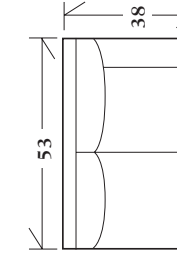

- 10-199-80 - Full 80 x 38 x 36 SW: 61 SD: 22 SH: 20 AH: 24
- 10-199-88 - Queen 88 x 38 x 36 SW: 69 SD: 22 SH: 20 AH: 24

PREMIUM FILL RECOMMENDED

10-193 - Chaise

Chaise with arms, knife edge back pillow and waterfall skirt

- 30-192

SECTIONALS

20-890 - (Sleeper available: Full - 80" or Queen - 88") Knife edge back pillows with waterfall skirt

See Price List for Additional Configurations

Wedge

49 x 49 x 36

- SW: 45 SD: 22 SH: 20

Corner

38 x 38 x 36

- SW: 22 SD: 22 SH: 20

Left or right arm facing sofa

75 x 38 x 36

- SW: 65 SD: 22 SH: 20 AH: 24

Left or right arm facing loveseat

53 x 38 x 36

- SW: 45 SD: 22 SH: 20 AH: 24

Left or right arm facing chaise

31 x 69 x 36

- SW: 22 SD: 53 SH: 20 AH: 24