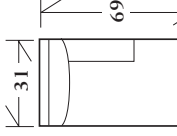

Left or right arm facing chaise

31 x 69 x 36

- SW: 22 SD: 53 SH: 20 AH: 24