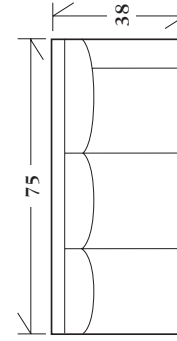

- 42 x 68 x 36 SW: 21 SD: 53 SH: 20 AH: 24

30-192 - Lounge chair

Knife edge back pillow with waterfall skirt

- 42 x 38 x 36 SW: 23 SD: 22 SH: 20 AH: 24

30-193 - Ottoman

with waterfall skirt

- 34 x 24 x 19

Matches lounge chair

- 30-192

SECTIONALS

20-890 - (Sleeper available: Full - 80" or Queen - 88") Knife edge back pillows with waterfall skirt

See Price List for Additional Configurations

Wedge

49 x 49 x 36

- SW: 45 SD: 22 SH: 20

Corner

38 x 38 x 36

- SW: 22 SD: 22 SH: 20

Left or right arm facing sofa

75 x 38 x 36

- SW: 65 SD: 22 SH: 20 AH: 24

Left or right arm facing loveseat

53 x 38 x 36

- SW: 45 SD: 22 SH: 20 AH: 24

Left or right arm facing chaise

31 x 69 x 36

- SW: 22 SD: 53 SH: 20 AH: 24