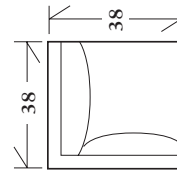

- 10-199-80 - Full 80 x 38 x 36 SW: 61 SD: 22 SH: 20 AH: 24
- 10-199-88 - Queen 88 x 38 x 36 SW: 69 SD: 22 SH: 20 AH: 24

PREMIUM FILL RECOMMENDED

10-193 - Chaise

Chaise with arms, knife edge back pillow and waterfall skirt

- 42 x 68 x 36 SW: 21 SD: 53 SH: 20 AH: 24

30-192 - Lounge chair

Knife edge back pillow with waterfall skirt

- 42 x 38 x 36 SW: 23 SD: 22 SH: 20 AH: 24

30-193 - Ottoman

with waterfall skirt

- 34 x 24 x 19

Matches lounge chair

- 30-192

SECTIONALS

20-890 - (Sleeper available: Full - 80" or Queen - 88") Knife edge back pillows with waterfall skirt

See Price List for Additional Configurations

Wedge

49 x 49 x 36

- SW: 45 SD: 22 SH: 20

Corner

38 x 38 x 36

- SW: 22 SD: 22 SH: 20

Left or right arm facing sofa

75 x 38 x 36

- SW: 65 SD: 22 SH: 20 AH: 24

Left or right arm facing loveseat

53 x 38 x 36