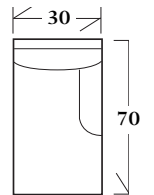

30-123 - Ottoman
 29 x 20 x 20
*Matches lounge chair
 30-122*

SECTIONALS

20-850 - (Sleeper available: Full or Queen) Knife edge back pillows with banded base and legs
 See Price List for Additional Configurations

Wedge
 48.5 x 48.5 x 37
 SW: 44 SD: 22 SH: 20

Corner
 39 x 39 x 37
 SW: 22 SD: 22 SH: 20

**Left or right arm
 facing sofa**
 78 x 39 x 37
 SW: 72 SD: 22 SH: 20 AH: 24.5

**Left or right arm
 facing loveseat**
 54 x 39 x 37
 SW: 48 SD: 22 SH: 20 AH: 24.5

**Left or right arm
 facing chaise**
 30 x 70 x 37
 SW: 24 SD: 22 SH: 20 AH: 24.5