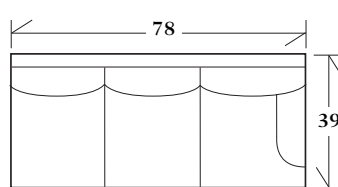

30-120 - Lounge chair
Box back with tall kick pleat skirt
 35 x 39 x 37 SW: 23 SD: 22 SH: 20 AH: 23

30-121 - Ottoman
with tall kick pleat skirt
 29 x 20 x 20
*Matches lounge chair
 30-120*

30-122 - Lounge chair
Tight back with legs without casters
 35 x 39 x 37 SW: 23 SD: 22 SH: 20 AH: 25

30-123 - Ottoman
 29 x 20 x 20
*Matches lounge chair
 30-122*

SECTIONALS

20-850 - (Sleeper available: Full or Queen) Knife edge back pillows with banded base and legs
 See Price List for Additional Configurations

Wedge
 48.5 x 48.5 x 37
 SW: 44 SD: 22 SH: 20

Corner
 39 x 39 x 37
 SW: 22 SD: 22 SH: 20

**Left or right arm
 facing sofa**
 78 x 39 x 37
 SW: 72 SD: 22 SH: 20 AH: 24.5

**Left or right arm
 facing loveseat**
 54 x 39 x 37
 SW: 48 SD: 22 SH: 20 AH: 24.5