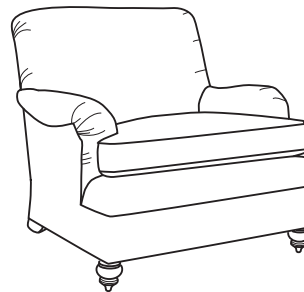

Durable Fine Furniture®, Inc.

L O N D O N

Box back pillow with tall kick pleat skirt

ITEM	W	D	H	SW	SD	SH	AH
30-120	35	39	37	23	22	20	23

10-120 - Sofa
Box back pillows with tall kick pleat skirt
 10-120-60 60 x 39 x 37 SW: 48 SD: 22 SH: 20 AH: 24
 10-120-72 72 x 39 x 37 SW: 60 SD: 22 SH: 20 AH: 24

10-129 - Sleeper
Box back pillows with tall kick pleat skirt
 10-129-84 - Queen 84 x 39 x 37 SW: 72 SD: 23 SH: 20 AH: 24
PREMIUM FILL RECOMMENDED

10-127 - Sofa
Knife edge back pillows with legs
 10-127-84 84 x 39 x 37 SW: 72 SD: 22 SH: 20 AH: 24
 10-127-96 96 x 39 x 37 SW: 84 SD: 22 SH: 20 AH: 24

10-129 - Sleeper
Box back pillows with tall kick pleat skirt
 10-129-72 - Full 72 x 39 x 37 SW: 60 SD: 22 SH: 20 AH: 24
PREMIUM FILL RECOMMENDED

LONDON

10-123 - Chaise
*Chaise with arms, box back pillows
 with tall kick pleat skirt*
 35 x 68 x 37 SW: 24 SD: 56 SH: 20 AH: 24

30-120 - Lounge chair
Box back with tall kick pleat skirt
 35 x 39 x 37 SW: 23 SD: 22 SH: 20 AH: 23

30-121 - Ottoman
with tall kick pleat skirt
 29 x 20 x 20
*Matches lounge chair
 30-120*

30-122 - Lounge chair
Tight back with legs without casters
 35 x 39 x 37 SW: 23 SD: 22 SH: 20 AH: 25