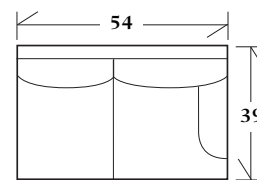

30-120 - Lounge chair
Box back with tall kick pleat skirt
 35 x 39 x 37 SW: 23 SD: 22 SH: 20 AH: 23

30-121 - Ottoman
with tall kick pleat skirt
 29 x 20 x 20
*Matches lounge chair
 30-120*

30-122 - Lounge chair
Tight back with legs without casters
 35 x 39 x 37 SW: 23 SD: 22 SH: 20 AH: 25

30-123 - Ottoman
 29 x 20 x 20
*Matches lounge chair
 30-122*

SECTIONALS

20-850 - (Sleeper available: Full or Queen) Knife edge back pillows with banded base and legs
 See Price List for Additional Configurations

Wedge
 48.5 x 48.5 x 37
 SW: 44 SD: 22 SH: 20

Corner
 39 x 39 x 37
 SW: 22 SD: 22 SH: 20

**Left or right arm
 facing sofa**
 78 x 39 x 37
 SW: 72 SD: 22 SH: 20 AH: 24.5

**Left or right arm
 facing loveseat**
 54 x 39 x 37
 SW: 48 SD: 22 SH: 20 AH: 24.5