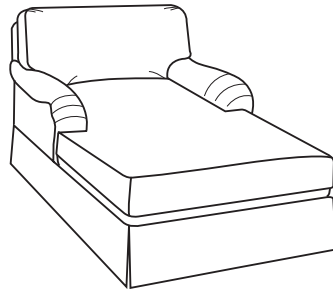

10-125 - Sofa
Tight back with tall kick pleat skirt
 10-125-60 60 x 39 x 37 SW: 48 SD: 22 SH: 20 AH: 24
 10-125-72 72 x 39 x 37 SW: 60 SD: 22 SH: 20 AH: 24

10-120 - Sofa
Box back pillows with tall kick pleat skirt
 10-120-84 84 x 39 x 37 SW: 72 SD: 22 SH: 20 AH: 24
 10-120-96 96 x 39 x 37 SW: 84 SD: 22 SH: 20 AH: 24

10-125 - Sofa
Tight back with tall kick pleat skirt
 10-125-84 84 x 39 x 37 SW: 72 SD: 22 SH: 20 AH: 24
 10-125-96 96 x 39 x 37 SW: 84 SD: 22 SH: 20 AH: 24

10-127 - Sofa
Knife edge back pillows with legs
 10-127-60 60 x 39 x 37 SW: 48 SD: 22 SH: 20 AH: 24
 10-127-72 72 x 39 x 37 SW: 60 SD: 22 SH: 20 AH: 24

10-129 - Sleeper
Box back pillows with tall kick pleat skirt
 10-129-84 - Queen 84 x 39 x 37 SW: 72 SD: 23 SH: 20 AH: 24
PREMIUM FILL RECOMMENDED

10-127 - Sofa
Knife edge back pillows with legs
 10-127-84 84 x 39 x 37 SW: 72 SD: 22 SH: 20 AH: 24
 10-127-96 96 x 39 x 37 SW: 84 SD: 22 SH: 20 AH: 24

10-129 - Sleeper
Box back pillows with tall kick pleat skirt
 10-129-72 - Full 72 x 39 x 37 SW: 60 SD: 22 SH: 20 AH: 24
PREMIUM FILL RECOMMENDED

LONDON

10-123 - Chaise
*Chaise with arms, box back pillows
 with tall kick pleat skirt*
 35 x 68 x 37 SW: 24 SD: 56 SH: 20 AH: 24