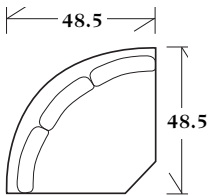

10-129 - Sleeper
Box back pillows with tall kick pleat skirt
 10-129-72 - Full 72 x 39 x 37 SW: 60 SD: 22 SH: 20 AH: 24
PREMIUM FILL RECOMMENDED

LONDON

10-123 - Chaise
*Chaise with arms, box back pillows
 with tall kick pleat skirt*
 35 x 68 x 37 SW: 24 SD: 56 SH: 20 AH: 24

30-120 - Lounge chair
Box back with tall kick pleat skirt
 35 x 39 x 37 SW: 23 SD: 22 SH: 20 AH: 23

30-121 - Ottoman
with tall kick pleat skirt
 29 x 20 x 20
*Matches lounge chair
 30-120*

30-122 - Lounge chair
Tight back with legs without casters
 35 x 39 x 37 SW: 23 SD: 22 SH: 20 AH: 25

30-123 - Ottoman
 29 x 20 x 20
*Matches lounge chair
 30-122*

SECTIONALS

20-850 - (Sleeper available: Full or Queen) Knife edge back pillows with banded base and legs
 See Price List for Additional Configurations

Wedge
 48.5 x 48.5 x 37
 SW: 44 SD: 22 SH: 20

Corner
 39 x 39 x 37
 SW: 22 SD: 22 SH: 20

**Left or right arm
 facing sofa**
 78 x 39 x 37
 SW: 72 SD: 22 SH: 20 AH: 24.5

**Left or right arm
 facing loveseat**
 54 x 39 x 37
 SW: 48 SD: 22 SH: 20 AH: 24.5