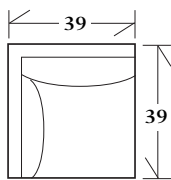

10-129 - Sleeper
Box back pillows with tall kick pleat skirt
 10-129-72 - Full 72 x 39 x 37 SW: 60 SD: 22 SH: 20 AH: 24
PREMIUM FILL RECOMMENDED

LONDON

10-123 - Chaise
*Chaise with arms, box back pillows
 with tall kick pleat skirt*
 35 x 68 x 37 SW: 24 SD: 56 SH: 20 AH: 24

30-120 - Lounge chair
Box back with tall kick pleat skirt
 35 x 39 x 37 SW: 23 SD: 22 SH: 20 AH: 23

30-121 - Ottoman
with tall kick pleat skirt
 29 x 20 x 20
*Matches lounge chair
 30-120*

30-122 - Lounge chair
Tight back with legs without casters
 35 x 39 x 37 SW: 23 SD: 22 SH: 20 AH: 25

30-123 - Ottoman
 29 x 20 x 20
*Matches lounge chair
 30-122*

SECTIONALS

20-850 - (Sleeper available: Full or Queen) Knife edge back pillows with banded base and legs
 See Price List for Additional Configurations

Wedge
 48.5 x 48.5 x 37
 SW: 44 SD: 22 SH: 20

Corner
 39 x 39 x 37
 SW: 22 SD: 22 SH: 20

**Left or right arm
 facing sofa**
 78 x 39 x 37
 SW: 72 SD: 22 SH: 20 AH: 24.5

**Left or right arm
 facing loveseat**
 54 x 39 x 37
 SW: 48 SD: 22 SH: 20 AH: 24.5